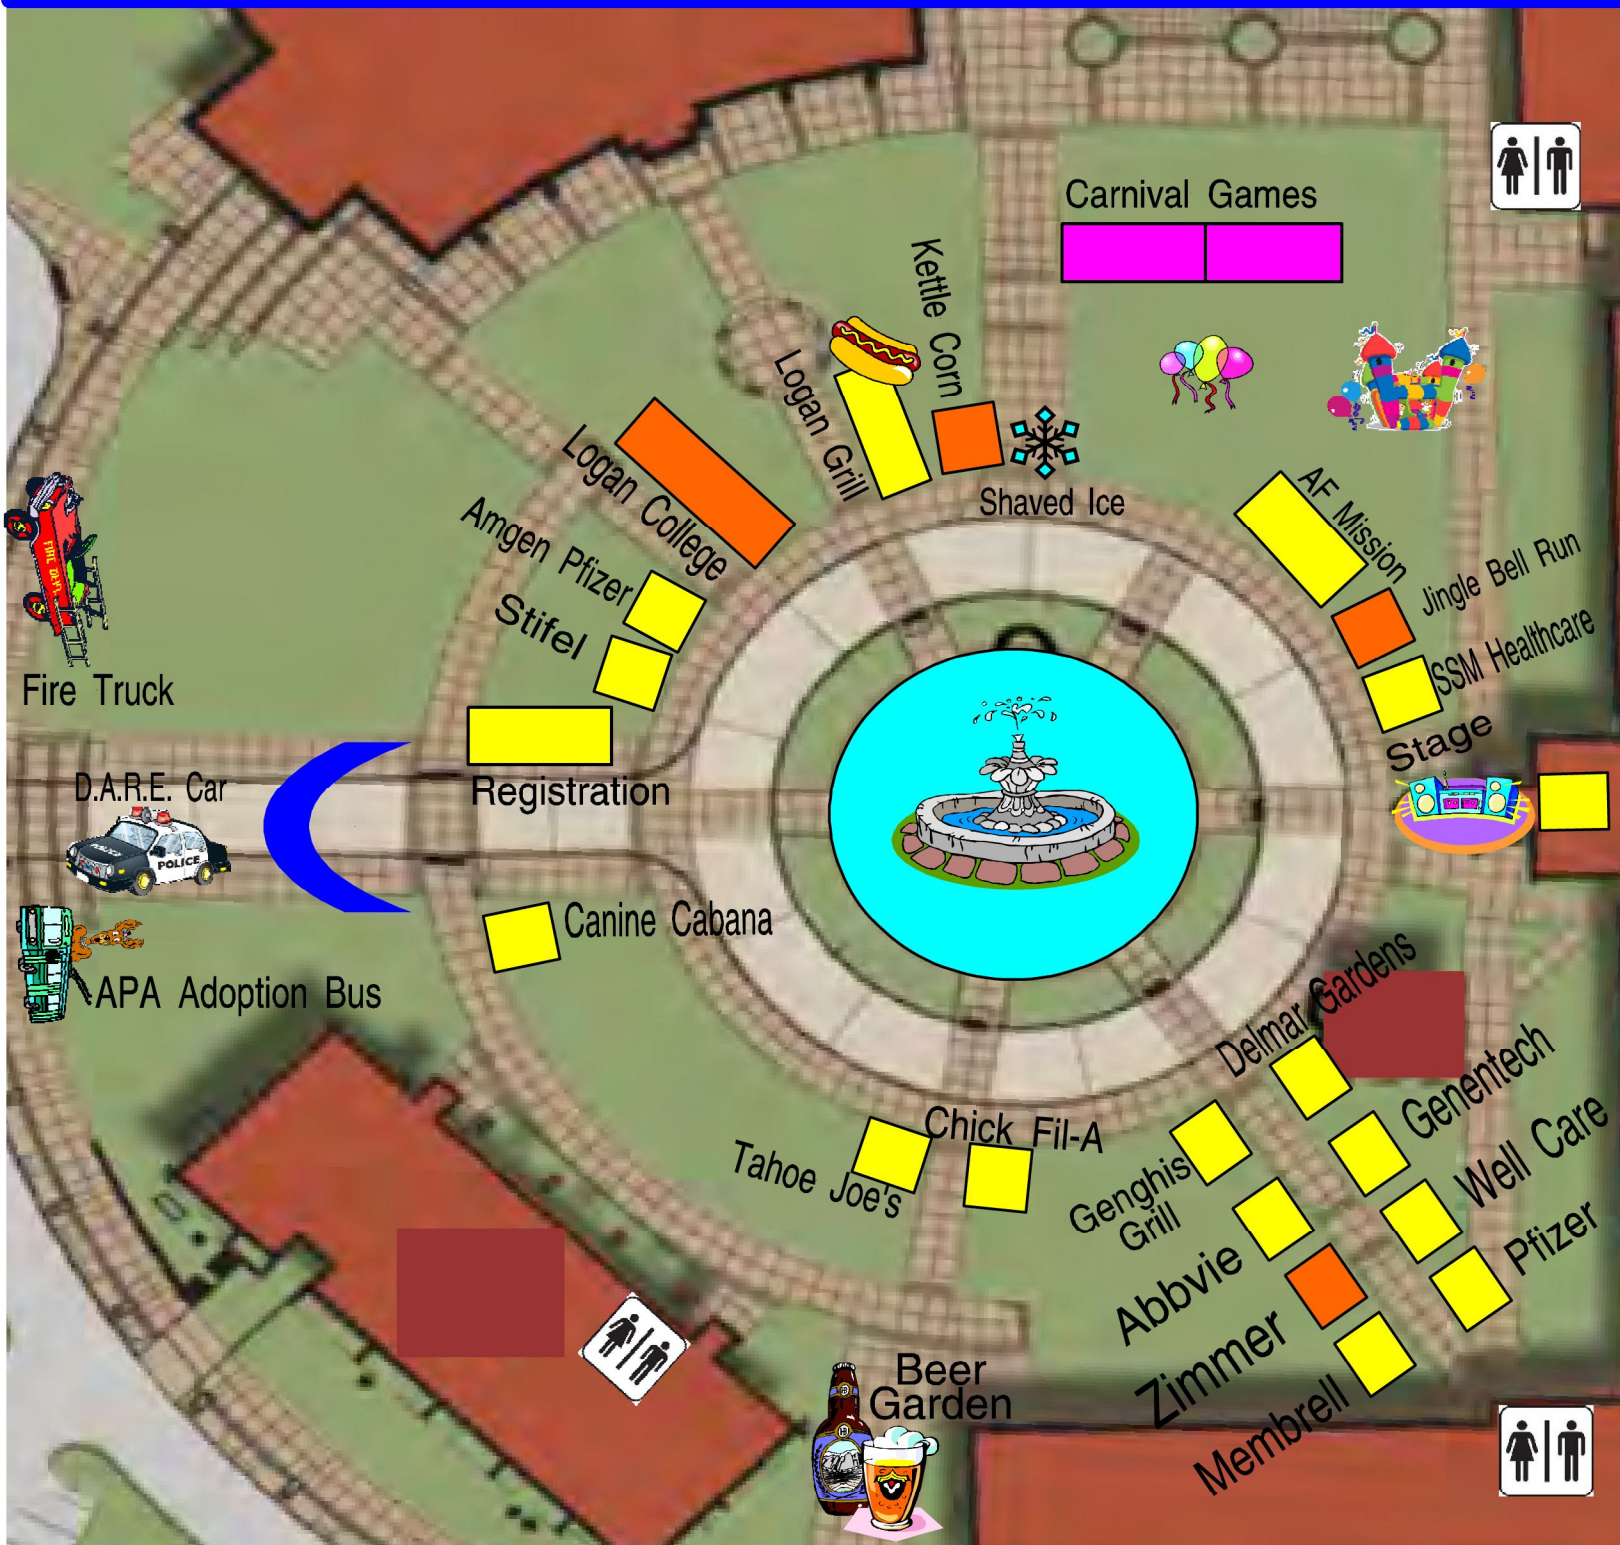

Arthritis Walk

www.arthritiswalk.org

Locally presented by

STIFEL

May 17, 2013 * 6 p.m.

Des Peres Hospital

SSM Health CareSM
ST. LOUIS

LOGAN
COLLEGE OF CHIROPRACTIC
UNIVERSITY PROGRAMS