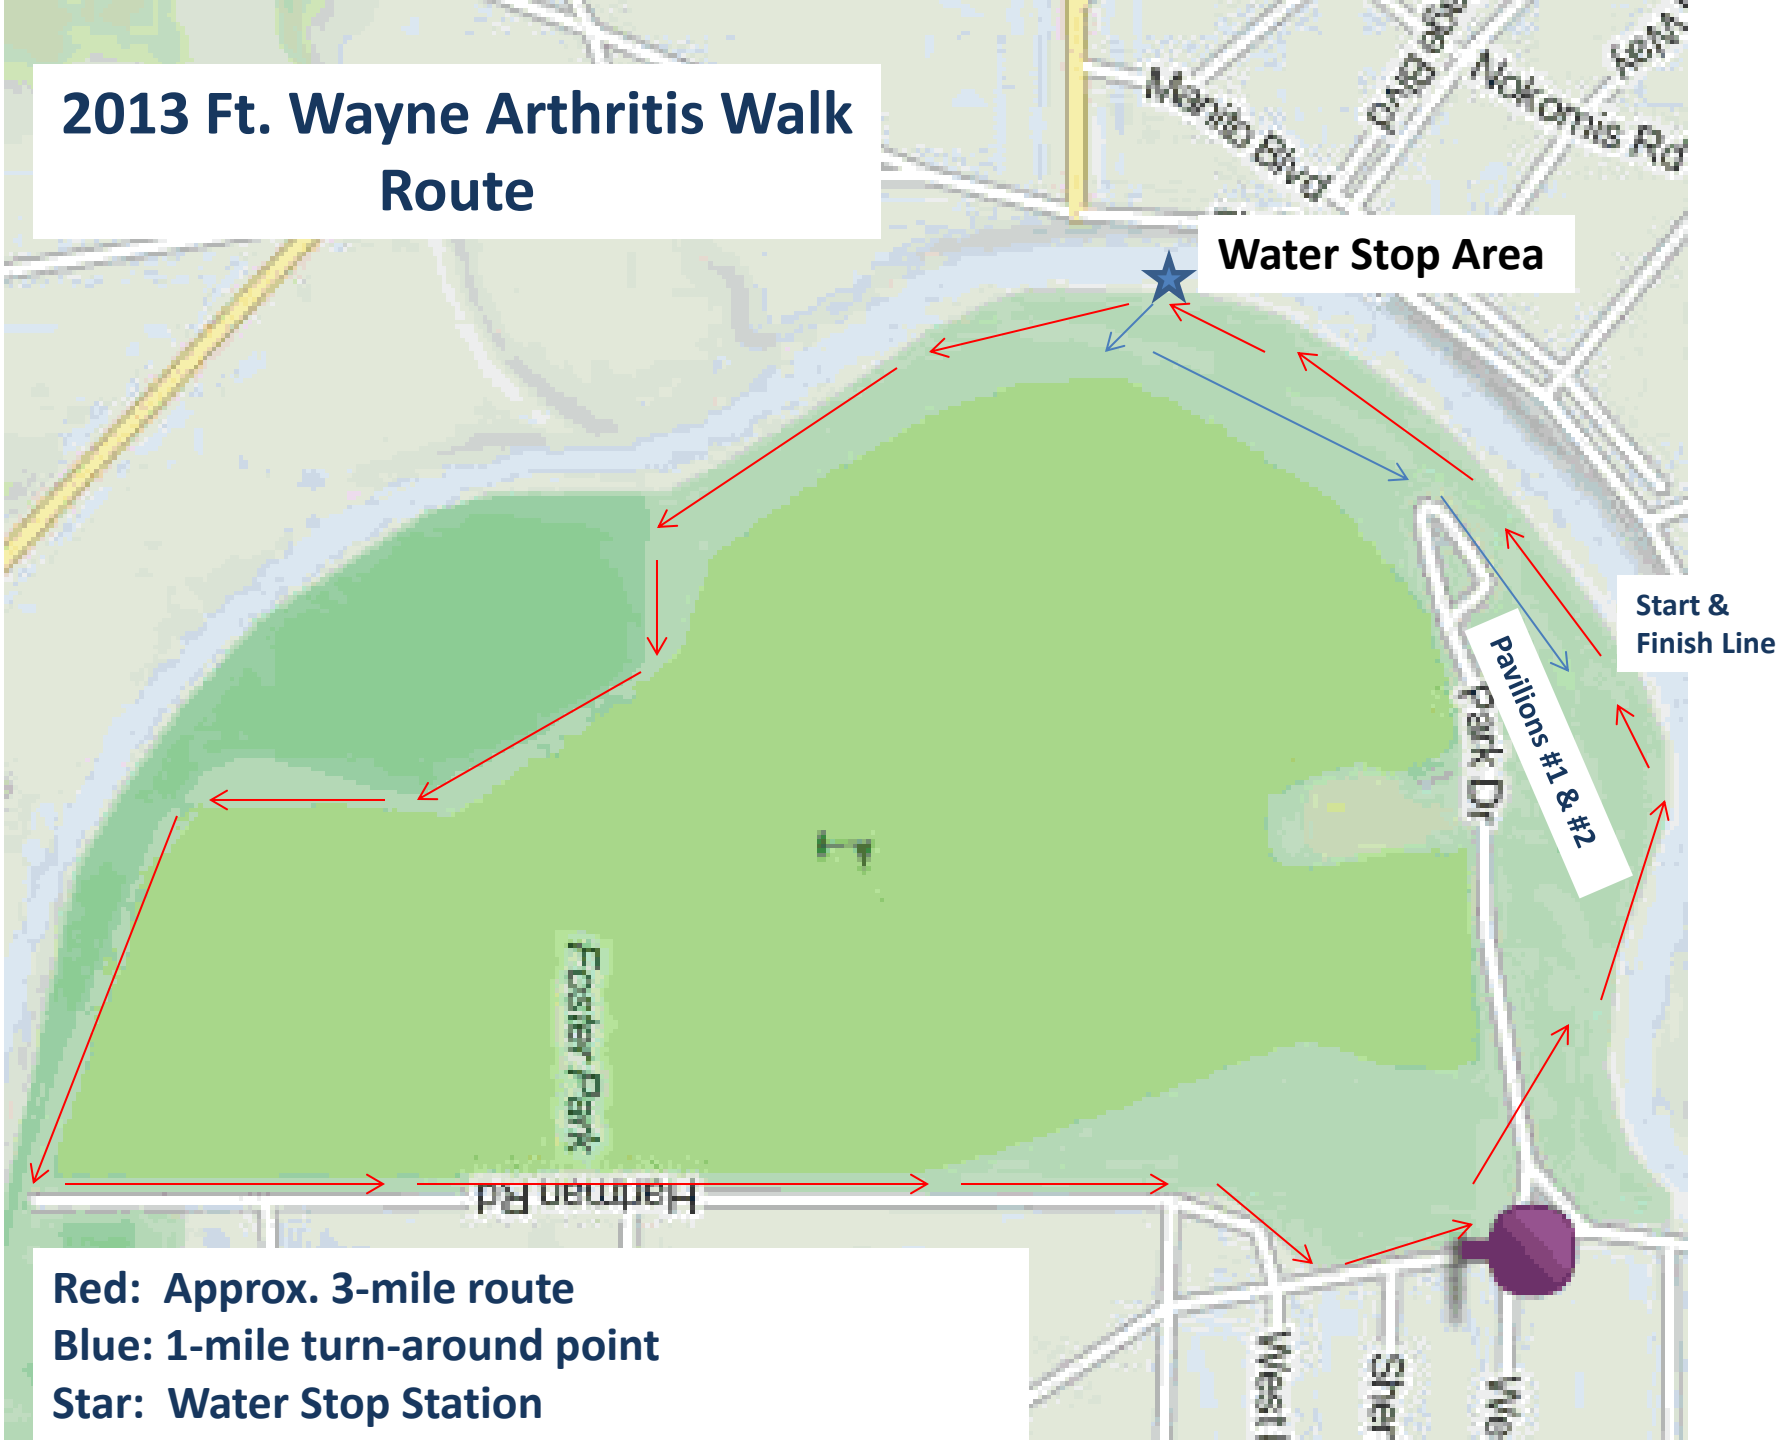

2013 Ft. Wayne Arthritis Walk Route

Red: Approx. 3-mile route
Blue: 1-mile turn-around point
Star: Water Stop Station