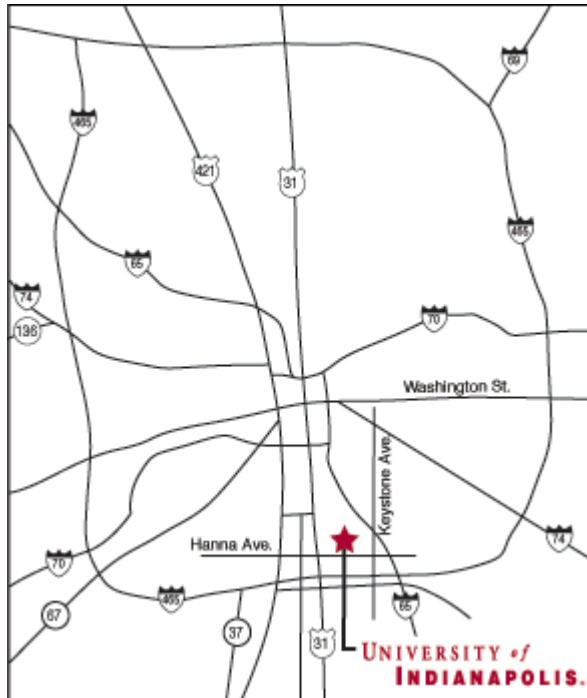

Driving Directions to Campus

1400 East Hanna Avenue
Indianapolis, Indiana 46227

From the Northwest

Take I-65 south through Indianapolis to Exit 107 (Keystone Avenue). Turn right. Go to the third stoplight (Hanna Avenue); turn right. Once you pass the second stoplight (State Street), you have reached the UIndy campus. See the [campus map](#) for available visitor parking.

From the North

Take U.S. 31 south to I-465. Take I-465 east all the way around Indianapolis to Exit 53A (I-65 North). Now see "[Exit 53A](#)" below.

From the Northeast

Take I-69 south to I-465. Take I-465 south around the city to Exit 53A (I-65 North). Now see "[Exit 53A](#)" below.

From the East

Take I-70 or U.S. 40 west to I-465. Take I-465 south around Indianapolis to Exit 53A (I-65 North). Now see "[Exit 53A](#)" below.

From the Southeast

Take I-74 northwest to I-465. Take I-465 south around Indianapolis to Exit 53A (I-65 North). Now see “[Exit 53A](#)” below.

From the South

Take I-65 north to Exit 107 (Keystone Avenue); turn left. Go to the third stoplight (Hanna Avenue). Turn right. Once you pass the second stoplight (State Street), you have reached the UIndy campus. See [campus map](#) for available visitor parking.