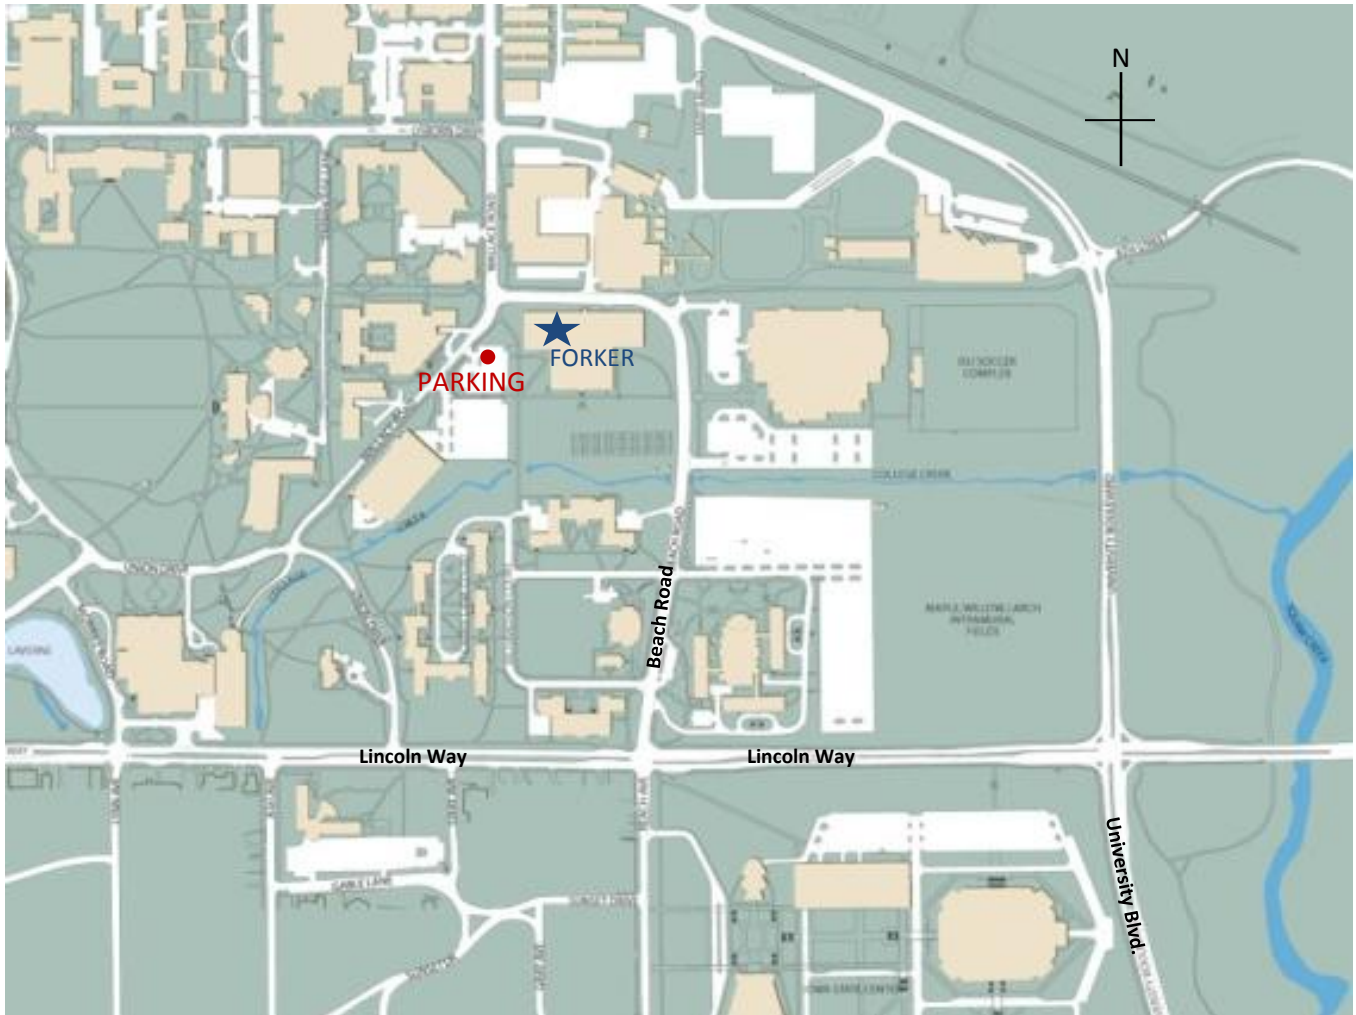

## JA Funday – February 4<sup>th</sup>

Directions to Forker Building  
Ames, IA

### From Lincoln Way (either direction)

- Turn North on Beach Road
- Pass Tennis Courts on Left
- Follow Curve by Power Plant
- Turn left at 3 way stop sign
- Take first left into Forker parking lot

\*Follow signs inside to get to gym!