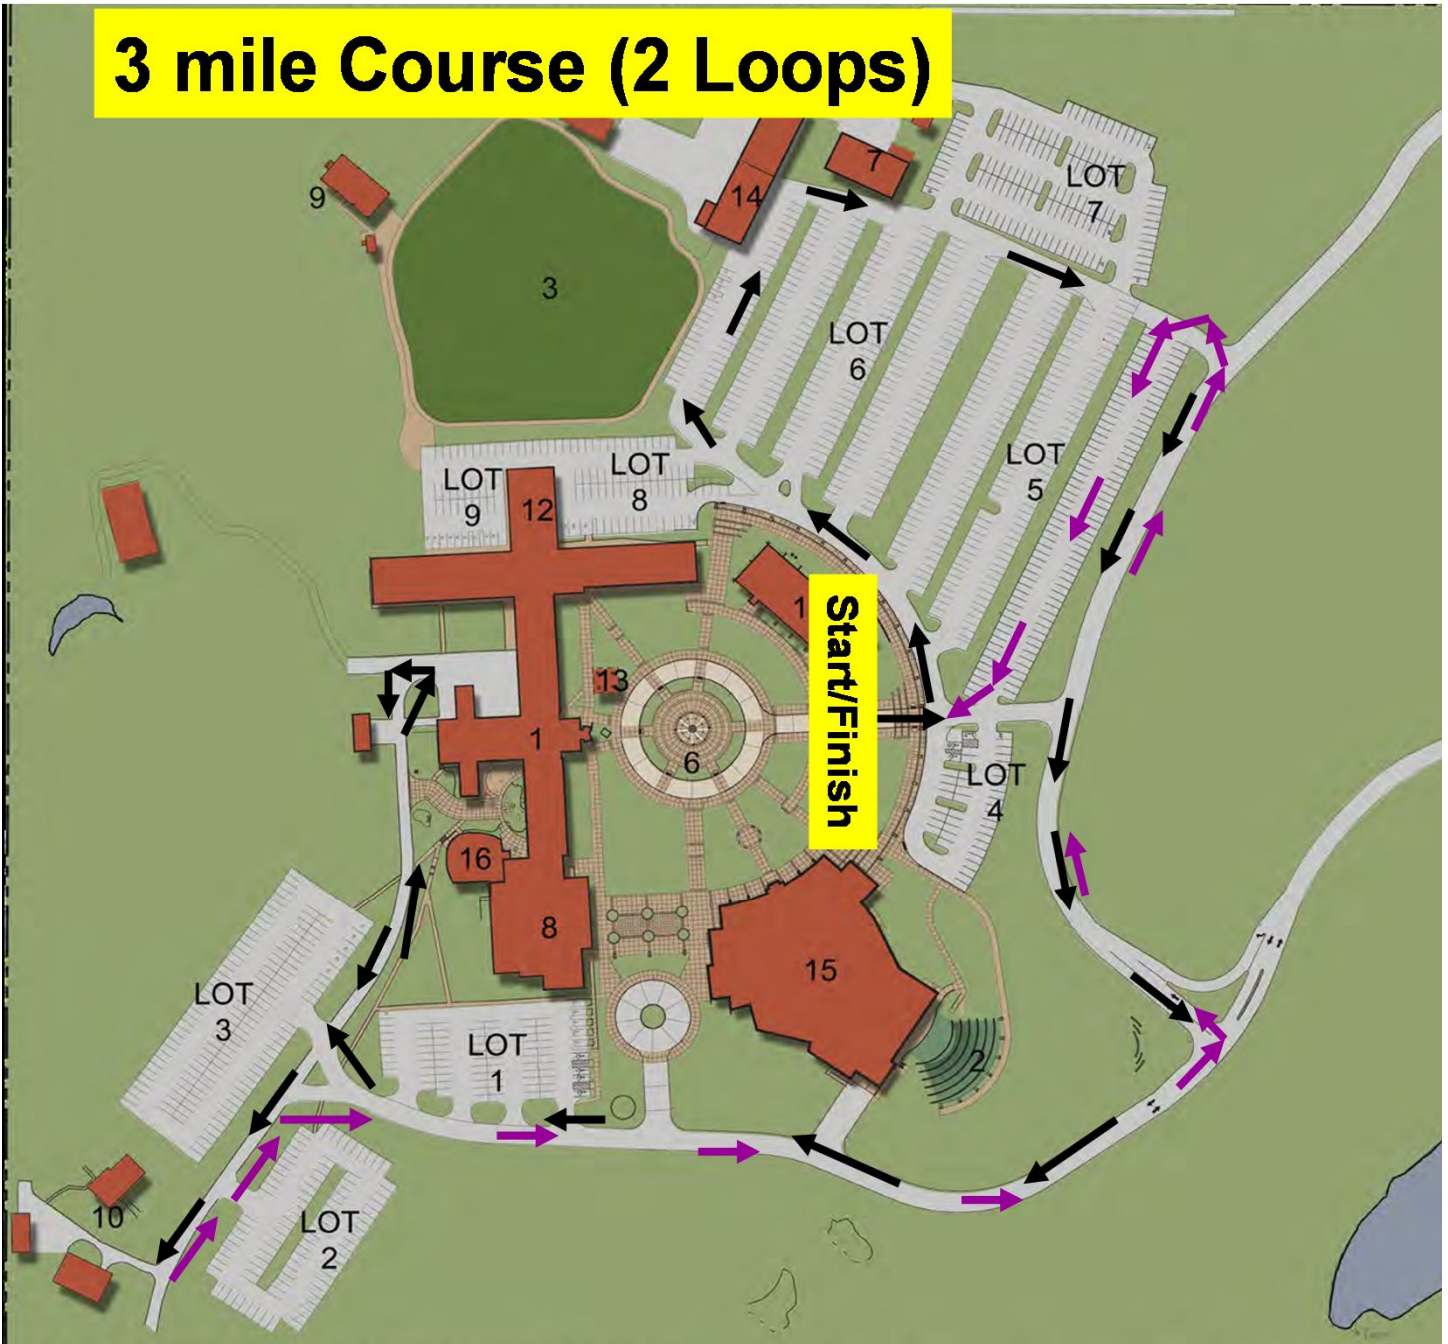

# STIFEL

LOGAN  
COLLEGE OF CHIROPRACTIC  
UNIVERSITY PROGRAMS

Des Peres Hospital®

SSM Health Care<sup>SM</sup>  
ST. LOUIS

## 3 mile Course (2 Loops)

ARTHRITIS FOUNDATION®  
Take Control. We Can Help.™