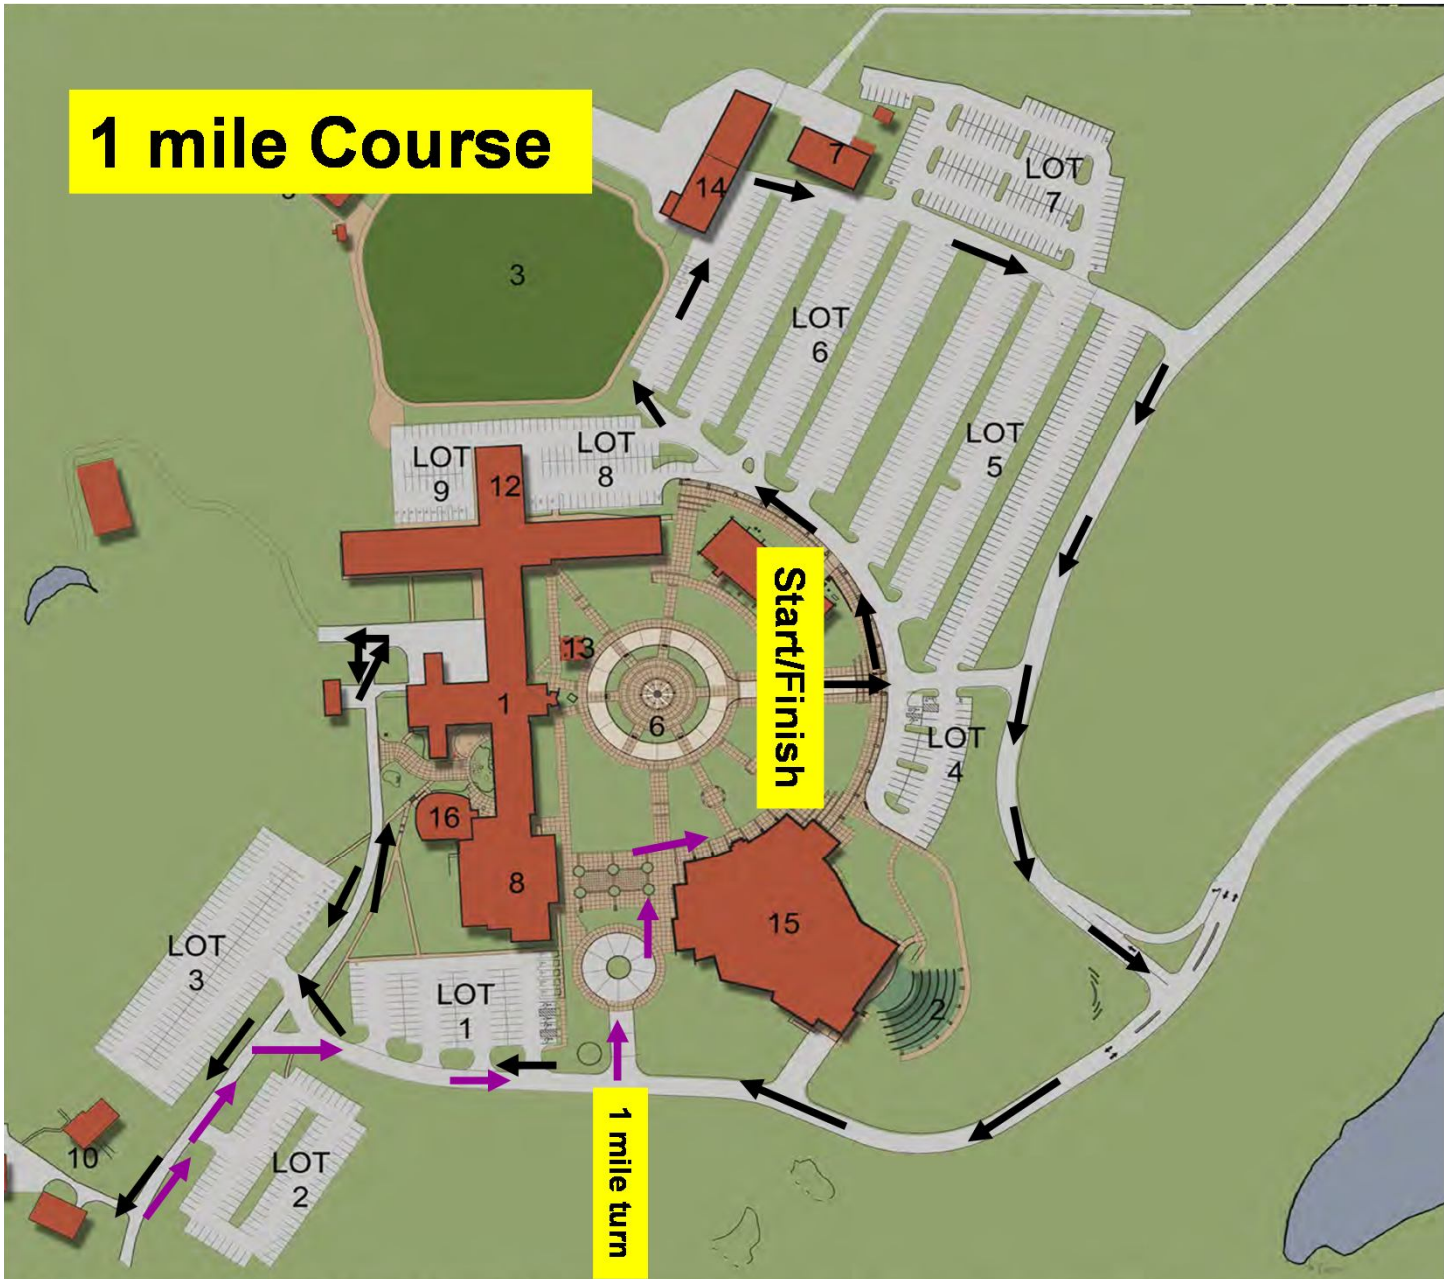

Arthritis Walk

ARTHRITIS FOUNDATION®
www.arthritiswalk.org

Presented by:

STIFEL

LOGAN
COLLEGE OF CHIROPRACTIC
UNIVERSITY PROGRAMS

Des Peres Hospital®

SSM Health Care^{SM}
ST. LOUIS

1 mile Course

ARTHRITIS FOUNDATION®
Take Control. We Can Help.™