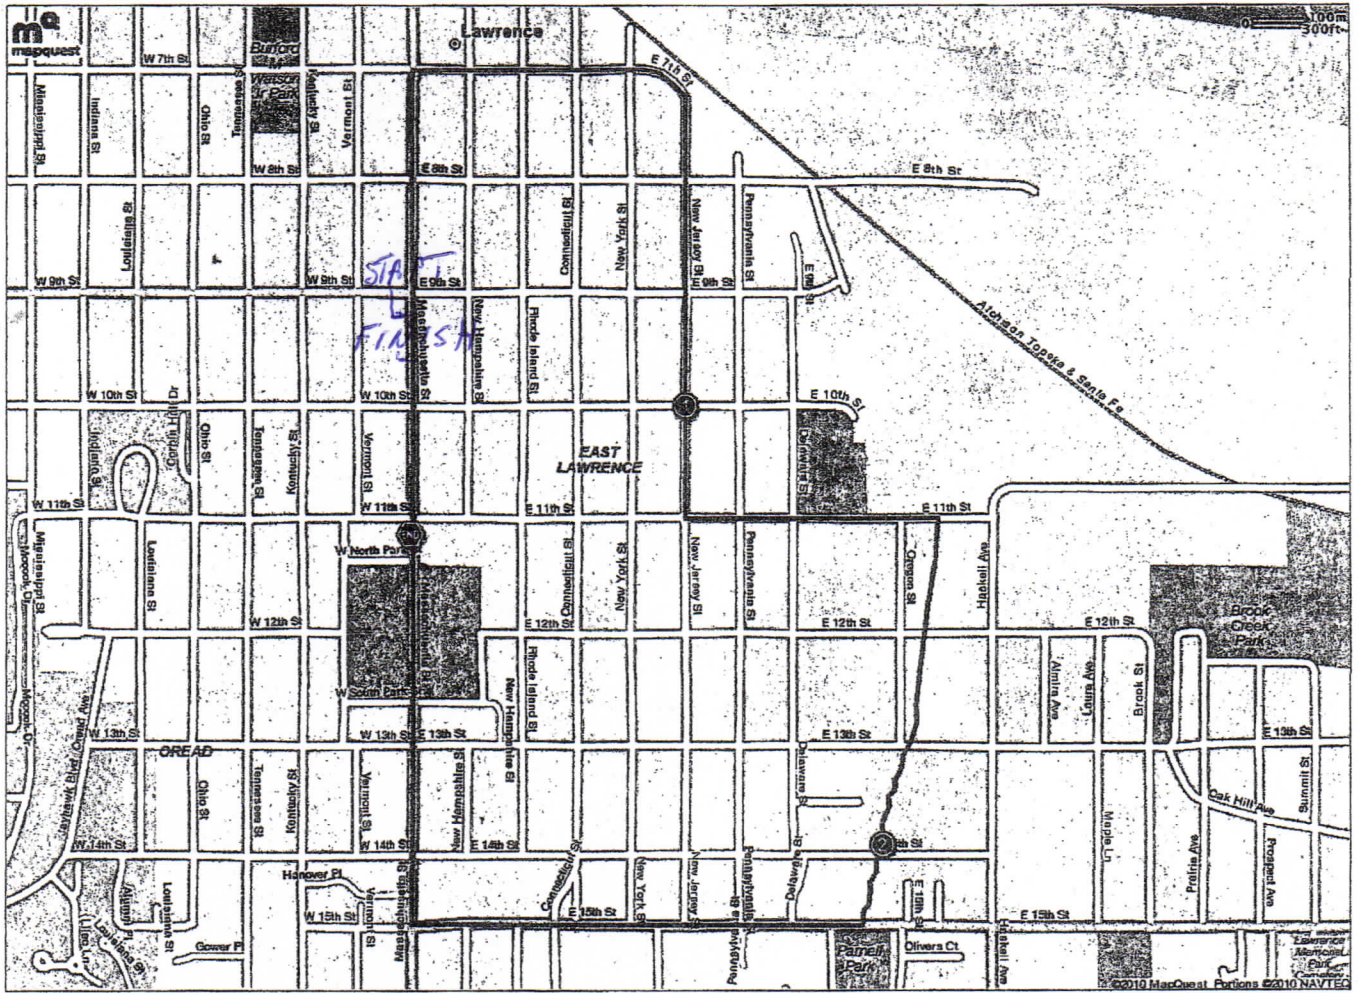

DESCRIPTION:  
None Provided

© MapMyFitness, LLC, All Rights Reserved, 2005-2008 | View more maps online at:  
 Find this route online at <http://www.mapmyrun.com/run/usa/kans/lawrence/24612965437616007>  
 Distance values on this map may differ slightly from values reported on the route engine.

*Start & finish at  
 9th & Mass*