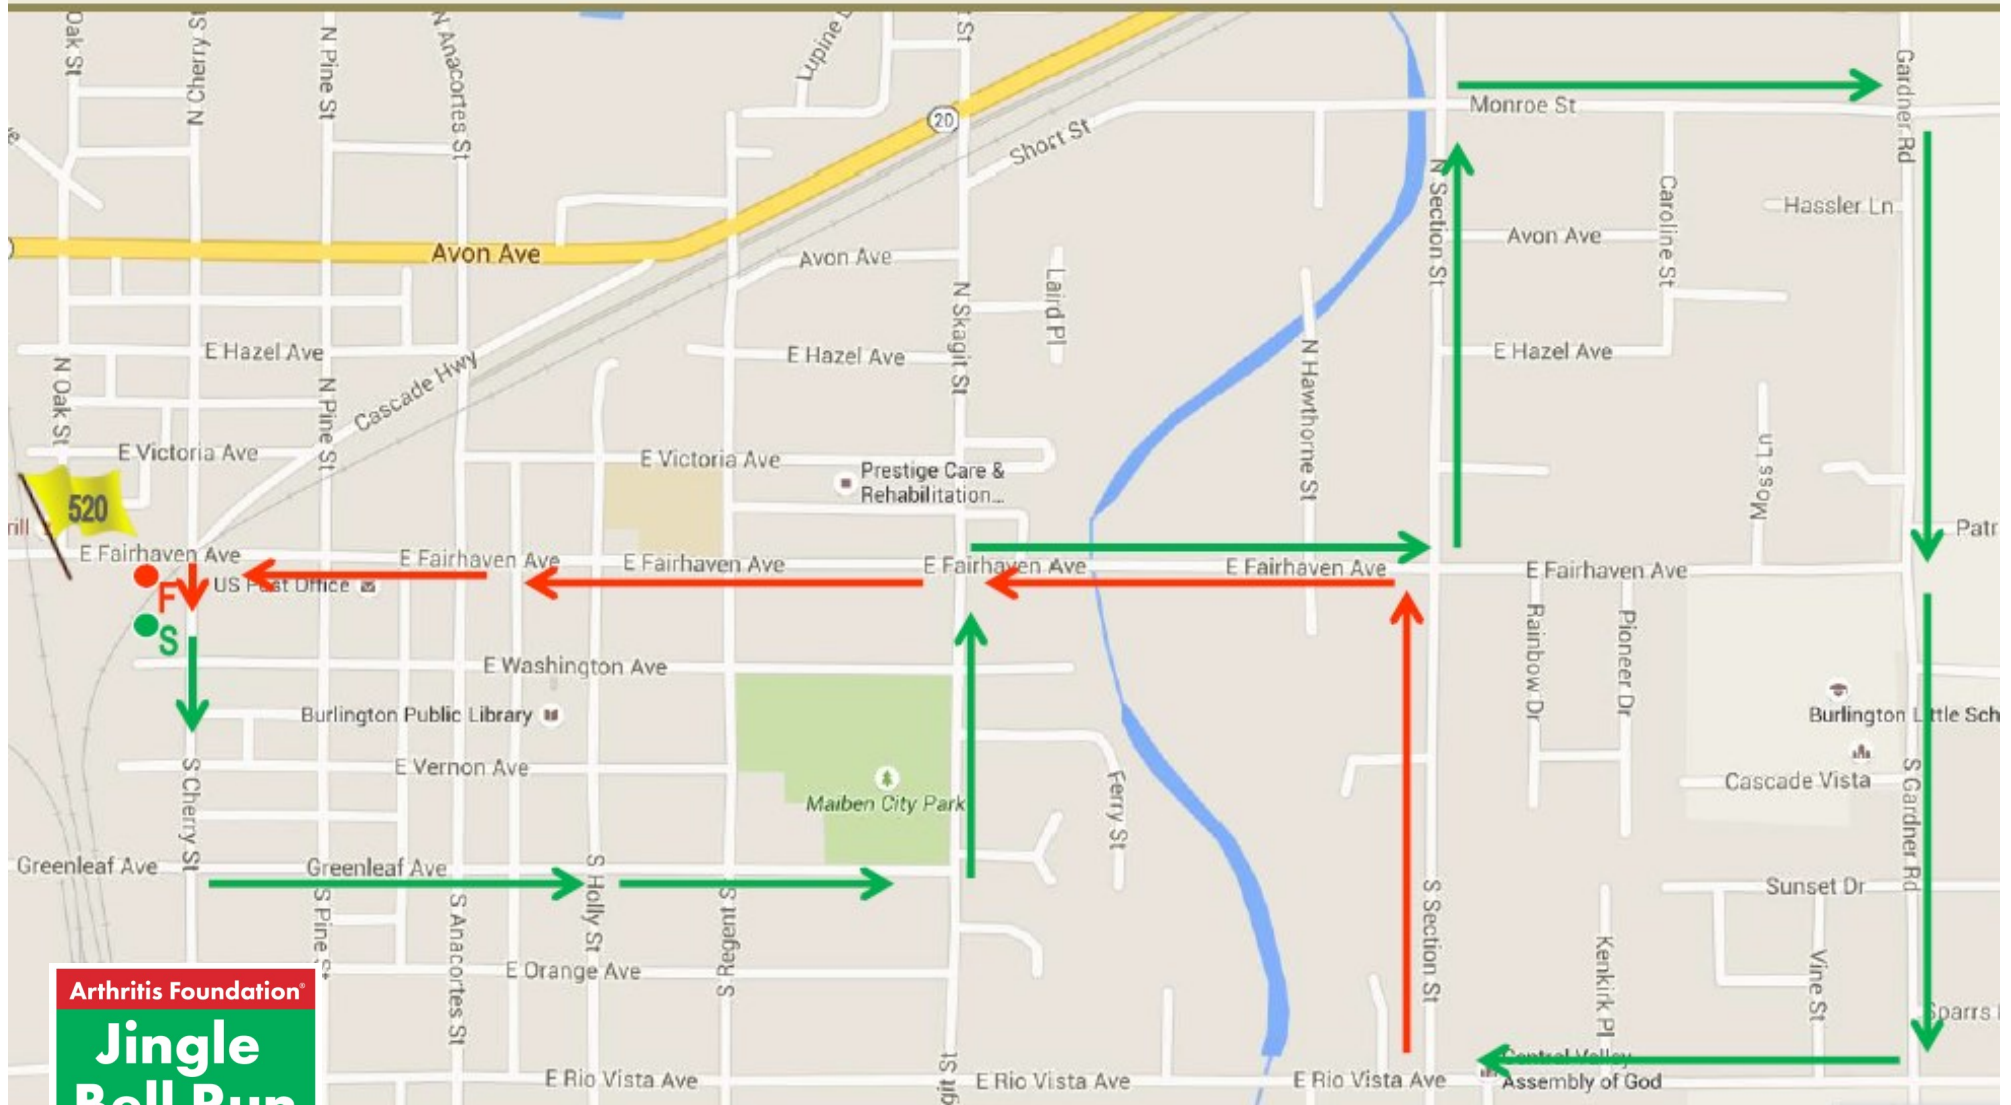

**ROUTE:** Run begins at the corner of E. Fairhaven Avenue and Cherry Street (near old Chamber parking lot) heading south. Runners will loop back and finish at the same area.

**Skagit Jingle Bell Run 2016—Saturday, December 3**