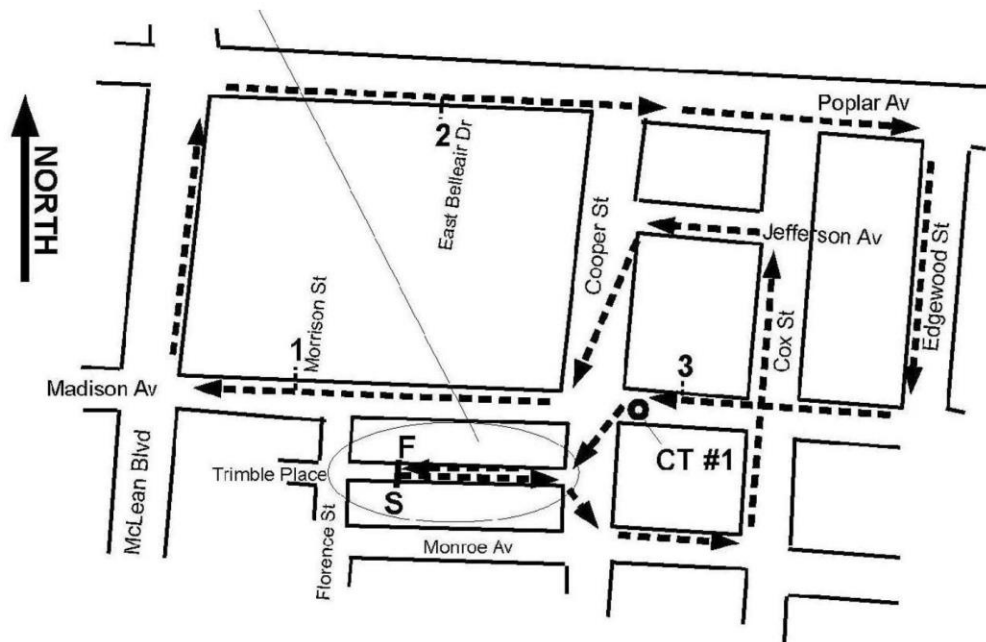

Arthritis Foundation®

Jingle Bell Run

Jolly for a Reason

Jingle Bell Run – Memphis, TN Course Map

Saturday, November 11, 2017
Overton Square Courtyard
Registration Opens at 8:00 a.m.
Race Begins at 10:00 a.m.