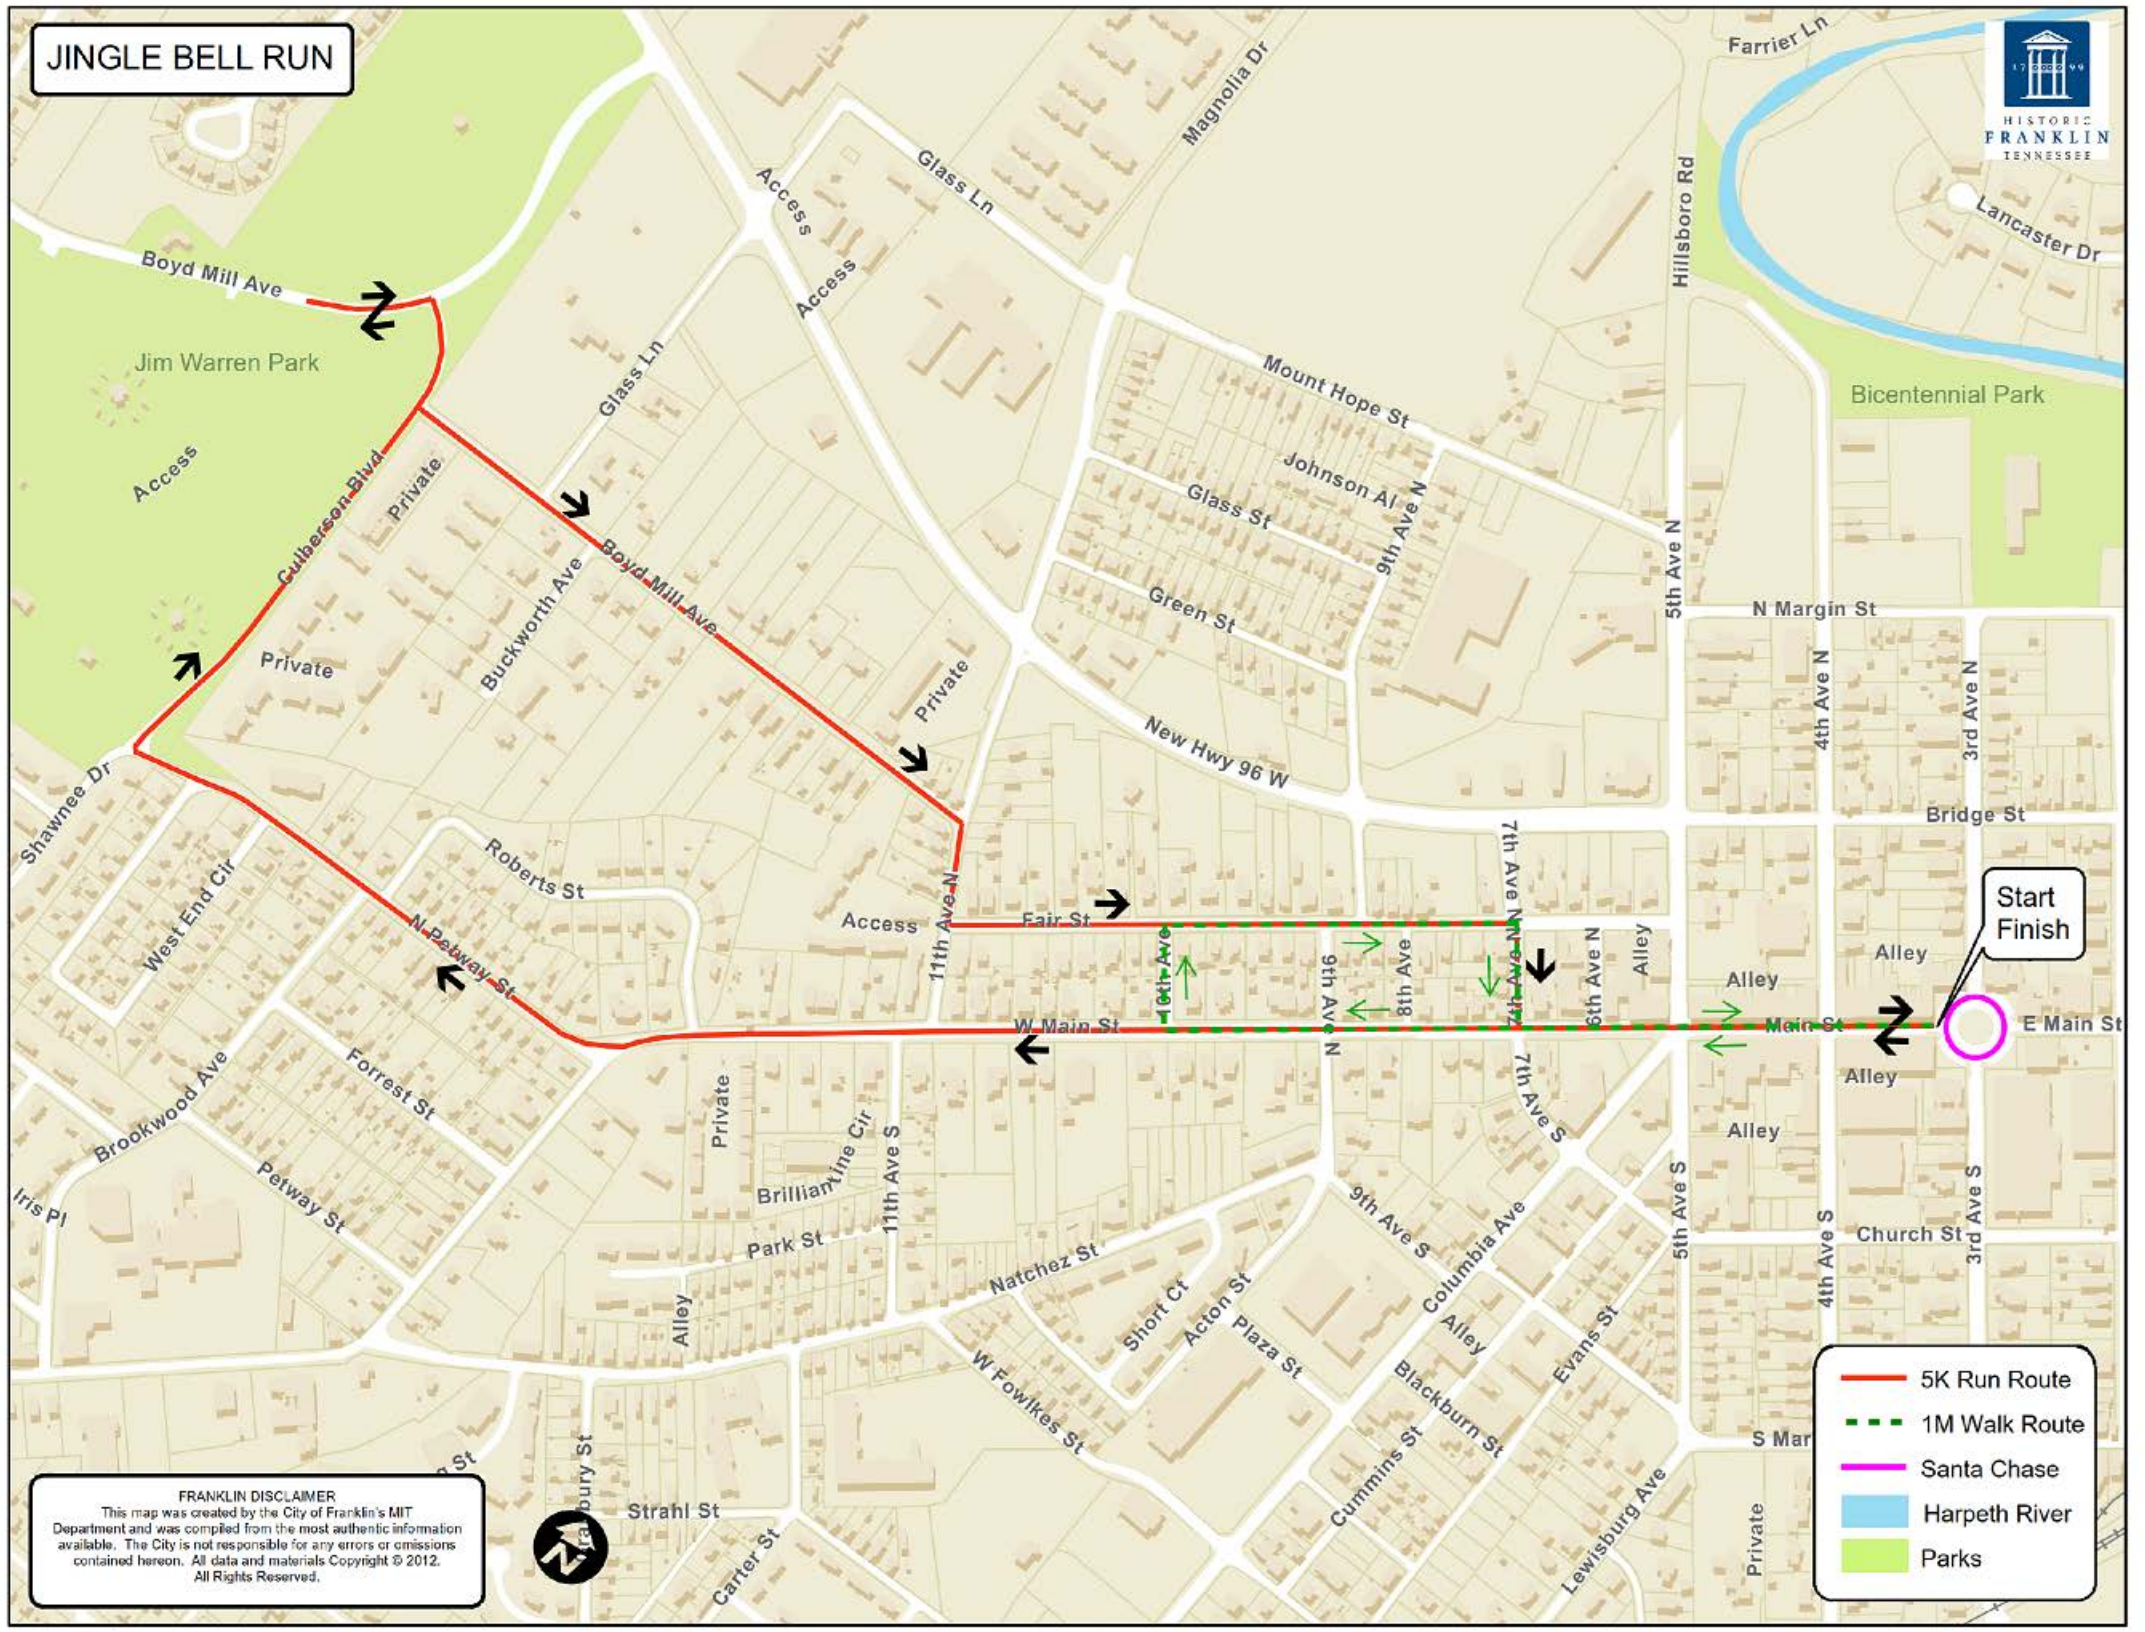

JINGLE BELL RUN

Start
Finish

- 5K Run Route
- - - 1M Walk Route
- Santa Chase
- █ Harpeth River
- █ Parks

FRANKLIN DISCLAIMER
 This map was created by the City of Franklin's MIT Department and was compiled from the most authentic information available. The City is not responsible for any errors or omissions contained herein. All data and materials Copyright © 2012. All Rights Reserved.