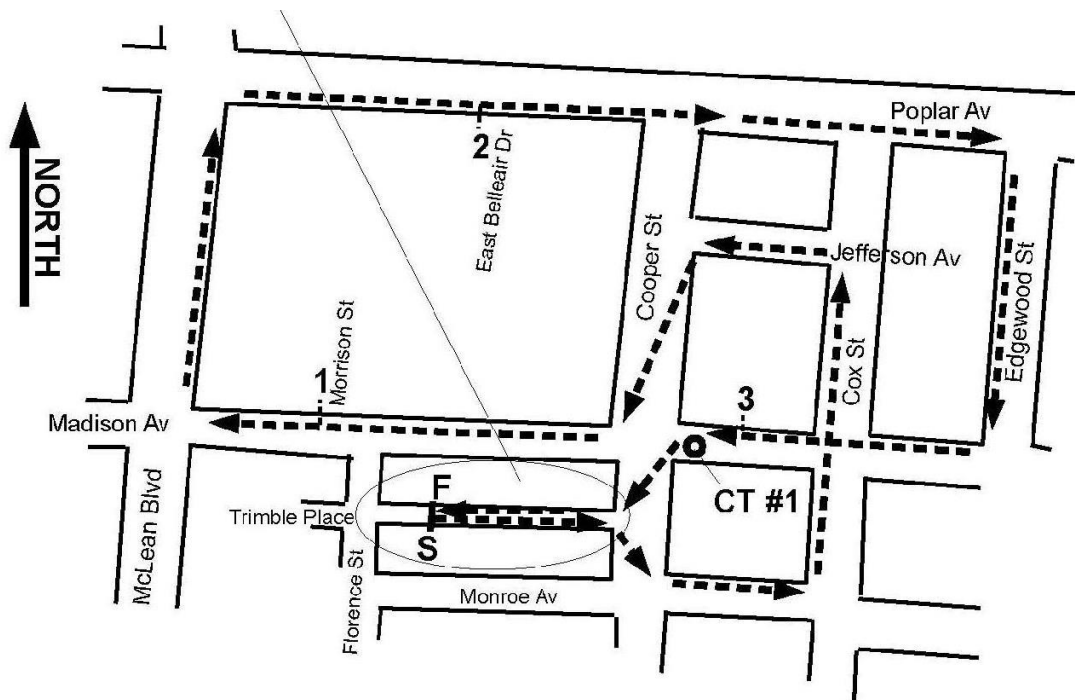

Jingle Bell Run

Jolly for a Reason

Jingle Bell Run – Memphis, TN Course Map

Saturday, November 11, 2017
Overton Square Courtyard
Registration Opens at 9:00 a.m.
Race Begins at 10:00 a.m.

#JingleBellRun

Register Today at JBR.org/Memphis