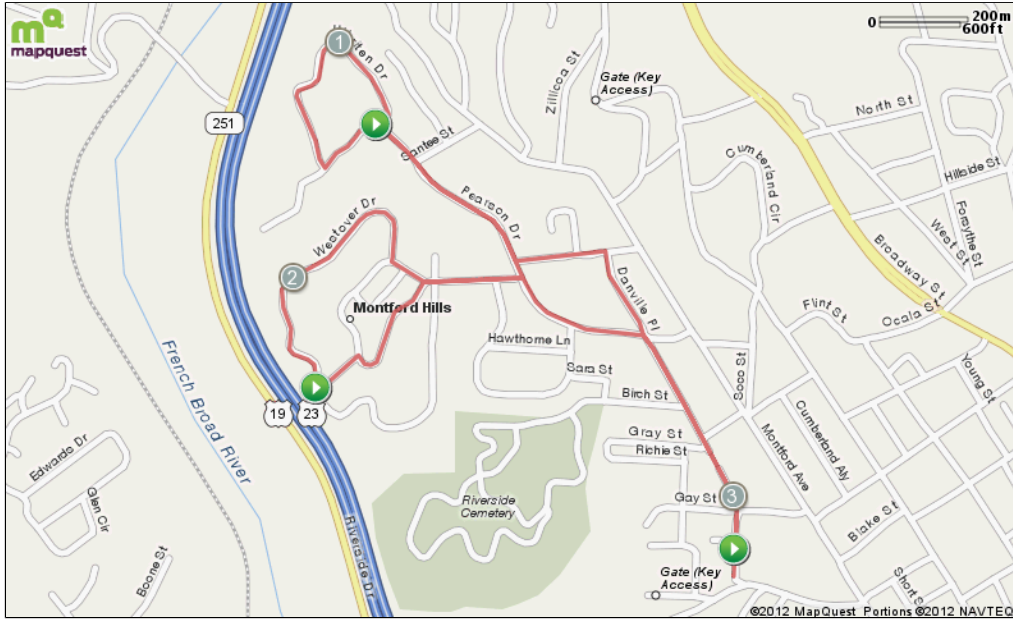

# 09 JINGLE BELL RUN

Starts In Asheville, North Carolina

Notes		
AT	FOR	NOTES
	 1709ft	Start
0.32 mi.	 679ft	Slight right at Danville Pl
0.45 mi.	 660ft	Turn left at Watauga St
0.58 mi.	 1399ft	Turn right at Pearson Dr
0.84 mi.	 91ft	Slight right at Private Rd
0.86 mi.	 1874ft	Slight right at Private Rd
1.21 mi.	 2069ft	Turn left at Pearson Dr

Notes		
AT	FOR	NOTES
1.61 mi.	 647ft	Turn right at Tacoma St
1.73 mi.	 80ft	Continue on Tacoma Circle
1.74 mi.	 275ft	Turn right to stay on Tacoma Circle
1.8 mi.	 2214ft	Turn right at Westover Dr
2.22 mi.	 403ft	Turn left at Sylvan Ave
2.29 mi.	 868ft	Turn right at Tacoma Circle

Notes		
AT	FOR	NOTES
2.46 mi.	 80ft	Turn right to stay on Tacoma Circle
2.47 mi.	 647ft	Continue on Tacoma Circle
2.59 mi.	 1041ft	Turn right at Tacoma St
2.79 mi.	 1909ft	Slight right at Danville Pl
3.15 mi.		Stop

Notes		
AT	FOR	NOTES
2.22 mi.		Turn left at Sylvan Ave
2.29 mi.		Turn right at Tacoma Circle
2.46 mi.		Turn right to stay on Tacoma Circle
2.47 mi.		Continue on Tacoma Circle
2.59 mi.		Turn right at Tacoma St
2.79 mi.		Slight right at Danville Pl
3.15 mi.		Stop
This segment shows 0.94 mi. (4,949 ft.) of your route.		