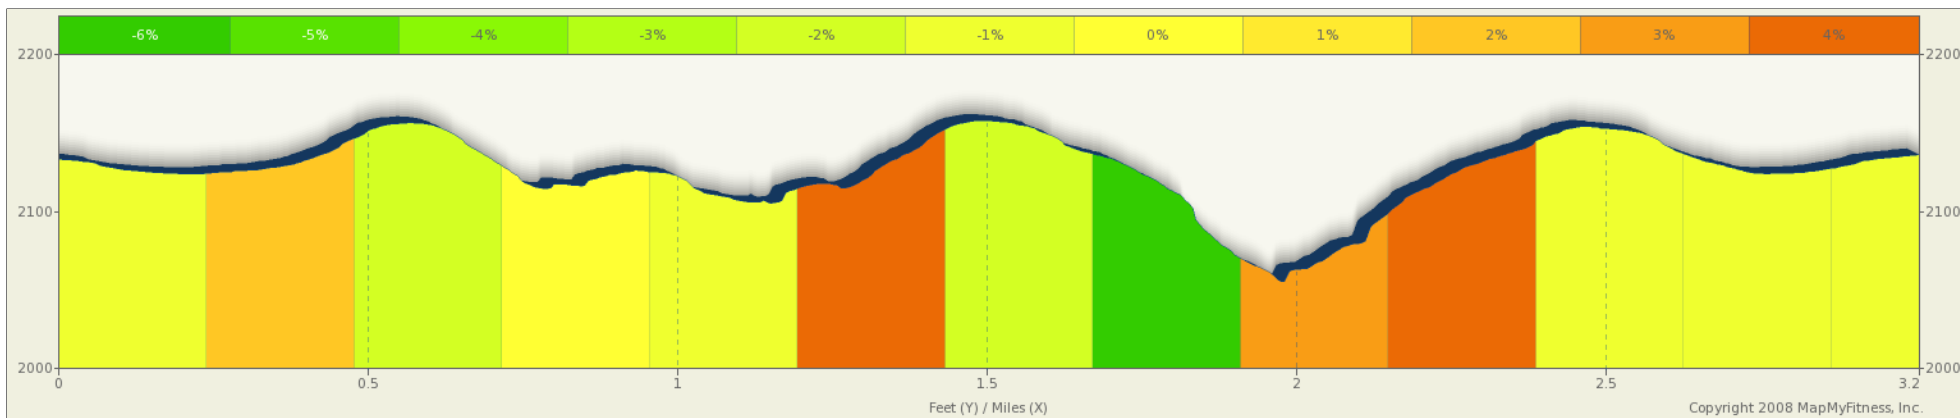

## 3.14 miles

Elevation Ascent Descent Max Climb Climbs

2,201ft Max 1,975ft Min +243ft -243ft 3.6 %

Description

Notes		
AT	FOR	NOTES
1.61 mi.	 647ft	Turn right at Tacoma St
1.73 mi.	 80ft	Continue on Tacoma Circle
1.74 mi.	 275ft	Turn right to stay on Tacoma Circle
1.8 mi.	 2214ft	Turn right at Westover Dr
2.22 mi.	 403ft	Turn left at Sylvan Ave
2.29 mi.	 868ft	Turn right at Tacoma Circle

Notes		
AT	FOR	NOTES
2.46 mi.	 80ft	Turn right to stay on Tacoma Circle
2.47 mi.	 647ft	Continue on Tacoma Circle
2.59 mi.	 1041ft	Turn right at Tacoma St
2.79 mi.	 1909ft	Slight right at Danville Pl
3.15 mi.		Stop

Notes		
AT	FOR	NOTES
2.22 mi.		Turn left at Sylvan Ave
2.29 mi.		Turn right at Tacoma Circle
2.46 mi.		Turn right to stay on Tacoma Circle
2.47 mi.		Continue on Tacoma Circle
2.59 mi.		Turn right at Tacoma St
2.79 mi.		Slight right at Danville Pl
3.15 mi.		Stop
This segment shows 0.94 mi. (4,949 ft.) of your route.		