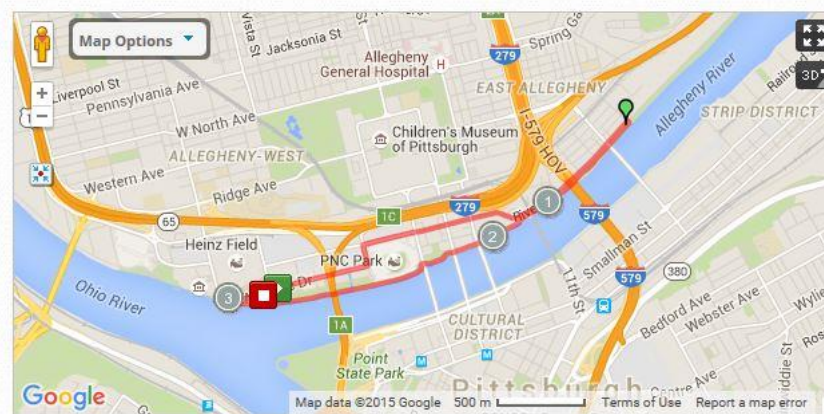

10:00 a.m. 5K Run/Walk

11:00 a.m. Holly Jolly Hour Begins at McFadden's

11:30 a.m. Awards Ceremony Sponsored By elizur at McFadden's

12:00 p.m. Costume Contests – Individual and Group at McFadden's

1-Mile Run/Walk Course Route

- Start on North Shore Drive facing PNC Park
- Right onto Mazeroski Way
- Right at roundabout onto North Shore Trail
- Follow North Shore Trail, which will connect to Three Rivers Heritage Trail
- Run/walk along trail for a while until you come upon ramp to North Shore Drive in between Heinz Field and Carnegie Science Center
- Right onto North Shore Drive
- Continue to finish before the starting line

5K Run/Walk Course Route

- Start on North Shore Drive facing PNC Park
- Left onto Mazeroski Way
- Right onto West General Robinson
- Yield Right onto River Avenue
- Turn right onto trail at Heinz Lofts
- Follow dirt trail and onto concrete walkway along river (Three Rivers Heritage Trail)
- Run/walk along trail for a while until you come upon ramp to North Shore Drive in between Heinz Field and Carnegie Science Center
- Right onto North Shore Drive
- Continue to finish before the starting line