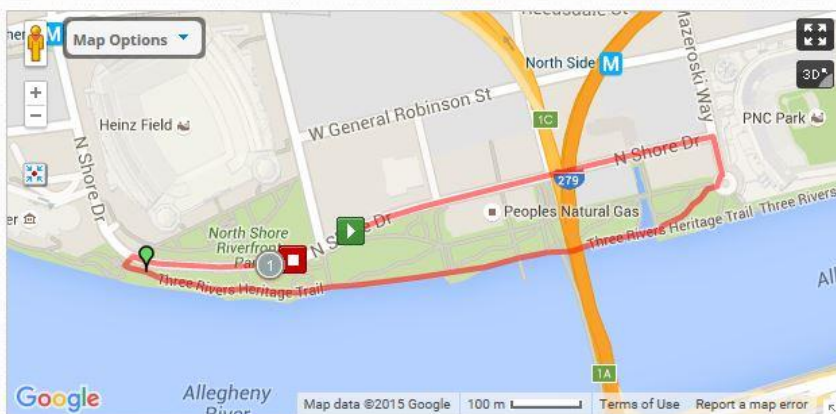

PARKING

- Gold Lot 1 (\$3) – Open 7:00 a.m.
- General Robinson Parking Garage (\$4) – Open All Hours

For more information on parking, go to www.alcoparking.com.

Saturday, December 3, 2016
Art Rooney Avenue (North Shore)
Pittsburgh, PA 15212

- Start on North Shore Drive facing PNC Park
- Right onto Mazeroski Way
- Right at roundabout onto North Shore Trail
- Follow North Shore Trail, which will connect to Three Rivers Heritage Trail
- Run/walk along trail for a while until you come upon ramp to North Shore Drive in between Heinz Field and Carnegie Science Center
- Right onto North Shore Drive
- Continue to finish before the starting line

5K Run/Walk Course Route

- Start on North Shore Drive facing PNC Park
- Left onto Mazeroski Way
- Right onto West General Robinson
- Yield Right onto River Avenue
- Turn right onto trail at Heinz Lofts
- Follow dirt trail and onto concrete walkway along river (Three Rivers Heritage Trail)
- Run/walk along trail for a while until you come upon ramp to North Shore Drive in between Heinz Field and Carnegie Science Center
- Right onto North Shore Drive
- Continue to finish before the starting line