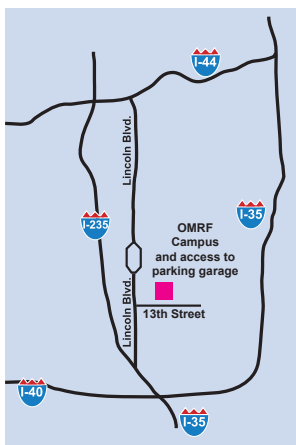

OMRF North Entrance Visitor and Patient Parking

From Lincoln Boulevard, drive east on NE 13th Street to Phillips. Turn left (north) at the light at Phillips and right (east) on Northeast 15th Street. Make a left turn into the parking garage. Enter OMRF on 15th Street via the sliding glass doors under the portico.

North entrance
and north parking
located on 15th Street

Lincoln Blvd.

15th Street

13th Street

10th Street

Phillips

Parking
Garage

OMRF
Campus

Main Entrance
825 N.E. 13th

VA
Hospital