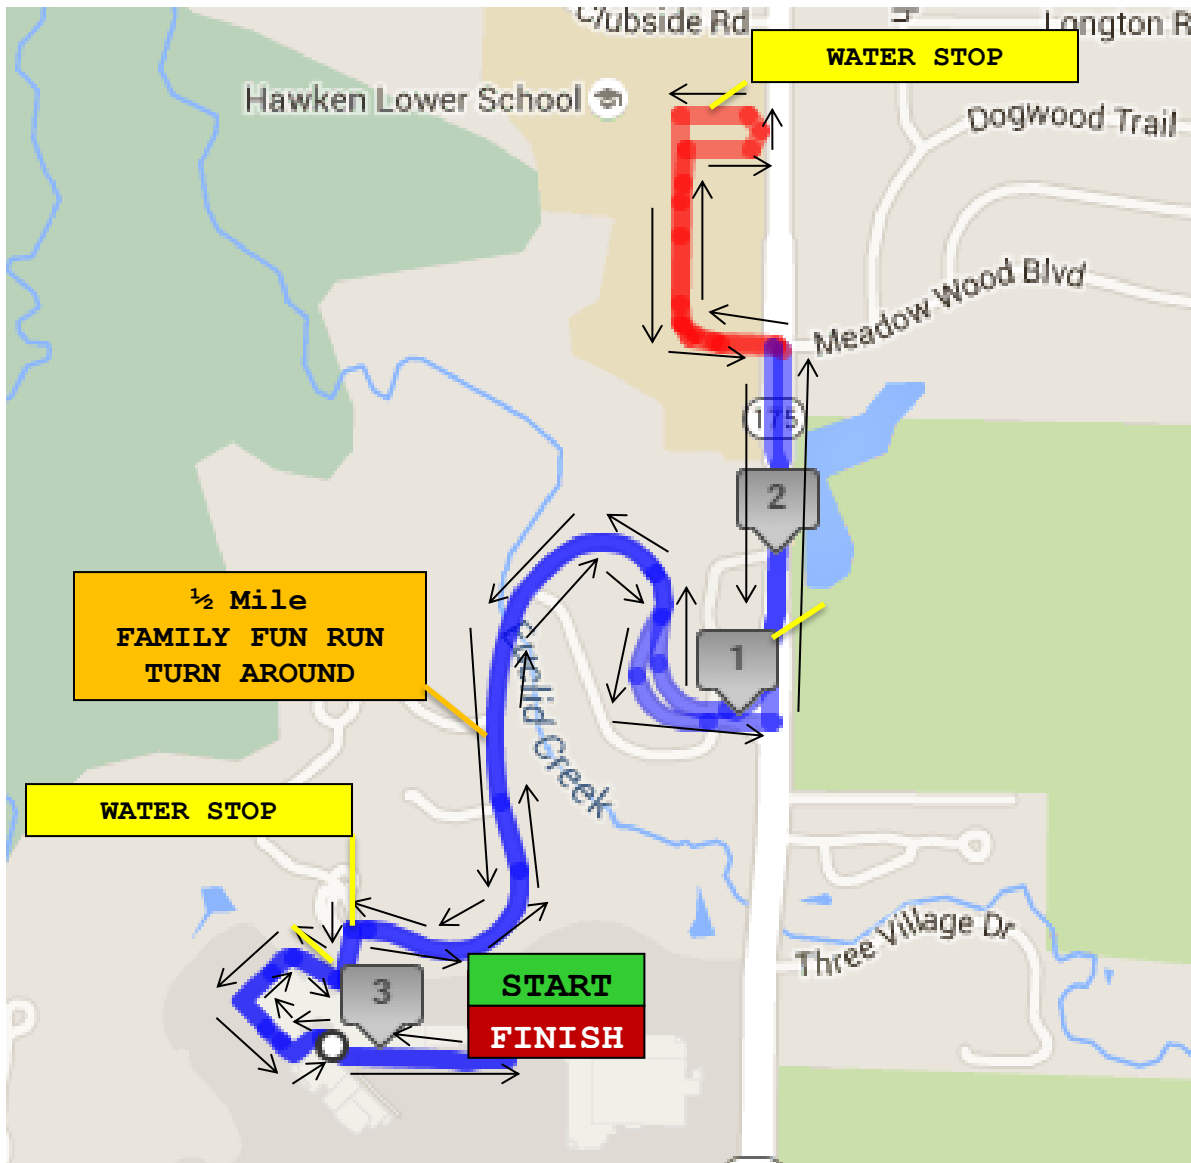

# 2015 JINGLE BELL RUN /WALK SUNDAY, DECEMBER 13, 2015 IMPORTANT LOCATIONS & COURSE MAP

Registration – L.L. Bean (8:00AM-8:55AM)

Event Expo – L.L. Bean (8:00AM-10:30AM)

Super Star VIP Area – California Pizza Kitchen (8:00AM-10:15AM)

Start/Finish Line – Cookies by Design (Race starts at 9:00AM)

Awards Ceremony – L.L. Bean (10:00AM)

Restrooms – Under the escalators, behind Starbucks

## 2015 JINGLE BELL RUN/WALK 5K ROUTE

### **Race starts at Cookies by Design at Legacy Village.**

Follow the road (Blossom Way) West towards the roundabout in front of Dick's Sporting Goods.  
Continue in the roundabout in front of Dick's Sporting Goods, then headed towards the Sprint Store.  
Turn right at the Sprint Store, to run in front of Dick's Sporting Goods.  
Turn right - behind the Dick's Sporting Goods building.  
Turn left at gate into Cleveland Clinic Wellness Campus and follow the road towards Richmond Road.  
Turn left on Richmond Road.  
Turn left at Meadow Wood Blvd., following the road north into the Hawken School campus.  
Turn right into parking lot, looping the lot to then turn left back onto Meadow Wood Blvd., headed south.  
Turn right onto Richmond Road headed south.  
Turn right back through the Cleveland Clinic Wellness Campus.  
Turn left through the gate back onto Legacy Village property, follow road back around Dick's Sporting Goods.  
Turn left around Dick's Sporting Goods building.  
Turn left again around Dick's Sporting Goods and onto Blossom Way following the road back to the start line.