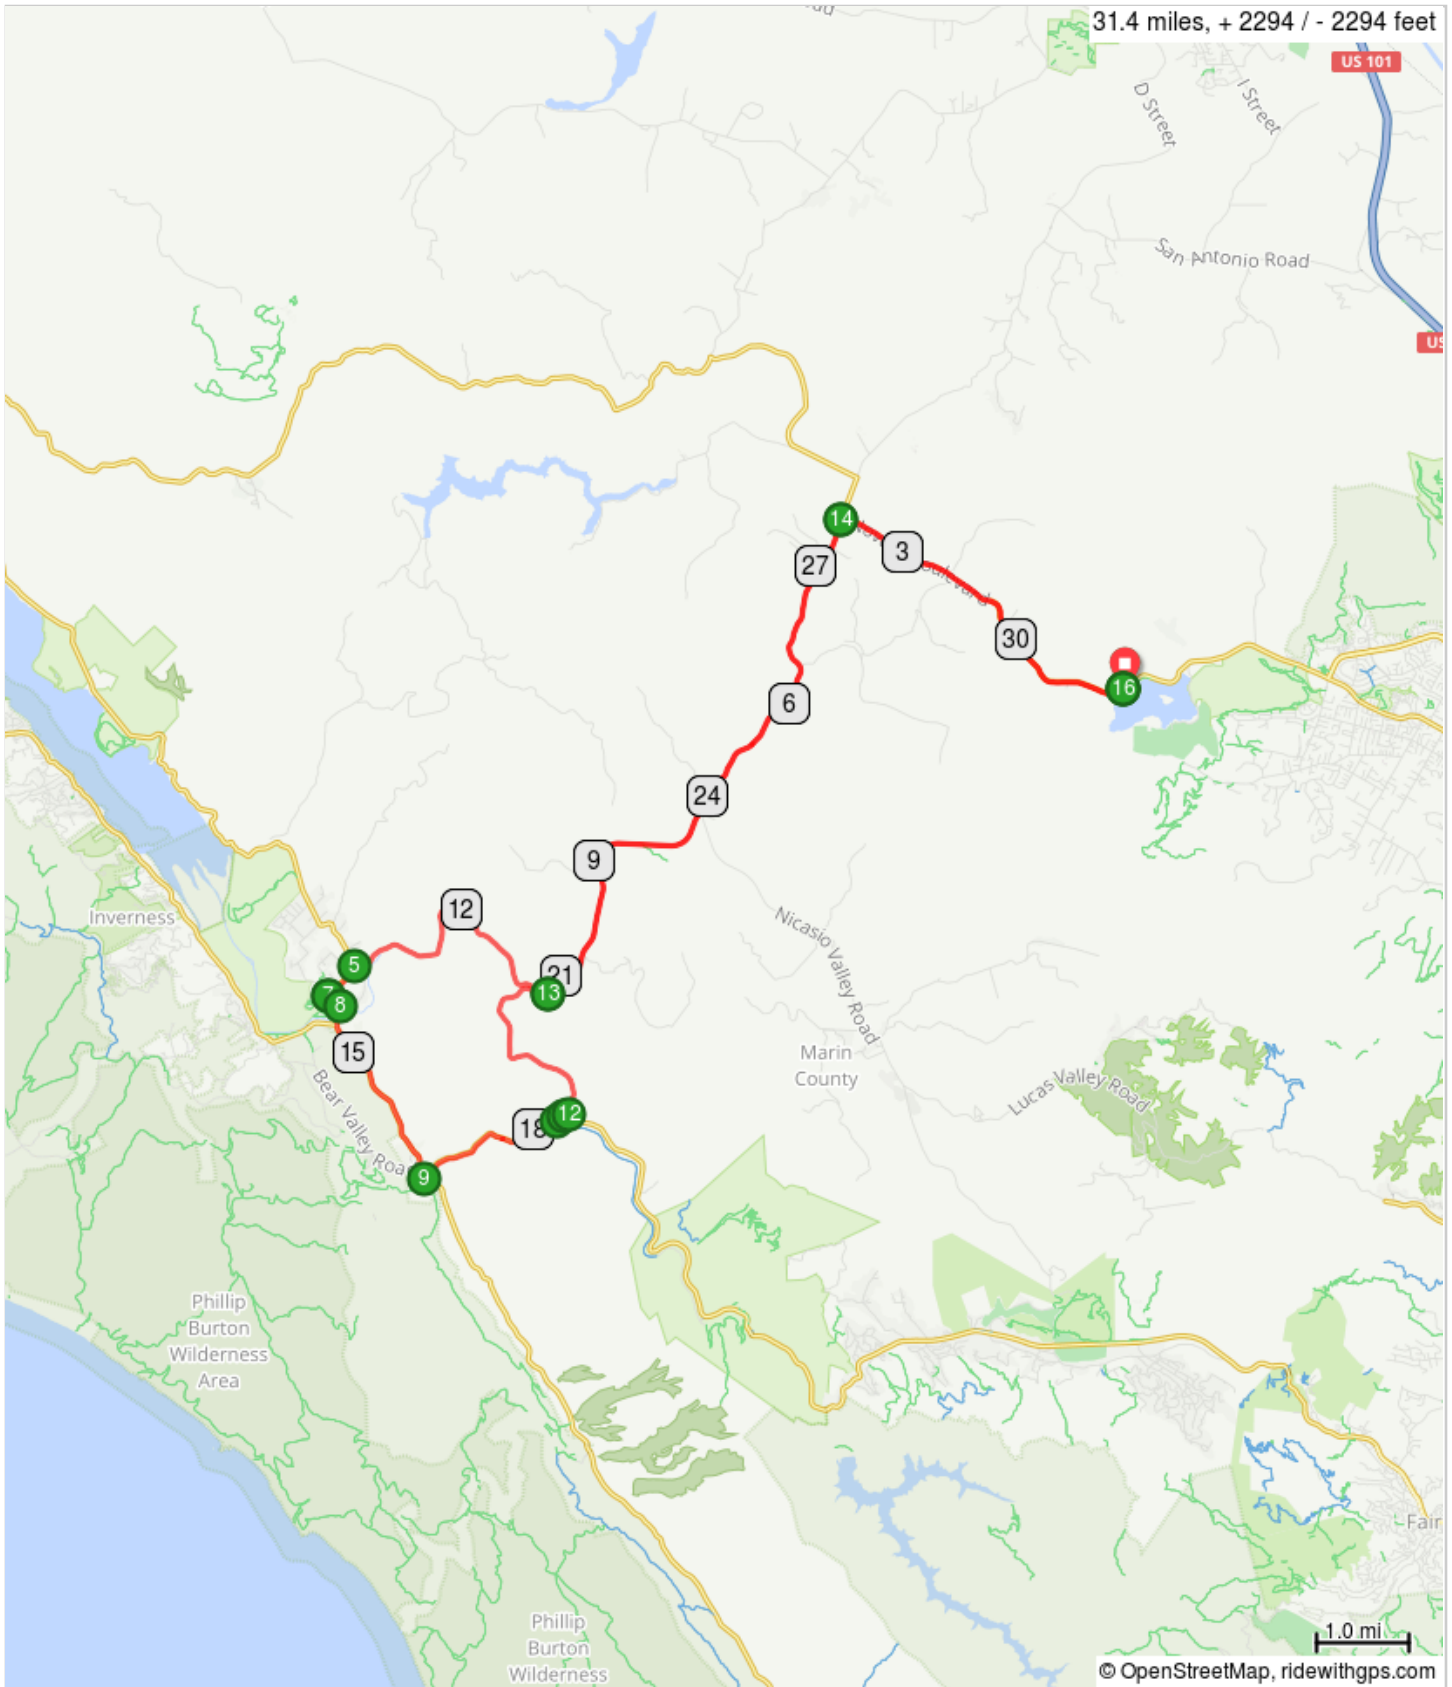

# ABC-Marin 31.4 mi +2294 ft.

Stafford Park to Peter Tapscott. Reyes Station

## A. Birkenstock Warehouse

ABC-Marin 31.4 mi +2294 ft.

Num	Dist	Prev	Type	Note
1.	0.0	0.0	▶	Start of route
2.	0.0	0.0	➔	R onto Novato Blvd
3.	3.8	3.8	➔	L onto Point Reyes-Petaluma Rd
4.	10.6	6.8	➔	R to stay on Point Reyes-Petaluma Rd
5.	13.8	3.1	➔	L onto CA-1 S
6.	14.2	0.4	⬆	Continue onto 4th St
7.	14.2	0.0	➔	R onto CA-1 S
8.	14.4	0.2	➔	R to stay on CA-1 S
9.	16.6	2.2	➔	L onto Sir Francis Drake Blvd
10.	18.3	1.7	➔	Slight L onto Old Sir Francis Drake Blvd
11.	18.4	0.1	⬆	Continue onto Cross Marin Trail
12.	18.4	0.1	➔	L onto Platform Bridge Rd
13.	20.8	2.3	⬆	Continue onto Point Reyes-Petaluma Rd
14.	27.6	6.8	➔	R onto Novato Blvd
15.	31.4	3.8	➔	L
16.	31.4	0.0	▣	End of route