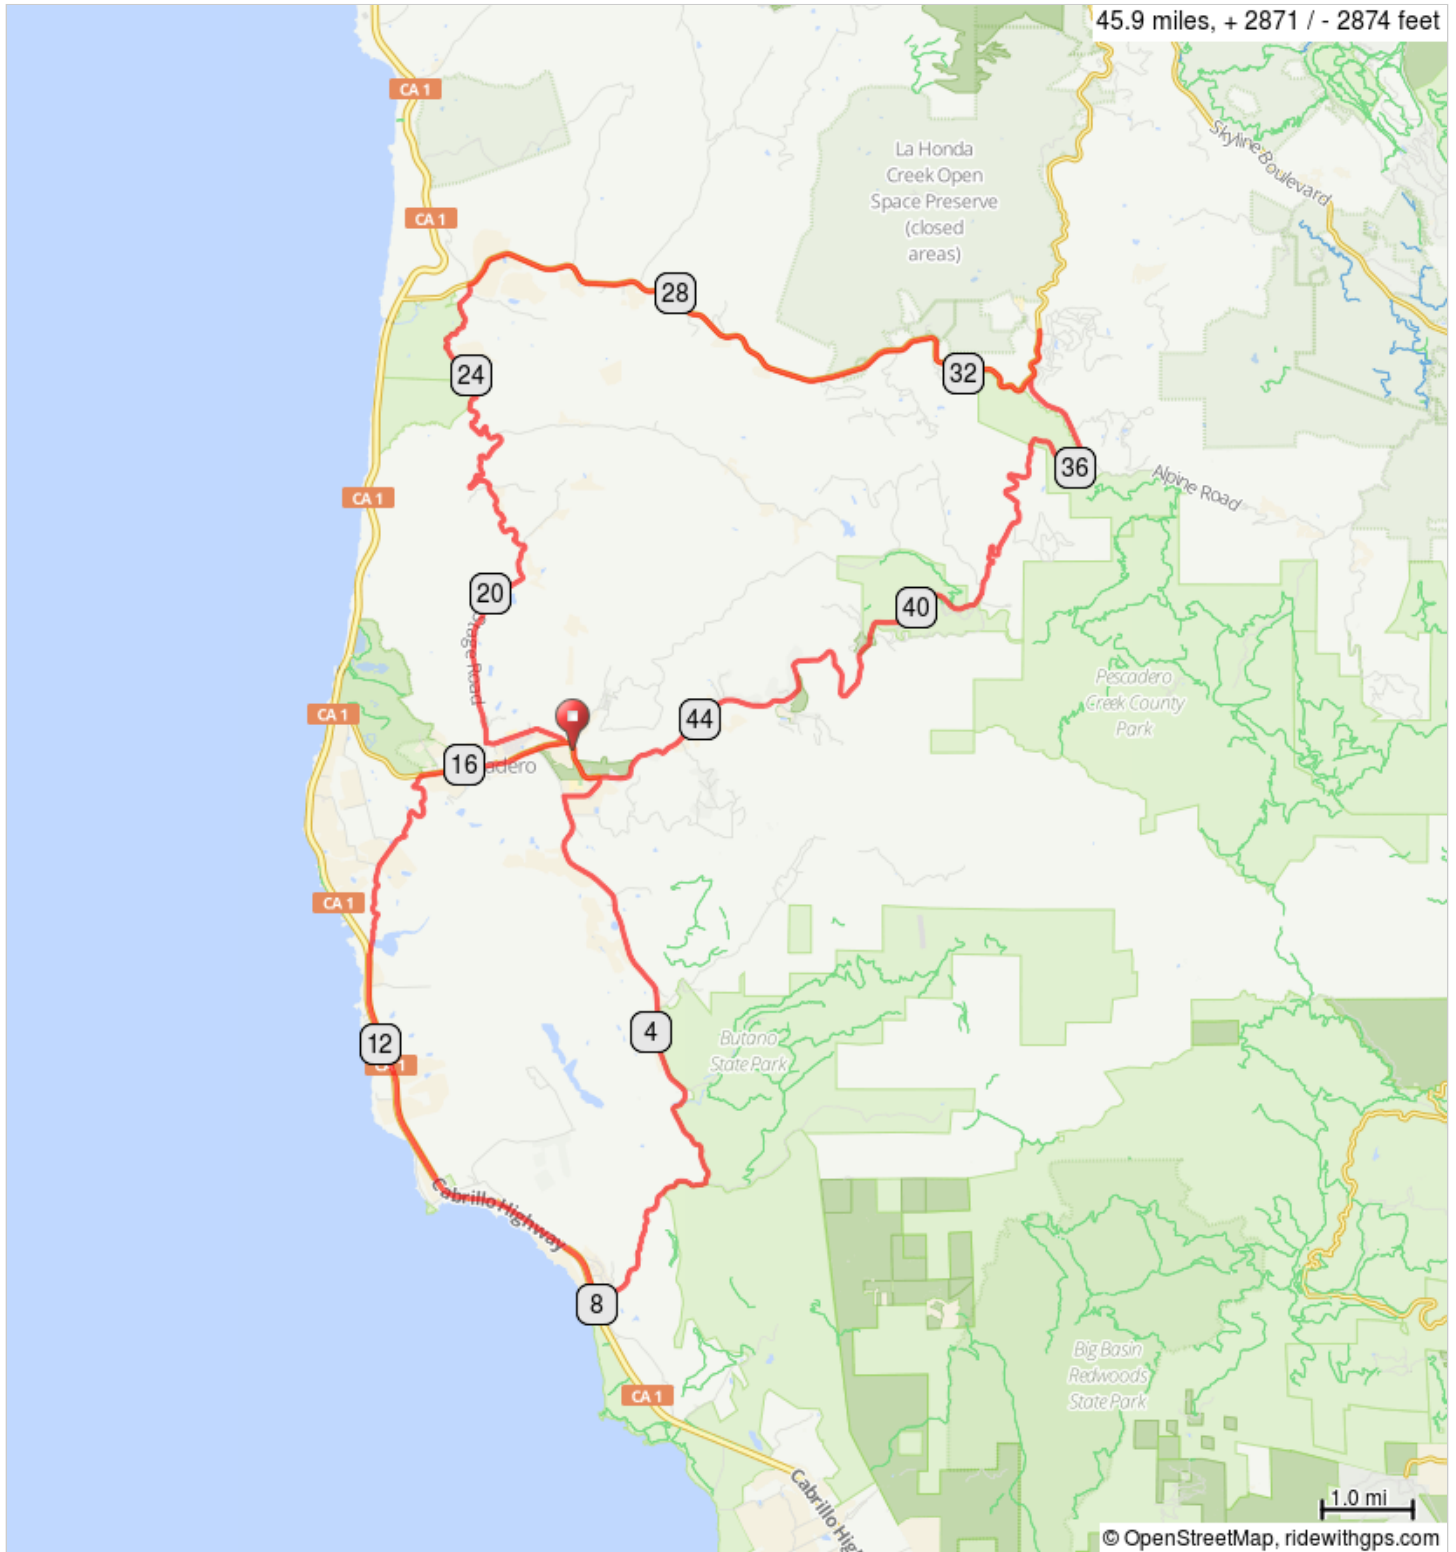

# R3-Arthritis Bike Classic\_Pescadero

R3-Arthritis Bike Classic\_Pescadero

1.	0.0	0.0	Start of route	0.5
2.	0.5	0.5	R onto Butano Cut Off	0.5
3.	1.0	0.5	L onto Cloverdale Road	4.9
4.	5.9	4.9	R onto Gazos Creek Road	2.1
5.	8.0	2.1	Gazos Creek Rest Stop	0.0
6.	8.0	0.0	R onto Cabrillo Highway, CA 1	5.0
7.	13.0	5.0	R onto Bean Hollow Road	1.8
8.	14.8	1.8	Slight R onto County Quarry Road	0.7

14.8 miles. +857/-740 feet

17.	35.2	1.1	Bear hard R to stay on Pescadero Road	10.6
18.	45.8	10.6	Finish	0.1
19.	45.9	0.1	End of route	0.0

11.8 miles. +847/-1231 feet

9.	15.5	0.7	R onto Pescadero Creek Road	1.7
10.	17.2	1.7	Phipps Ranch Rest Stop	0.2
11.	17.4	0.2	R onto North Street	0.9
12.	18.3	0.9	R onto Stage Road	7.1
13.	25.4	7.1	R onto La Honda Road, CA 84	8.1
14.	33.5	8.1	La Honda Rest Stop	0.0
15.	33.5	0.0	R onto La Honda Road	0.6
16.	34.1	0.6	L onto Pescadero Creek Rd	1.1

19.3 miles. +1525/-1202 feet