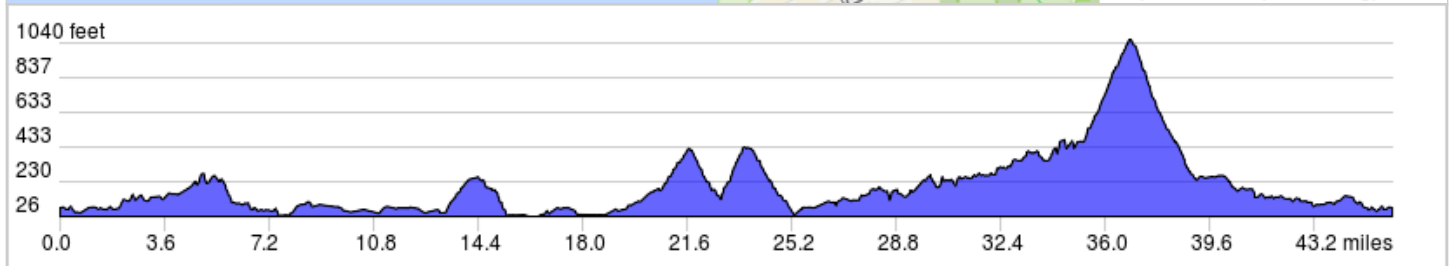

# R3-Arthritis Bike Classic\_Pescadero

R3-Arthritis Bike Classic\_Pescadero

1.	0.0	0.0	Start of route	0.5
2.	0.5	0.5	R onto Butano Cut Off	0.5
3.	1.0	0.5	L onto Cloverdale Road	4.9
4.	5.9	4.9	R onto Gazos Creek Road	2.1
5.	8.0	2.1	Gazos Creek Rest Stop	0.0
6.	8.0	0.0	R onto Cabrillo Highway, CA 1	5.0
7.	13.0	5.0	R onto Bean Hollow Road	1.8
8.	14.8	1.8	Slight R onto County Quarry Road	0.7

14.8 miles. +857/-740 feet

17.	35.2	1.1	Bear hard R to stay on Pescadero Road	10.6
18.	45.8	10.6	Finish	0.1
19.	45.9	0.1	End of route	0.0

11.8 miles. +847/-1231 feet

9.	15.5	0.7	R onto Pescadero Creek Road	1.7
10.	17.2	1.7	Phipps Ranch Rest Stop	0.2
11.	17.4	0.2	R onto North Street	0.9
12.	18.3	0.9	R onto Stage Road	7.1
13.	25.4	7.1	R onto La Honda Road, CA 84	8.1
14.	33.5	8.1	La Honda Rest Stop	0.0
15.	33.5	0.0	R onto La Honda Road	0.6
16.	34.1	0.6	L onto Pescadero Creek Rd	1.1

19.3 miles. +1525/-1202 feet