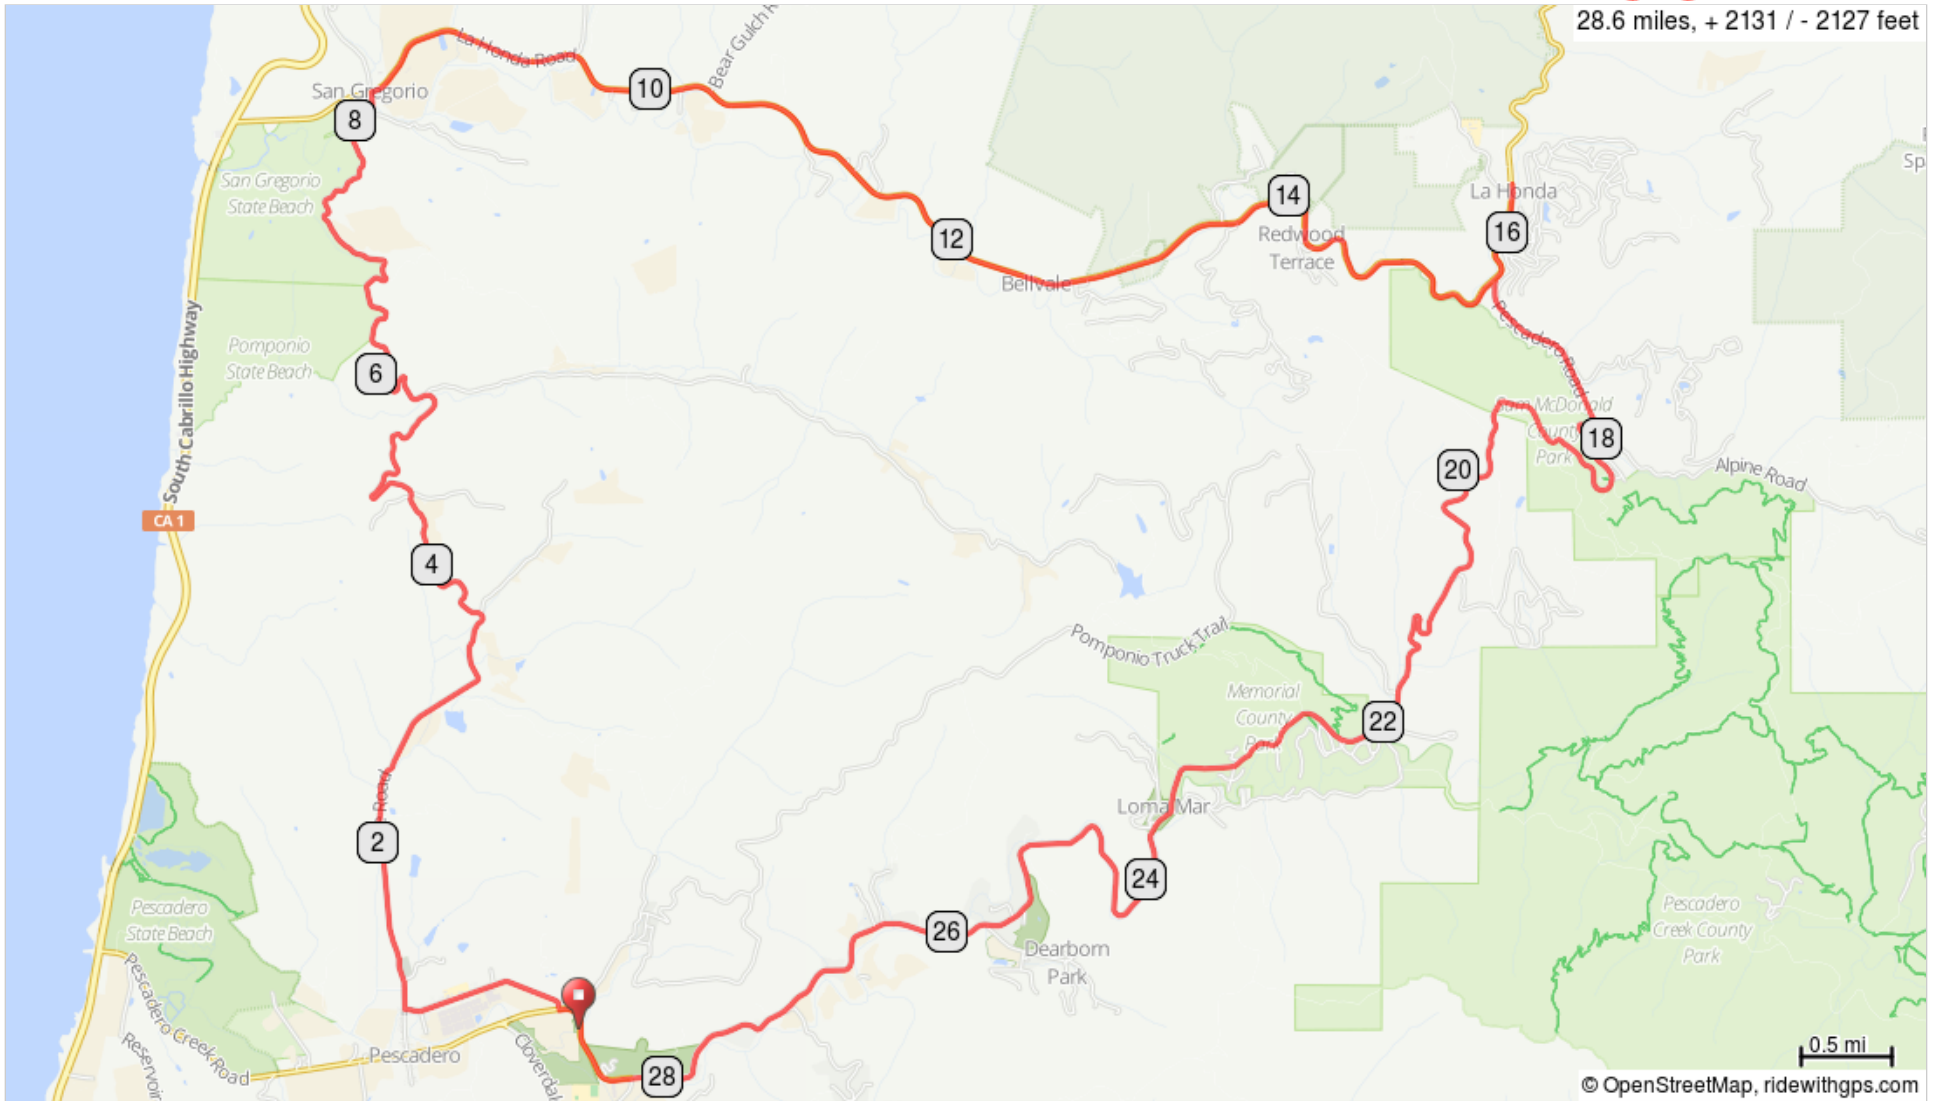

R2-Arthritis Bike Classic_Pescadero

28.6 miles, + 2131 / - 2127 feet

© OpenStreetMap, ridewithgps.com

R2-Arthritis Bike Classic_Pescadero

1.	0.0	0.0	Start of route	0.2
2.	0.2	0.2	R onto North Street	0.9
3.	1.1	0.9	R onto Stage Road	7.1
4.	8.2	7.1	R onto La Honda Road, CA 84	8.1
5.	16.3	8.1	La Honda Rest Stop	0.0
6.	16.3	0.0	R onto La Honda Road	0.6
7.	16.9	0.6	L onto Pescadero Creek Rd	1.1
8.	18.0	1.1	Bear hard R to stay on Pescadero Road	10.6
9.	28.6	10.6	Finish	0.1
10.	28.6	0.1	End of route	0.0

28.6 miles. +2532/-2523 feet
