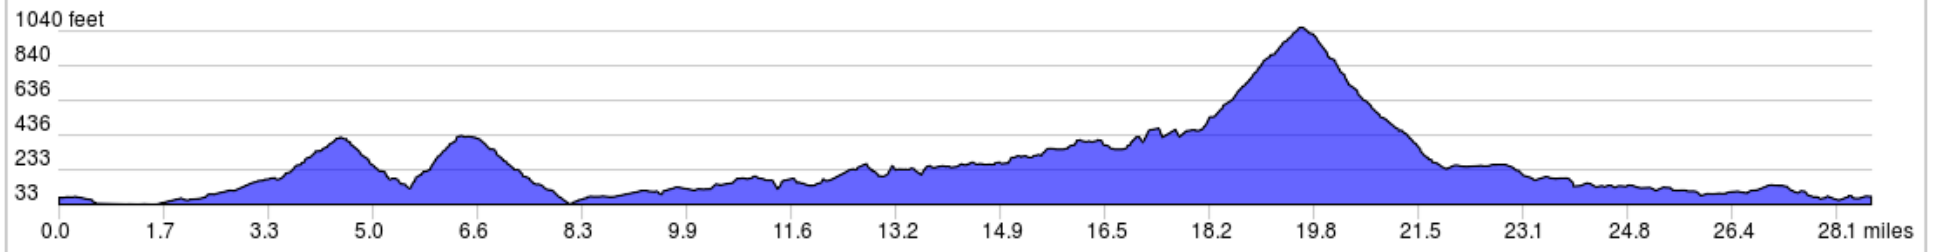

R2-Arthritis Bike Classic_Pescadero

28.6 miles, + 2131 / - 2127 feet

© OpenStreetMap, ridewithgps.com

R2-Arthritis Bike Classic_Pescadero

1.	0.0	0.0	Start of route	0.2
2.	0.2	0.2	R onto North Street	0.9
3.	1.1	0.9	R onto Stage Road	7.1
4.	8.2	7.1	R onto La Honda Road, CA 84	8.1
5.	16.3	8.1	La Honda Rest Stop	0.0
6.	16.3	0.0	R onto La Honda Road	0.6
7.	16.9	0.6	L onto Pescadero Creek Rd	1.1
8.	18.0	1.1	Bear hard R to stay on Pescadero Road	10.6
9.	28.6	10.6	Finish	0.1
10.	28.6	0.1	End of route	0.0

28.6 miles. +2532/-2523 feet
