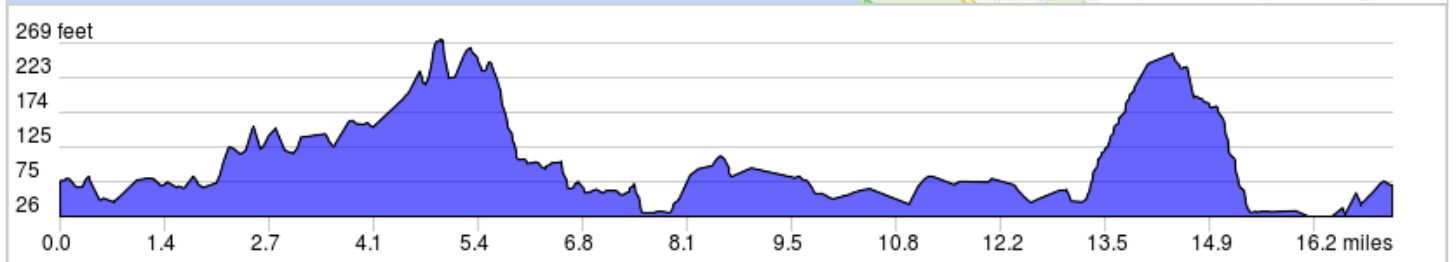

R1-Arthritis Bike Classic_Pescadero

R1-Arthritis Bike Classic_Pescadero

1.	0.0	0.0	Start of route	0.5
2.	0.5	0.5	R onto Butano Cut Off	0.5
3.	1.0	0.5	L onto Cloverdale Road	4.9
4.	5.9	4.9	R onto Gazos Creek Road	2.1
5.	8.0	2.1	Gazos Creek Rest Stop	0.0
6.	8.0	0.0	R onto Cabrillo Highway, CA 1	5.0
7.	13.0	5.0	R onto Bean Hollow Road	1.8
8.	14.8	1.8	Slight R onto County Quarry Road	0.7

14.8 miles. +856/-740 feet

9.	15.5	0.7	R onto Pescadero Creek Road	1.7
10.	17.2	1.7	Finish	0.0
11.	17.2	0.0	End of route	0.0

2.5 miles. +73/-36 feet