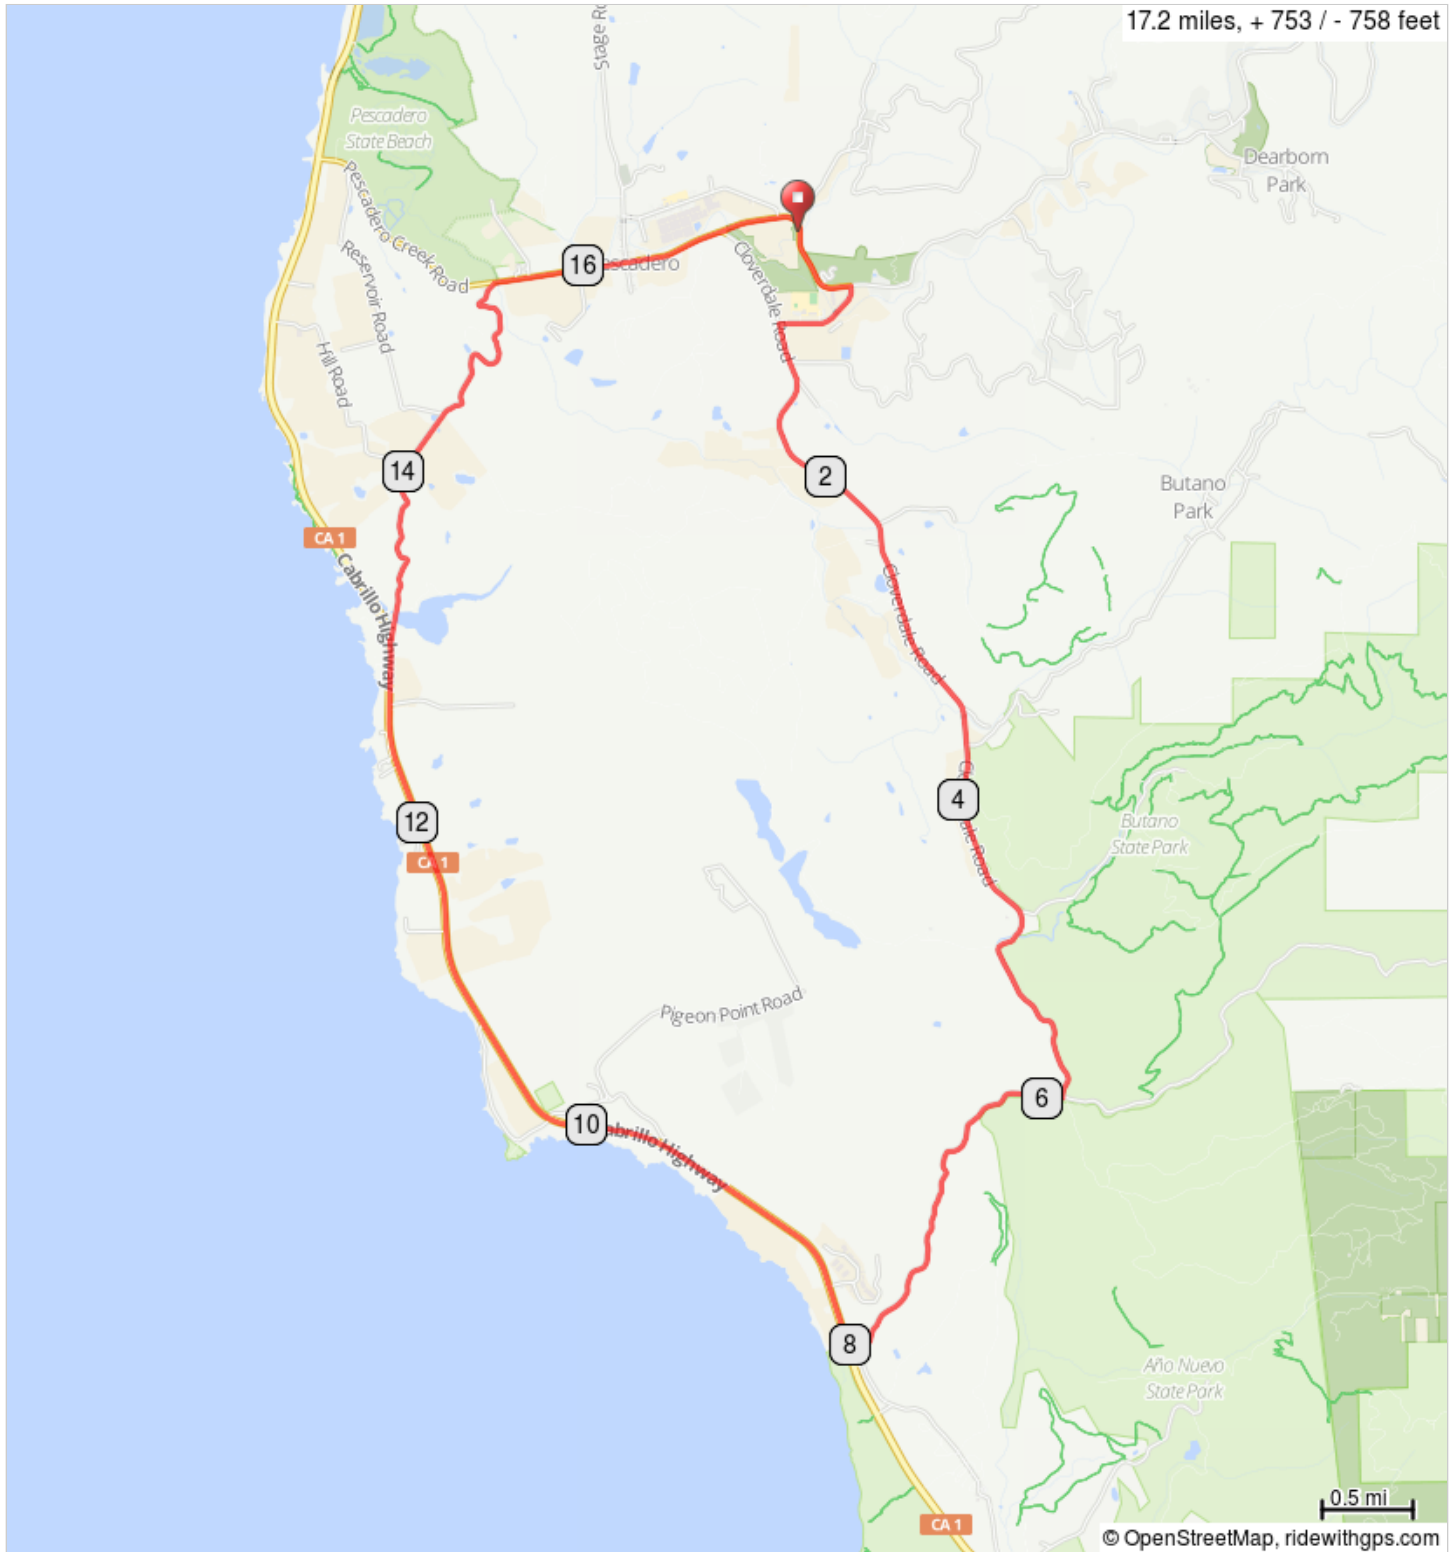

R1-Arthritis Bike Classic_Pescadero

R1-Arthritis Bike Classic_Pescadero

1.	0.0	0.0	Start of route	0.5
2.	0.5	0.5	R onto Butano Cut Off	0.5
3.	1.0	0.5	L onto Cloverdale Road	4.9
4.	5.9	4.9	R onto Gazos Creek Road	2.1
5.	8.0	2.1	Gazos Creek Rest Stop	0.0
6.	8.0	0.0	R onto Cabrillo Highway, CA 1	5.0
7.	13.0	5.0	R onto Bean Hollow Road	1.8
8.	14.8	1.8	Slight R onto County Quarry Road	0.7

14.8 miles. +856/-740 feet

9.	15.5	0.7	R onto Pescadero Creek Road	1.7
10.	17.2	1.7	Finish	0.0
11.	17.2	0.0	End of route	0.0

2.5 miles. +73/-36 feet