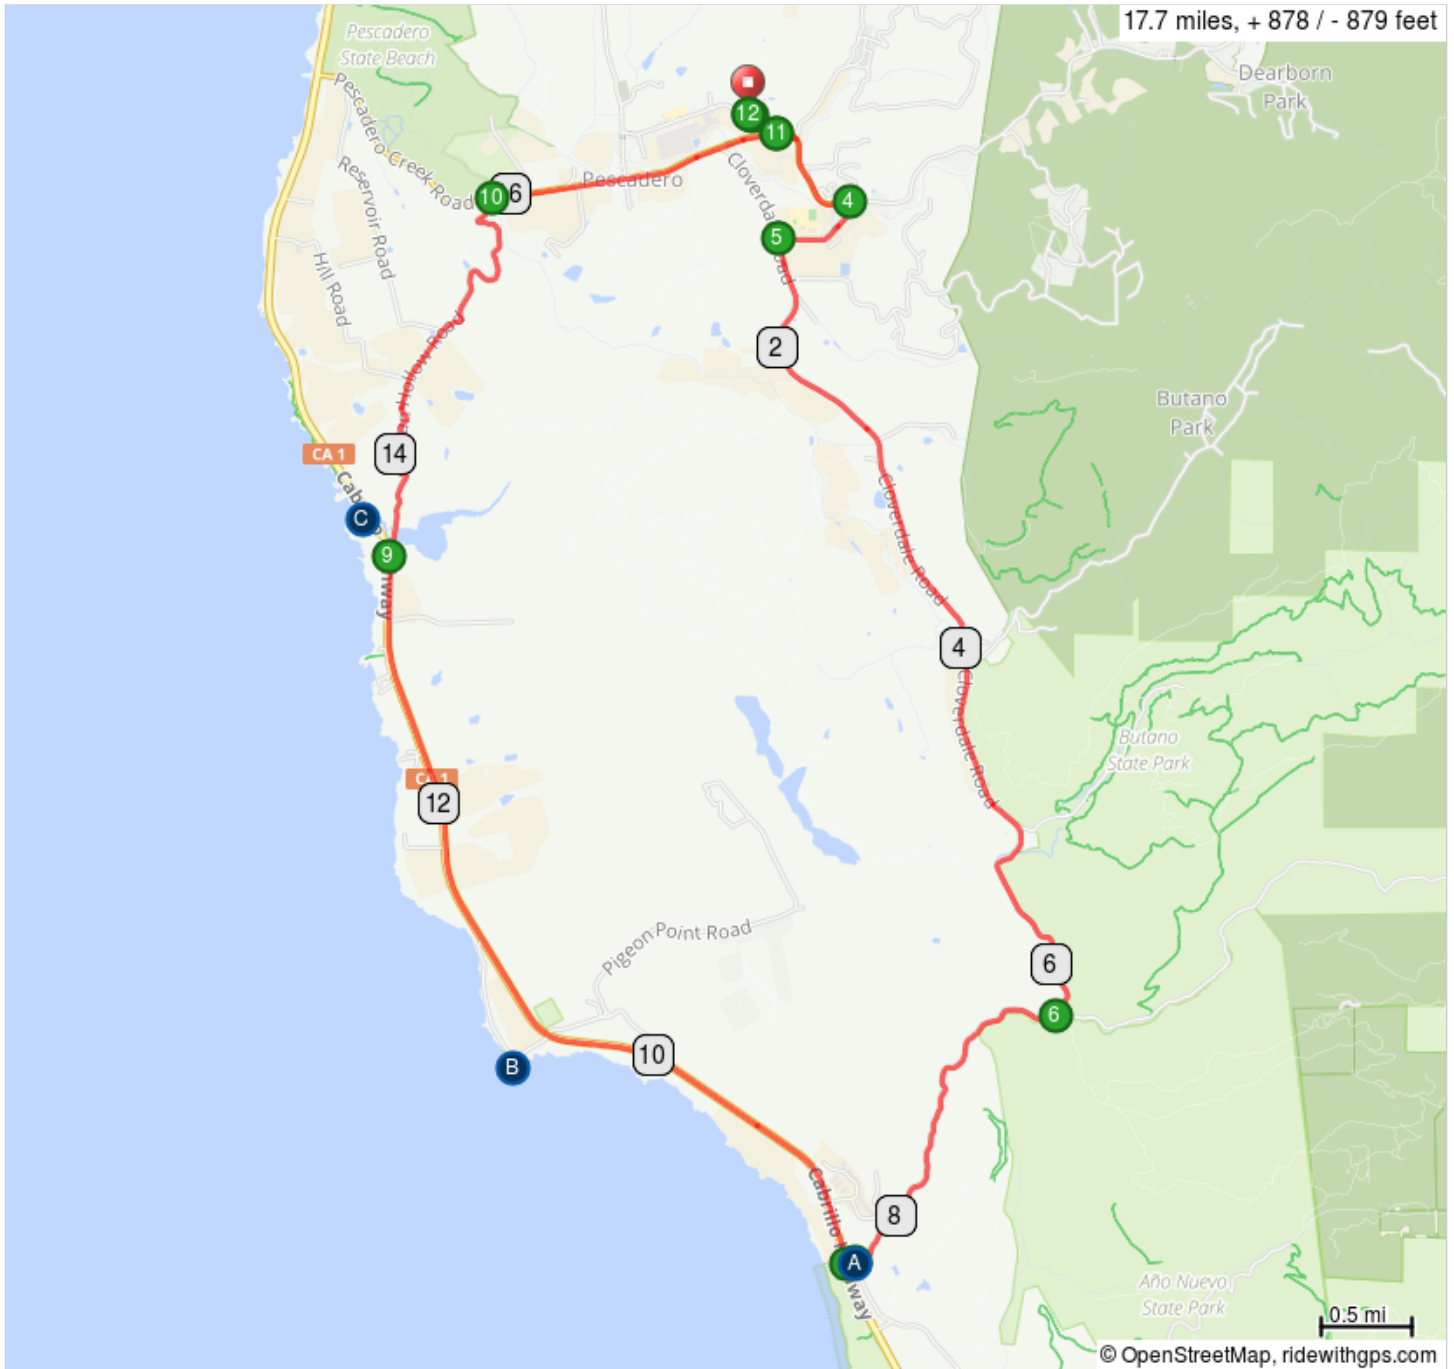

# 17 Miles ABC Pescadero

Follow green arrows; 1 beautiful rest stop

- A. Gazos Creek Rest Stop
- B. Rest Room
- C. Rest Room

## 17 Miles ABC Pescadero

Num	Dist	Type	Note	Next
1.	0.0		Start of route	0.0
2.	0.0		R out of barn; follow green arrows	0.2
3.	0.2		L onto Pescadero Creek Rd	0.6
4.	0.8		R onto Butano Cutoff	0.5
5.	1.4		L onto Cloverdale Rd	4.9
6.	6.3		Continue onto Gazos Creek Rd	2.1
7.	8.4		Gazos Creek Rest Stop -- Opens 7:00am, closes 11:00am	0.0
8.	8.4		R onto CA-1 N	5.0
9.	13.4		R onto Bean Hollow Rd	2.5
10.	15.9		Slight R onto Pescadero Creek Rd	1.6
11.	17.5		L onto North St	0.2
12.	17.7		End of route	0.0

17.7 miles. +853/-853 feet