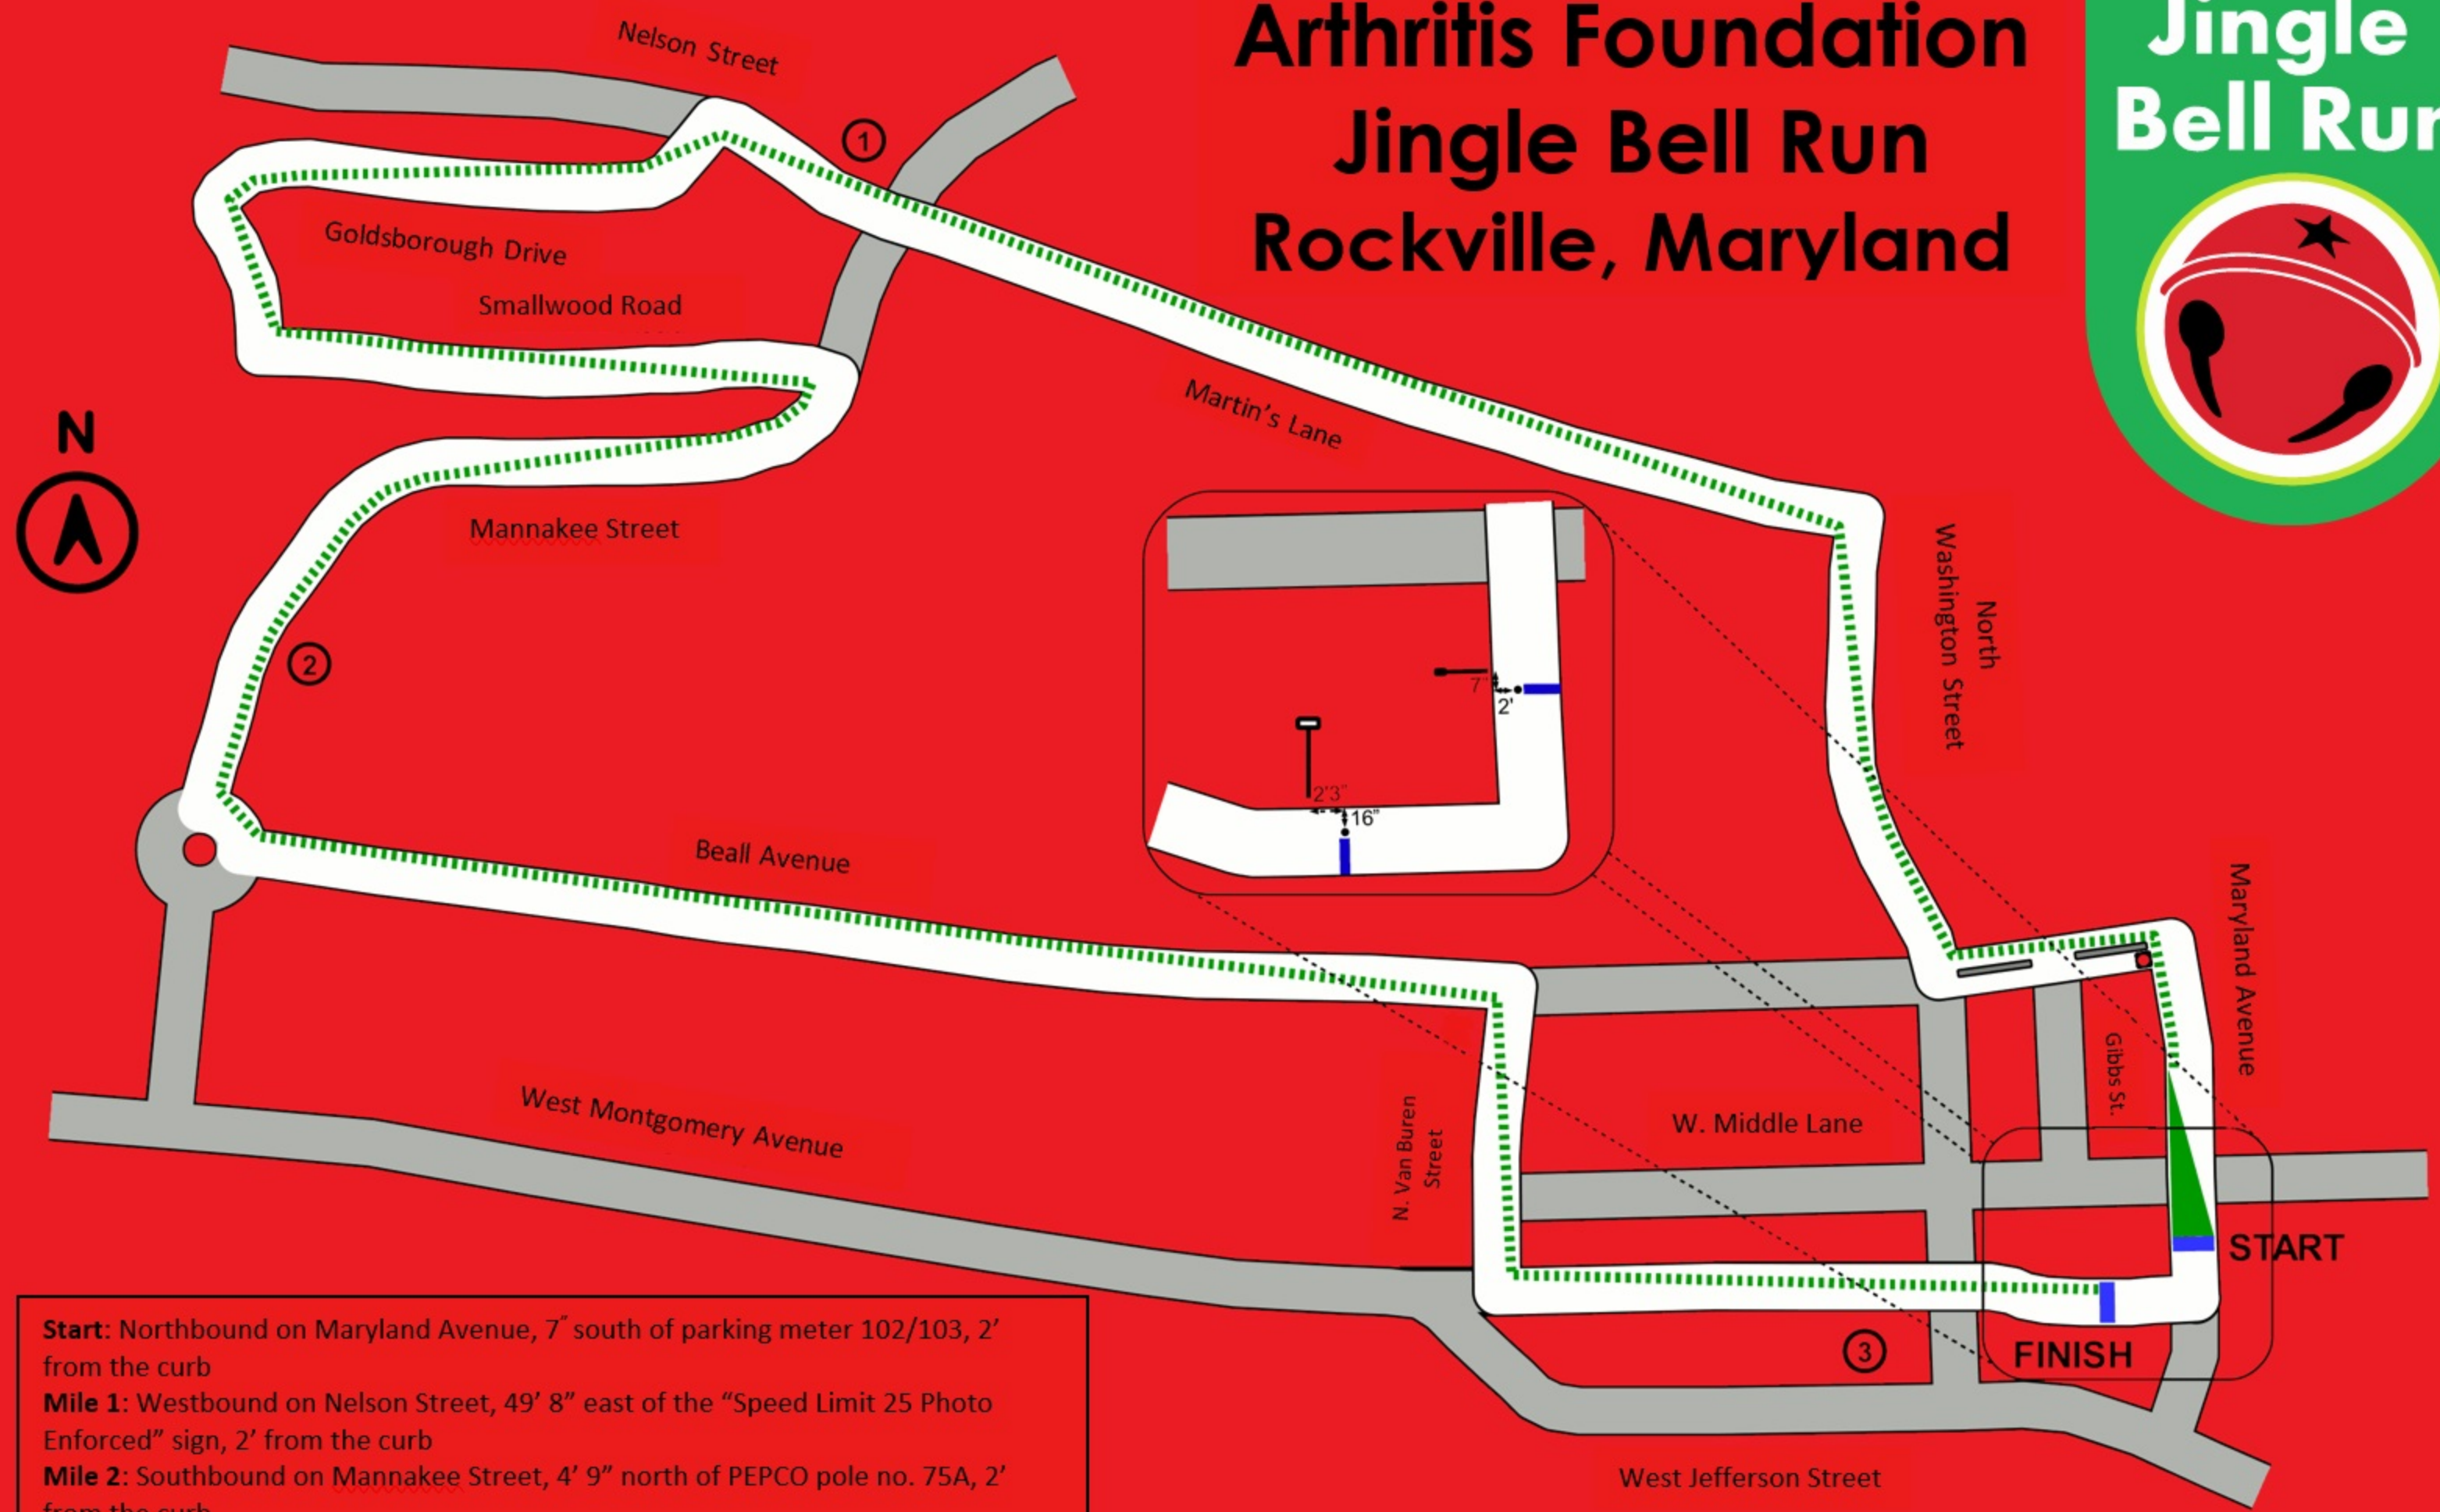

Arthritis Foundation Jingle Bell Run Rockville, Maryland

Start: Northbound on Maryland Avenue, 7' south of parking meter 102/103, 2' from the curb
Mile 1: Westbound on Nelson Street, 49' 8" east of the "Speed Limit 25 Photo Enforced" sign, 2' from the curb
Mile 2: Southbound on Mannakee Street, 4' 9" north of PEPCO pole no. 75A, 2' from the curb
Mile 3: Eastbound on West Montgomery Avenue, 4' 9" east of the "City of Rockville Police Entrance" sign, 2' from the curb
Finish: Eastbound on East Montgomery Avenue, 2' 3" east of the lamp post in front of Mathnasium (measured from center of post), 16" from the curb

AFTER THE FIRST LEFT-HAND TURN, RUNNERS ARE RESTRICTED TO THE WESTBOUND LANES OF BEALL AVENUE AS SHOWN. NO OTHER RESTRICTIONS.