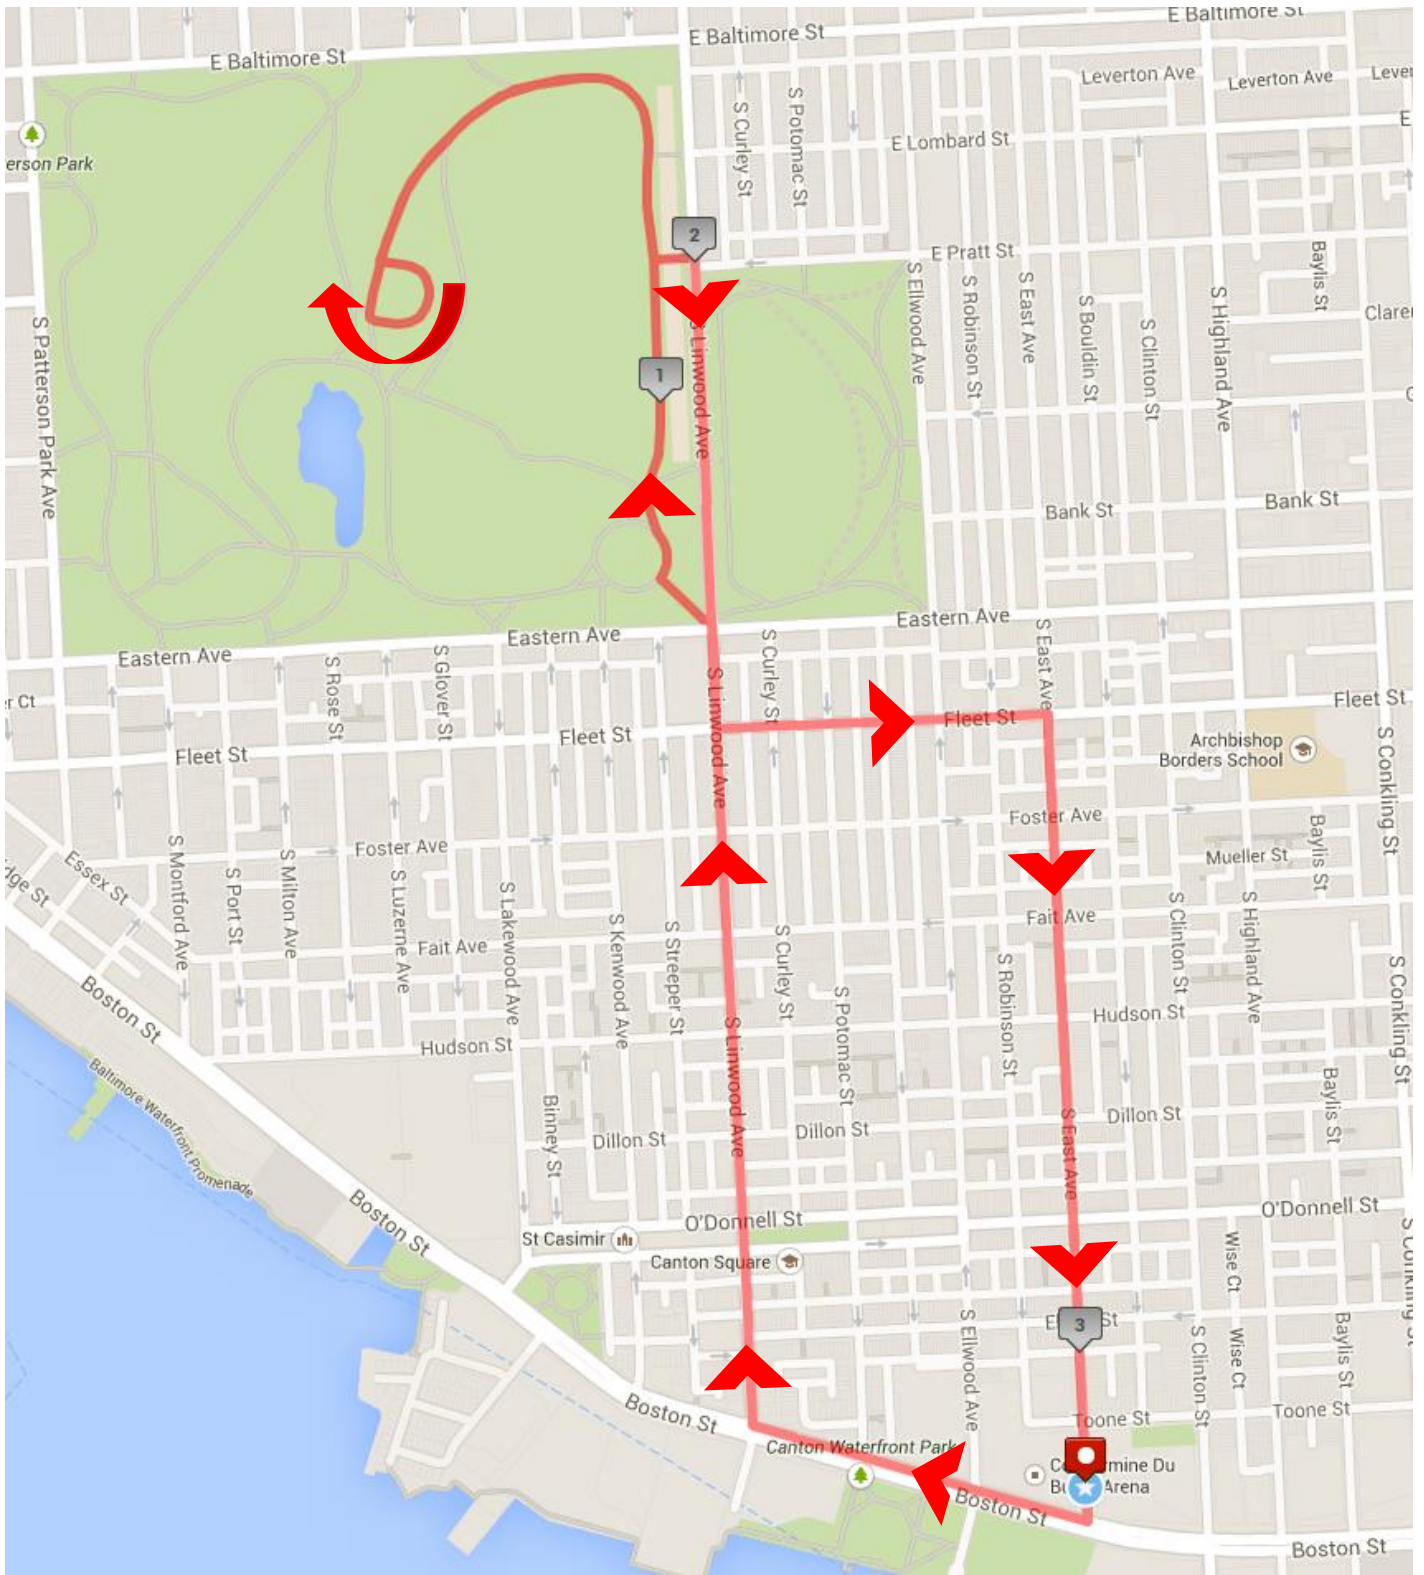

2014 Jingle Bell 5K Course Map

Baltimore

- Start & Finish on South East Avenue next to Du Burns Arena
- South on East Avenue, west on Boston Street, north on Linwood Avenue, enter park at Linwood & Eastern, exit park at Linwood & Pratt, south on Linwood Avenue, East on Fleet Street, south on East Avenue