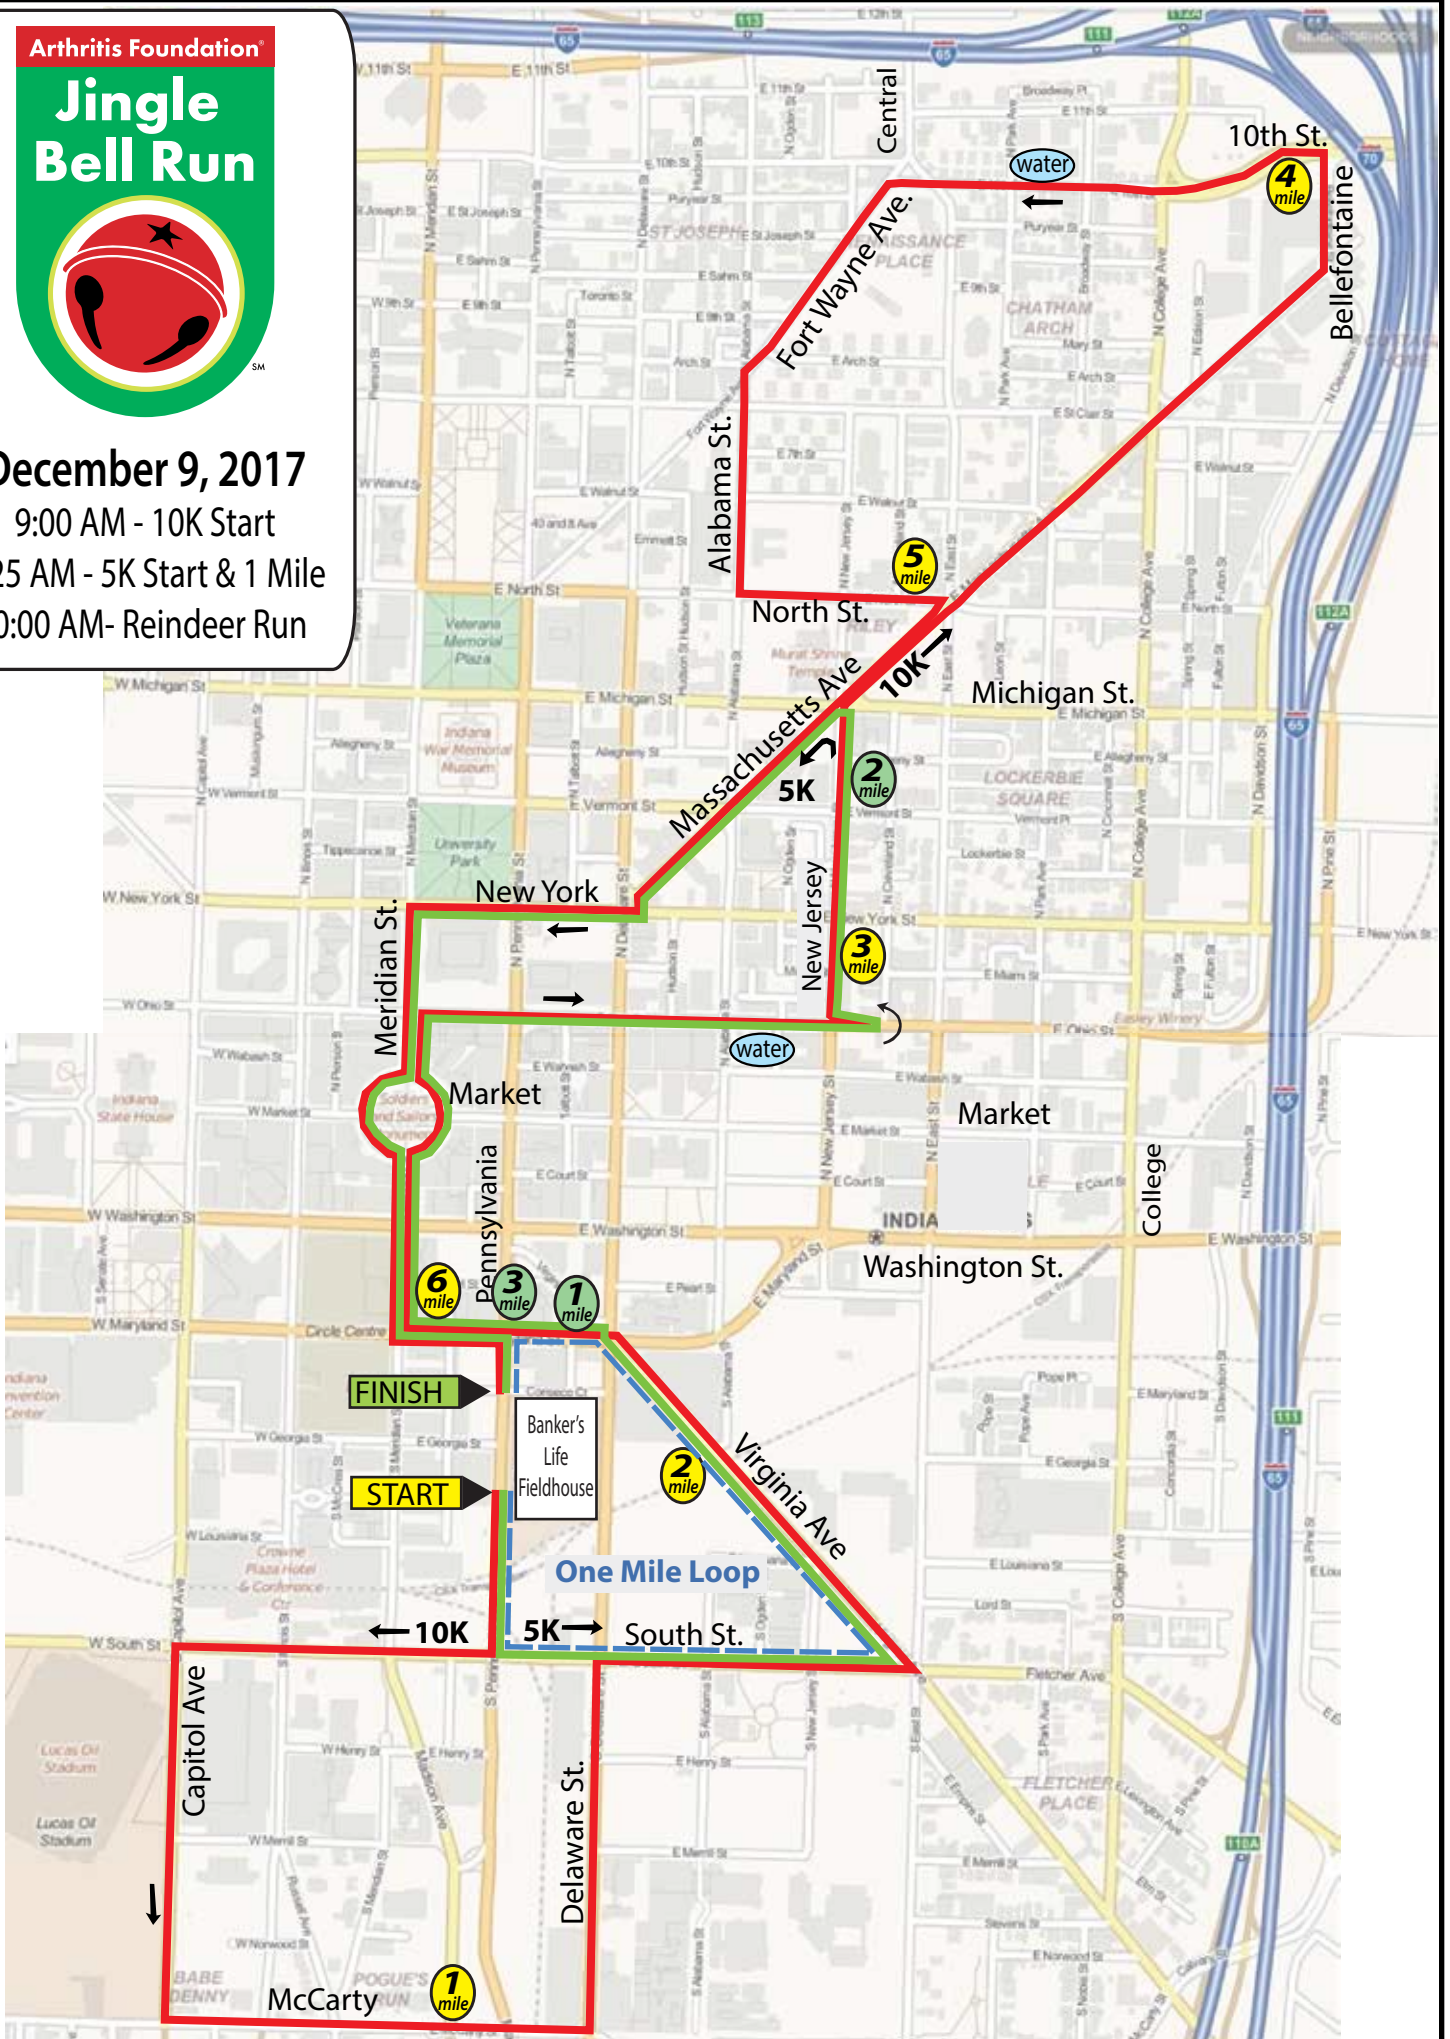

Arthritis Foundation

Jingle Bell Run

December 9, 2017

9:00 AM - 10K Start

9:25 AM - 5K Start & 1 Mile

10:00 AM - Reindeer Run

FINISH

START

One Mile Loop

10K

5K

Capitol Ave

Delaware St.

Virginia Ave

6 mile

3 mile