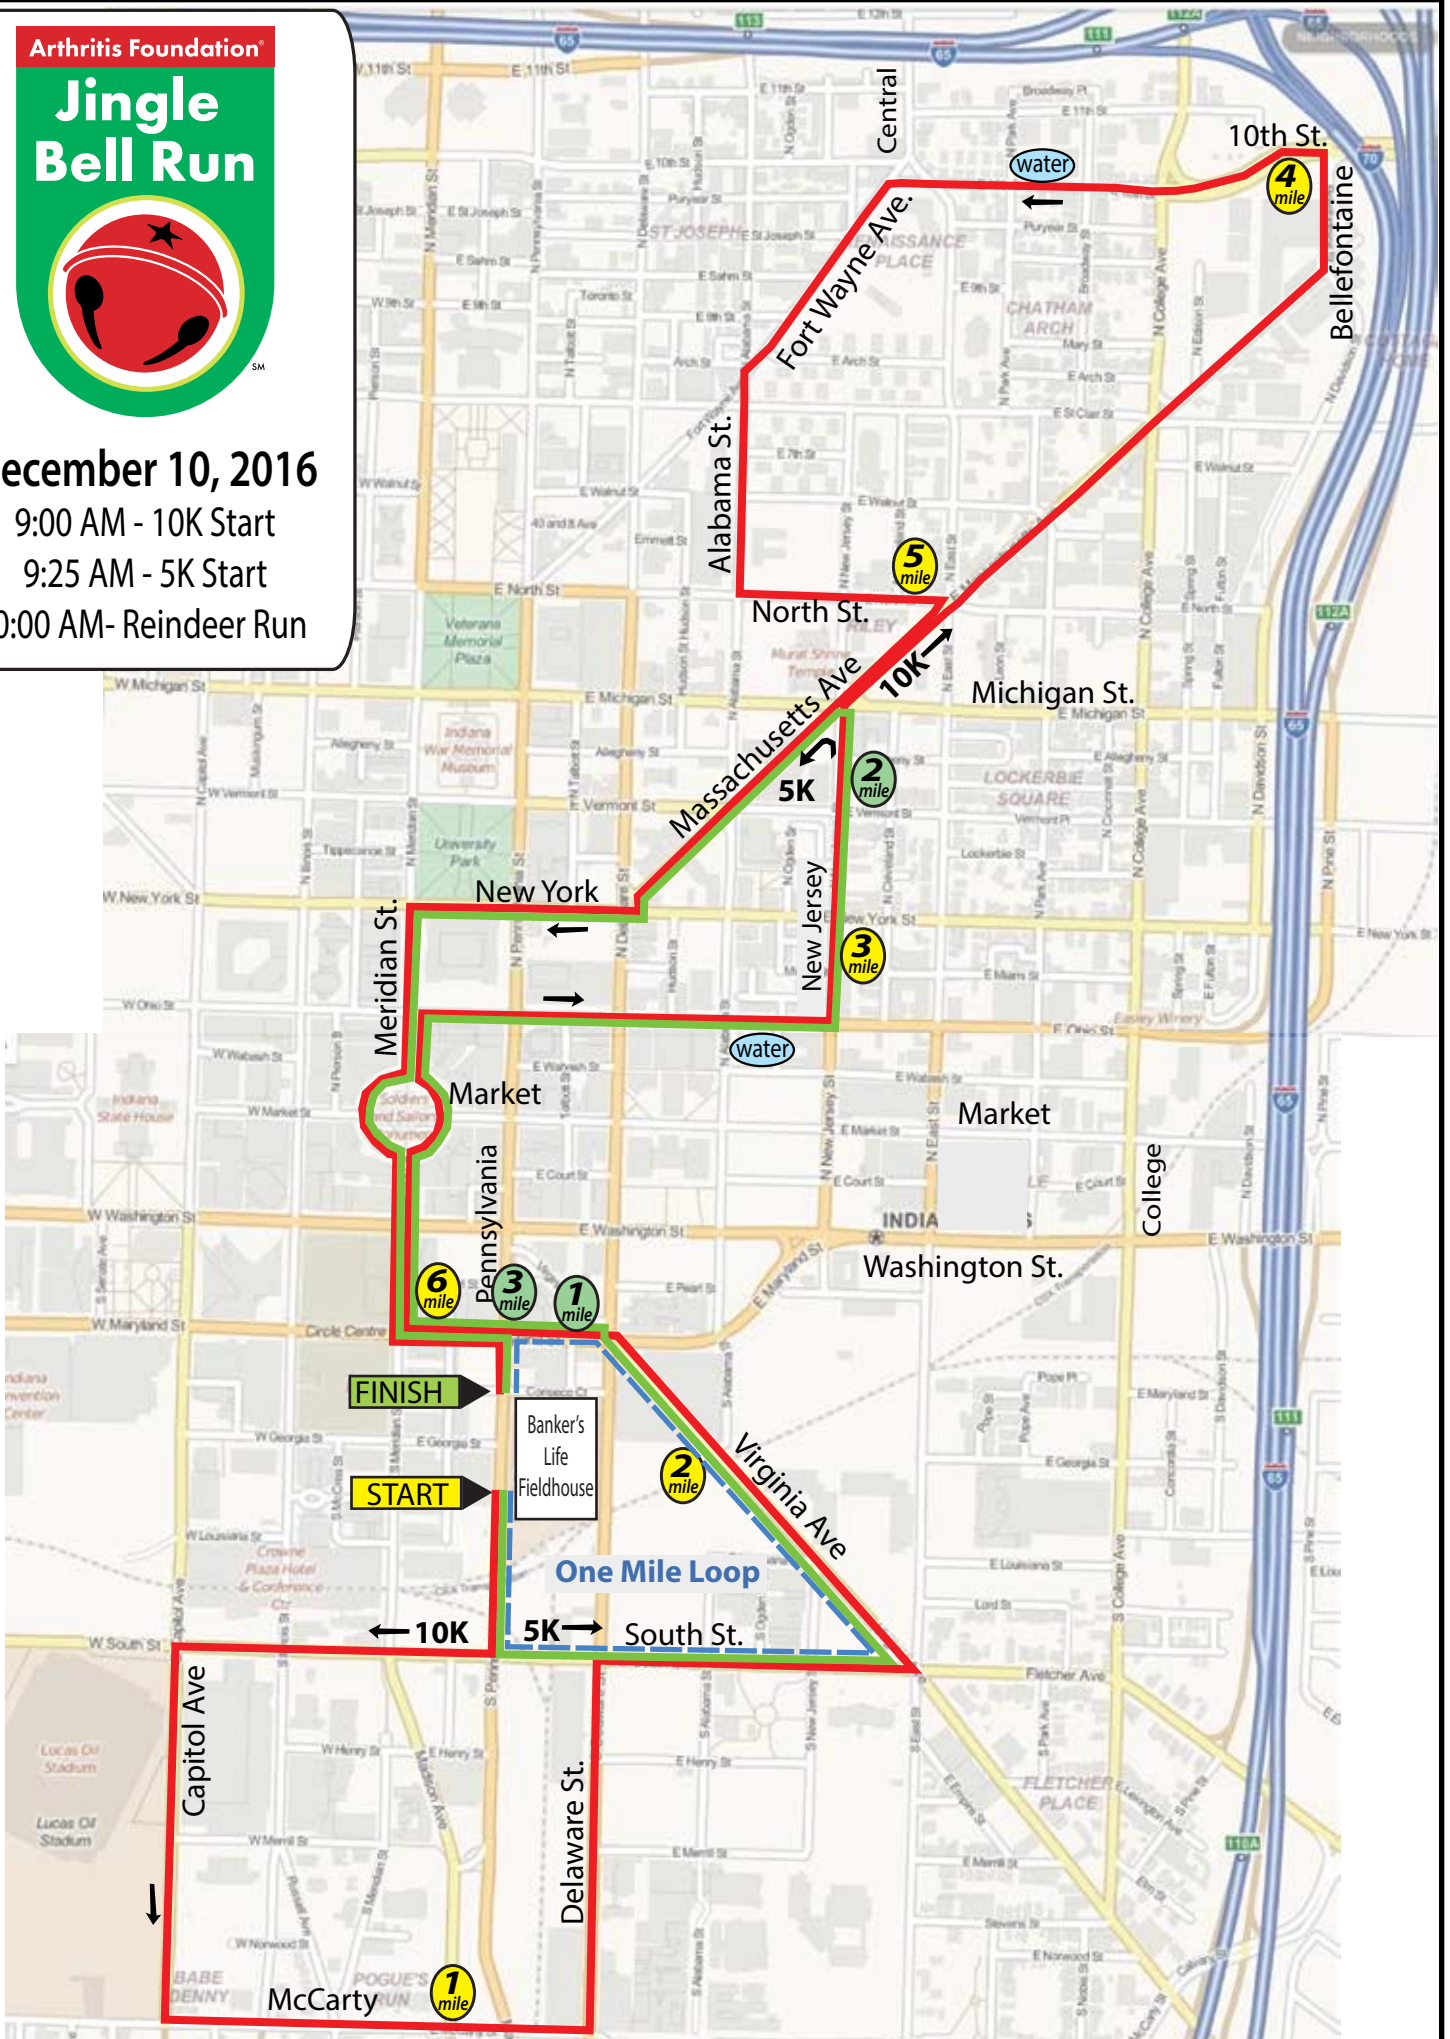

December 10, 2016

9:00 AM - 10K Start

9:25 AM - 5K Start

10:00 AM - Reindeer Run