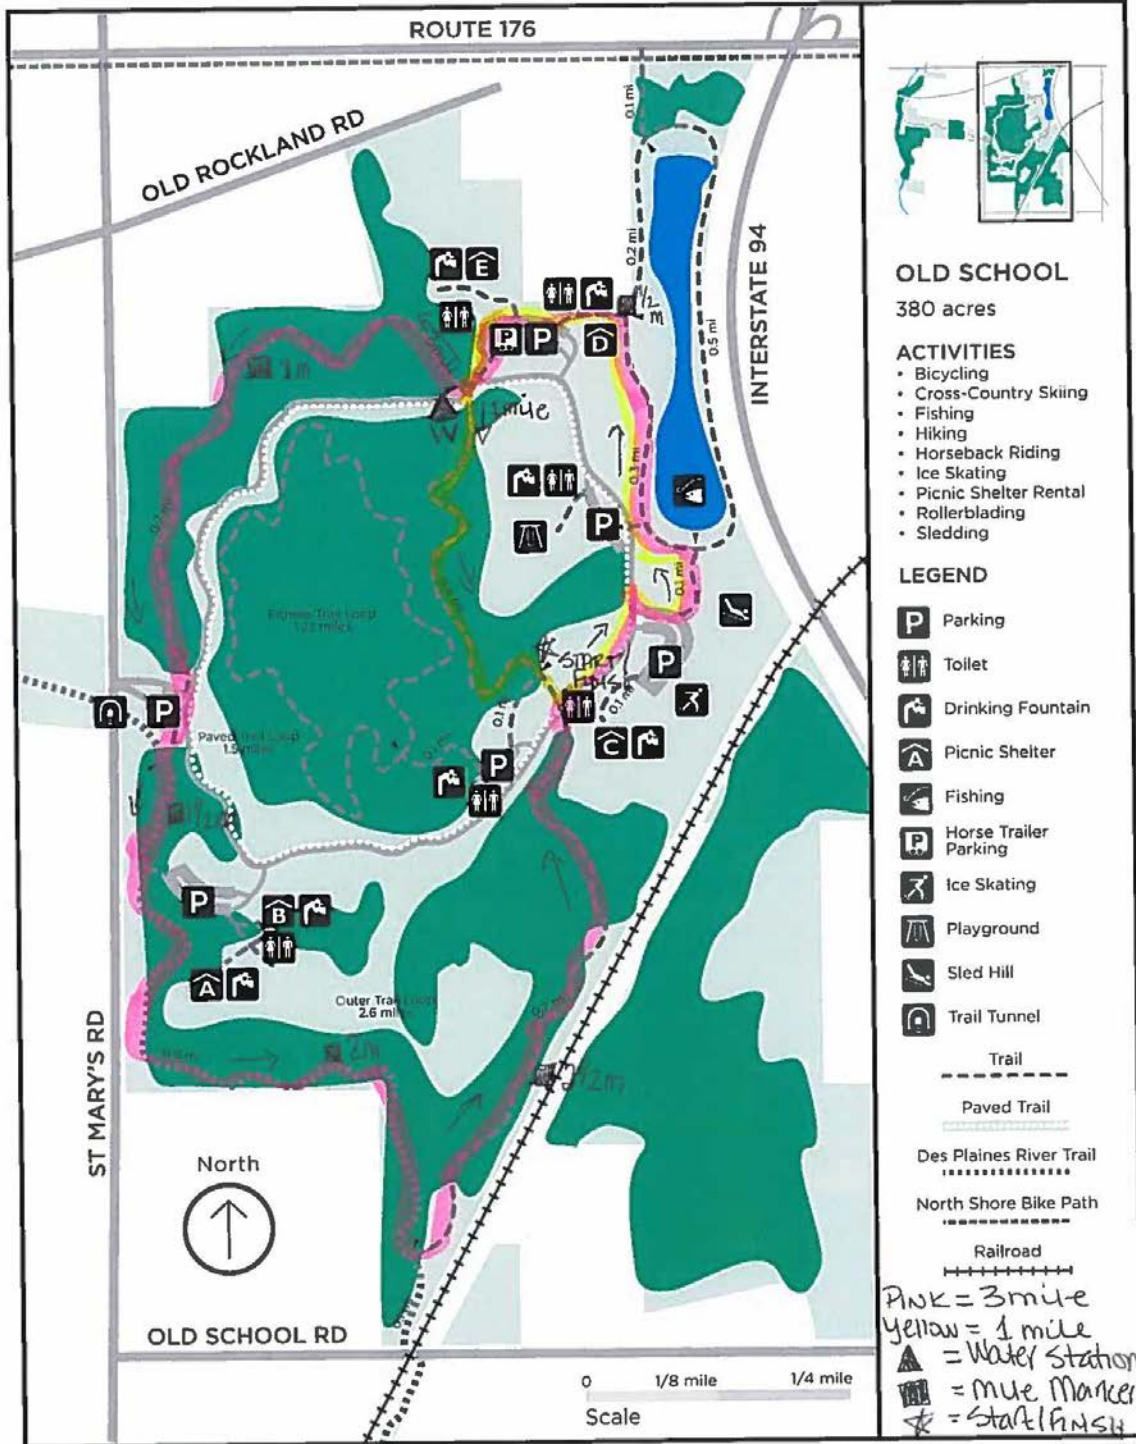

Old School

Lake County Forest Preserves
847-367-6640 www.LCFPD.org

Walk to Cure Arthritis® National Sponsor

Nationally Presented by