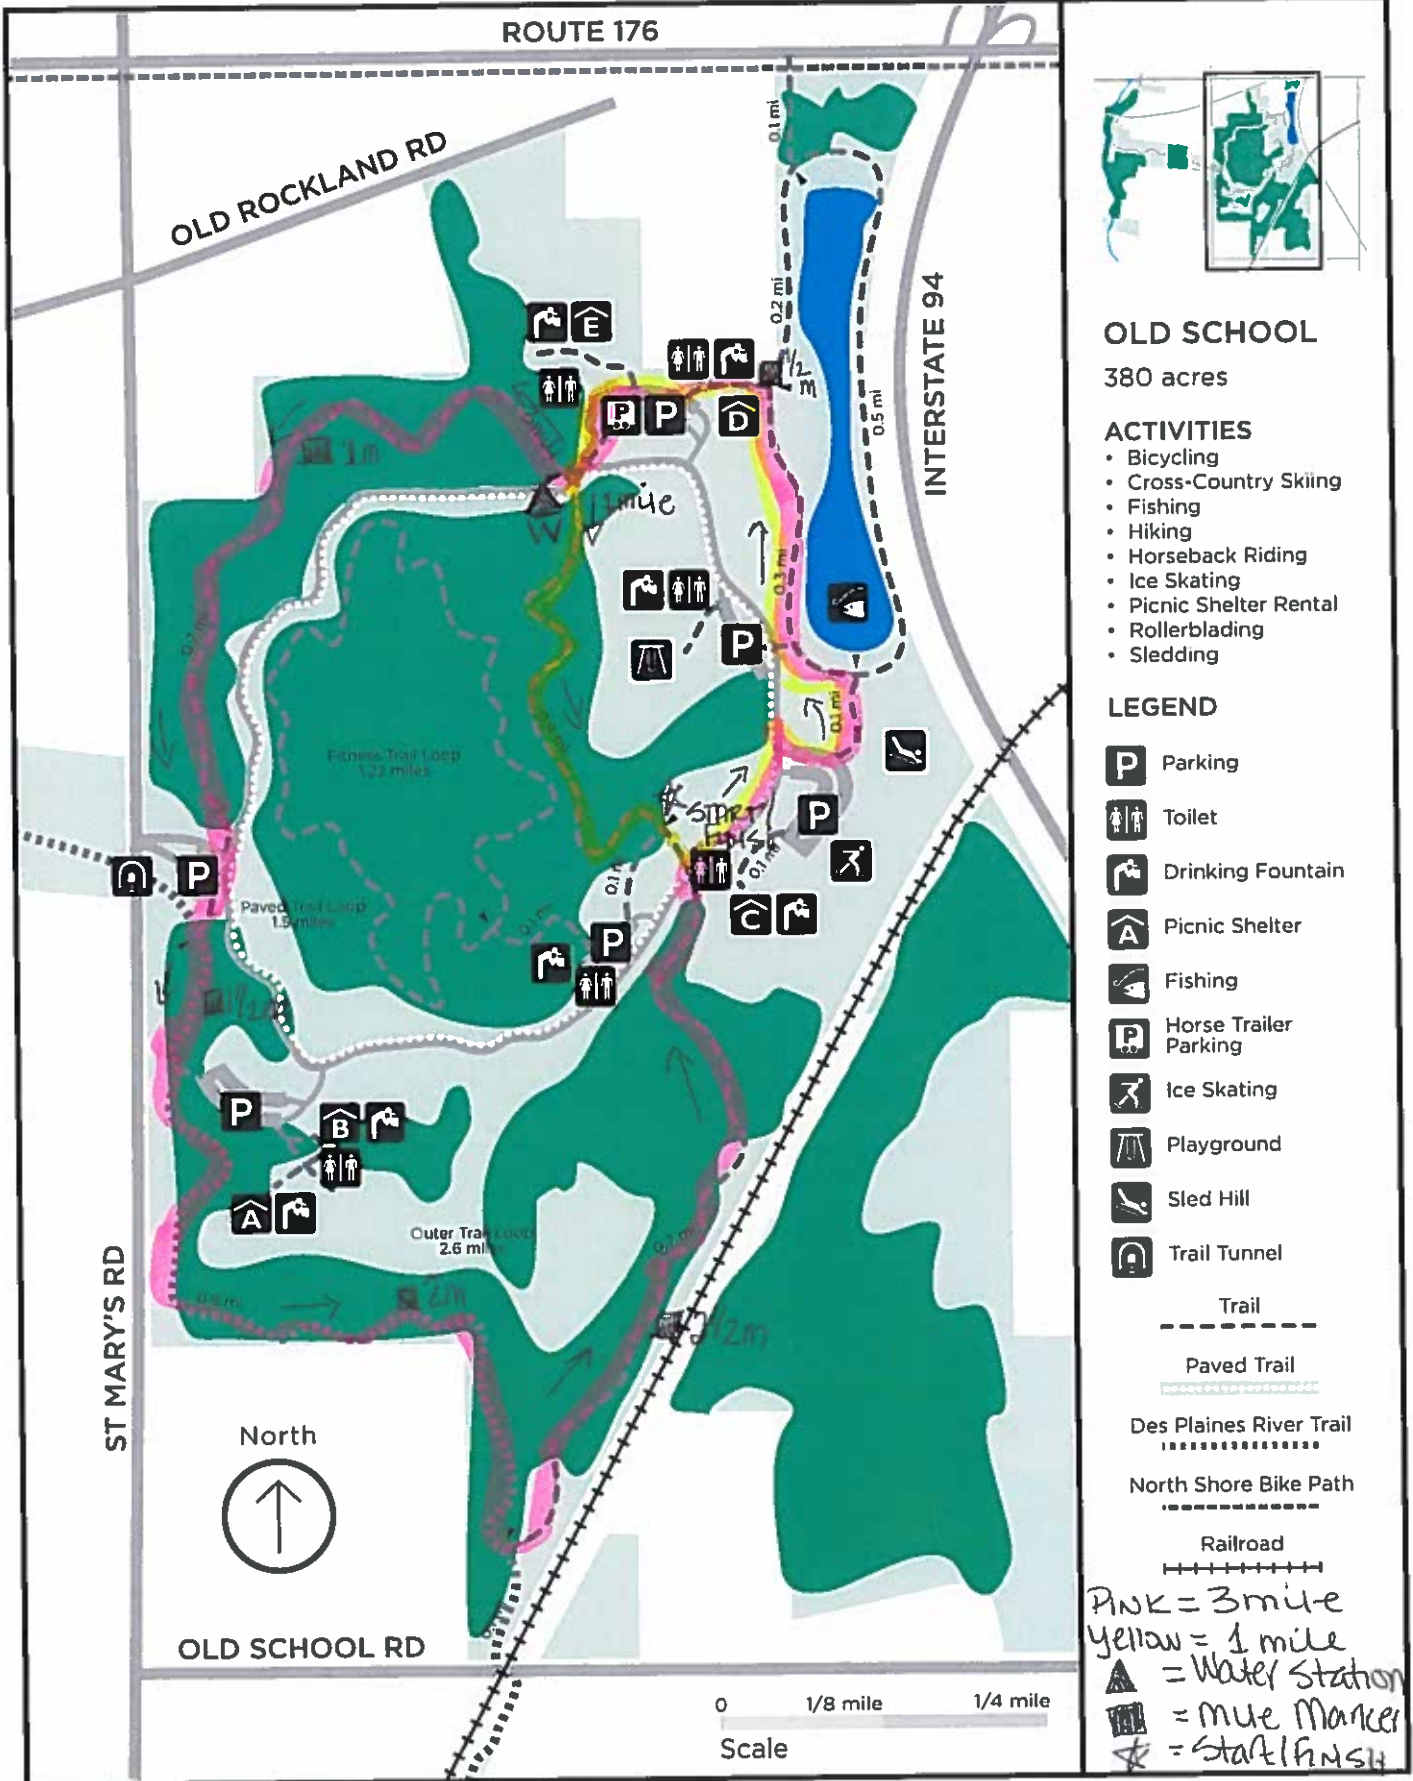

Old School

OLD SCHOOL
380 acres

- ACTIVITIES**
- Bicycling
 - Cross-Country Skiing
 - Fishing
 - Hiking
 - Horseback Riding
 - Ice Skating
 - Picnic Shelter Rental
 - Rollerblading
 - Sledding

- LEGEND**
- P** Parking
 - Toilet
 - Drinking Fountain
 - Picnic Shelter
 - Fishing
 - Horse Trailer Parking
 - Ice Skating
 - Playground
 - Sled Hill
 - Trail Tunnel

- Trail
- Paved Trail
- Des Plaines River Trail
- North Shore Bike Path
- Railroad

Pink = 3 mile
Yellow = 1 mile
 = Water Station
 = Mile Marker
 = Start/Finish