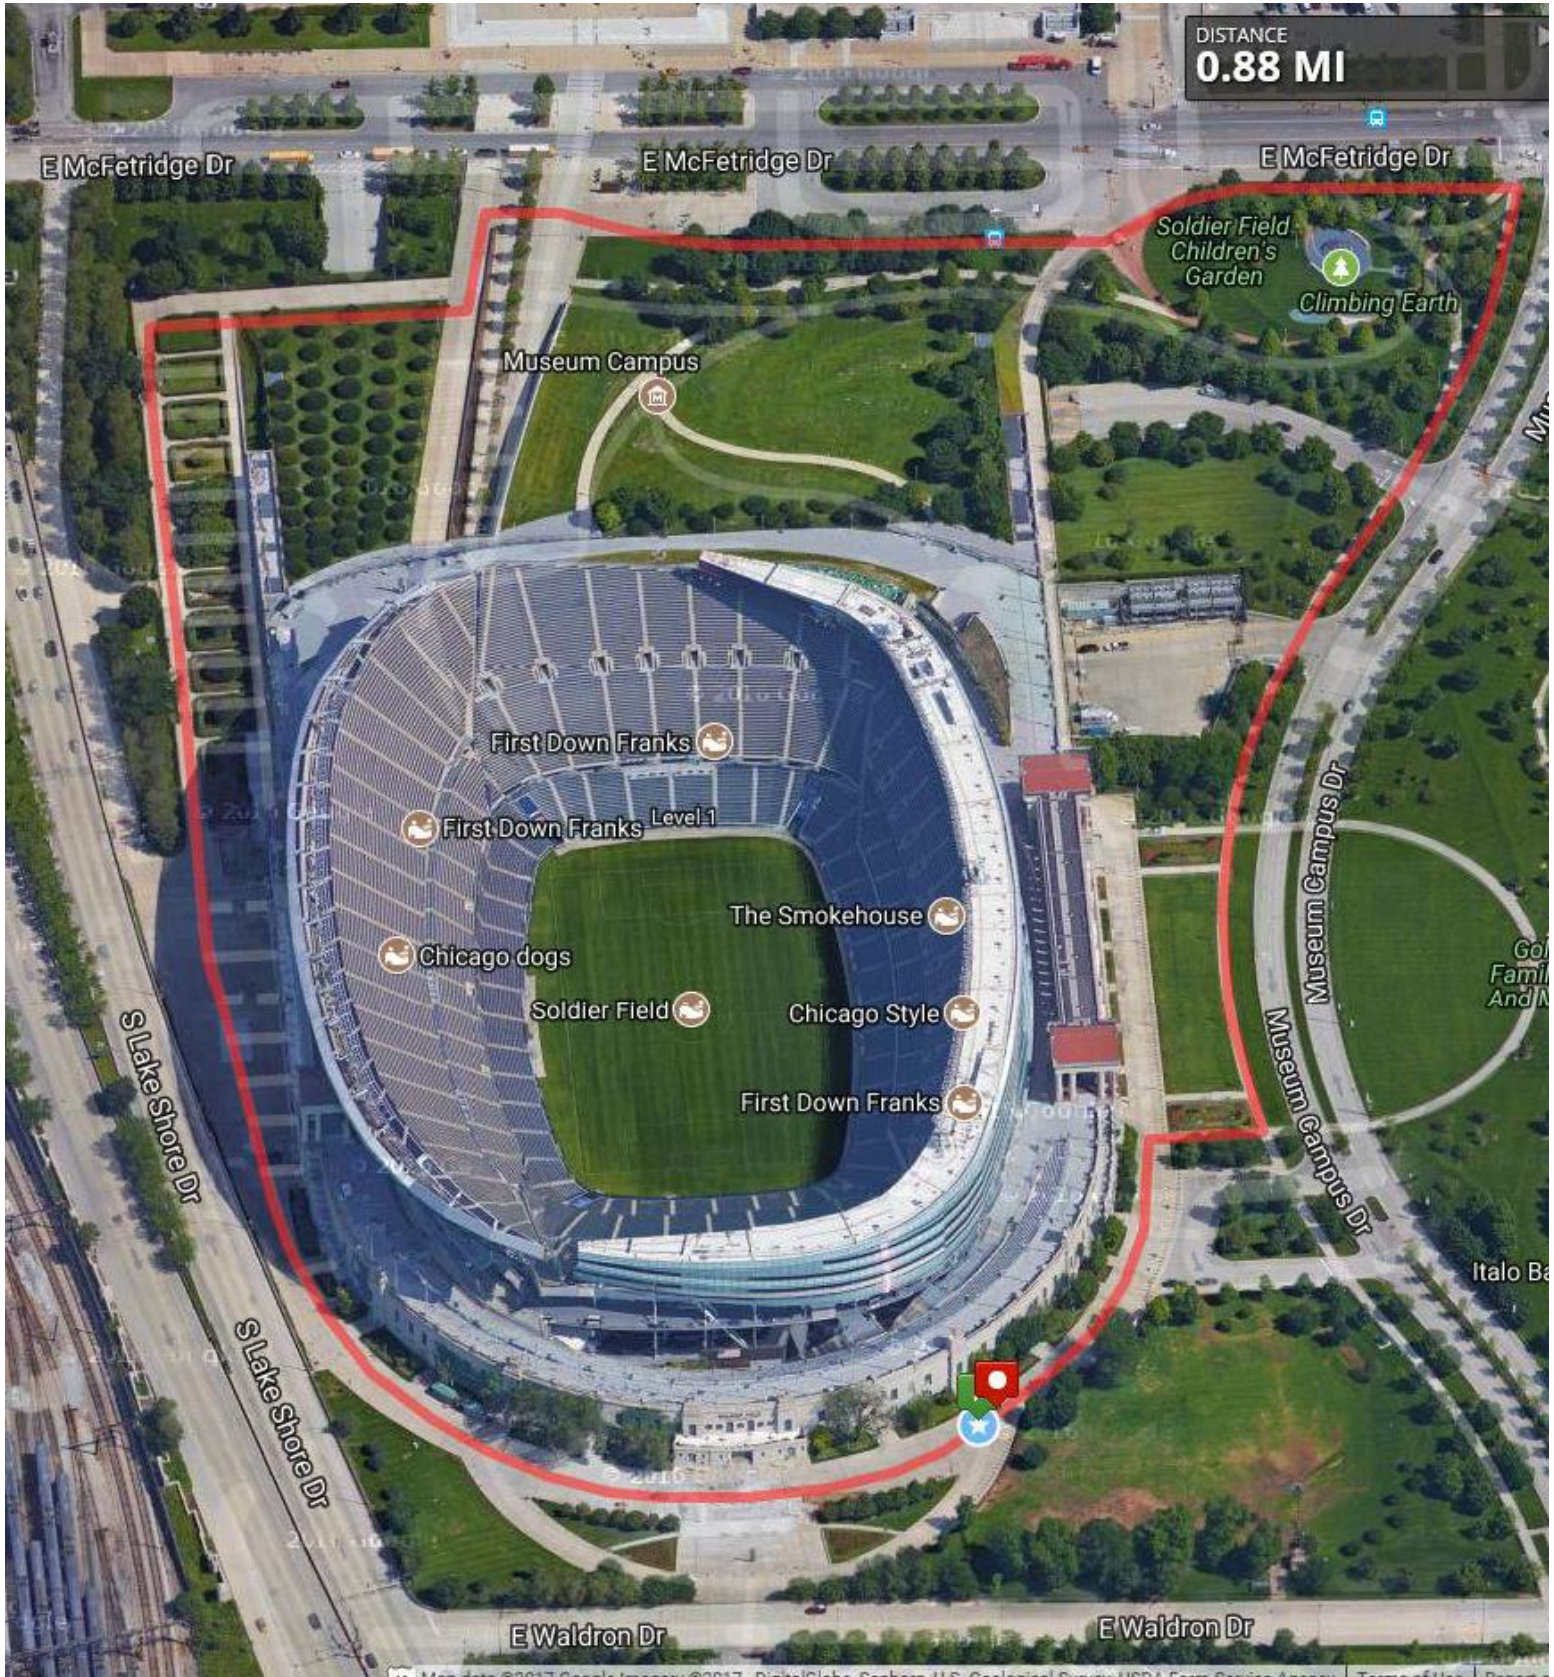

JINGLE BELL RUN 1-MILE RACE
(measures to 0.88 mile)

Link: <http://www.mapmyrun.com/routes/fullscreen/1861111475/>