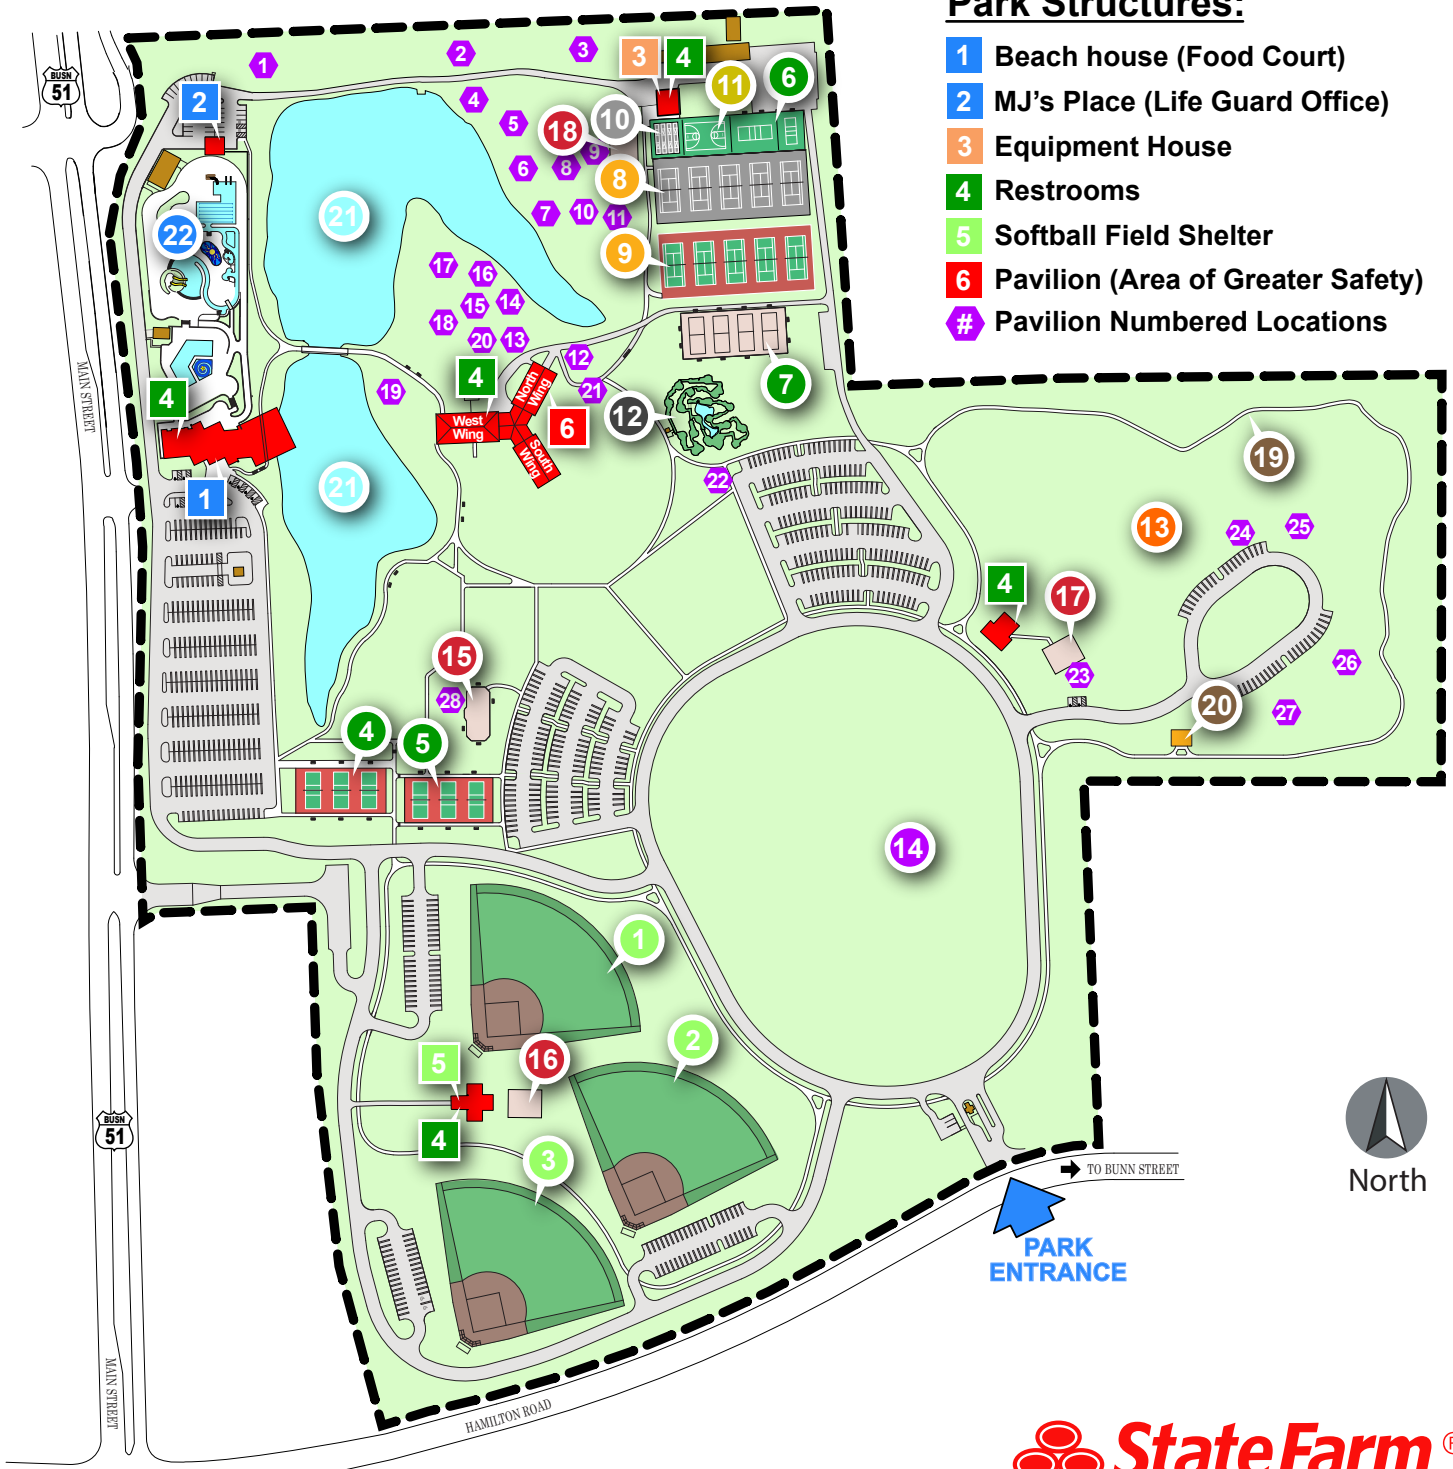

State Farm Park

Park Structures:

- 1** Beach house (Food Court)
- 2** MJ's Place (Life Guard Office)
- 3** Equipment House
- 4** Restrooms
- 5** Softball Field Shelter
- 6** Pavilion (Area of Greater Safety)
- #** Pavilion Numbered Locations

Park Activities:

- | | | |
|---------------------------------|---------------------------------|---------------------------------------|
| 1 Softball #1 (lighted) | 9 Tennis Courts | 17 Play Ground #3 |
| 2 Softball #2 | 10 Shuffle Board Courts | 18 Play Ground #3 |
| 3 Softball #3 (lighted) | 11 Basketball Court | 19 Walking Path/ Fitness Trail |
| 4 Volleyball Courts #1 | 12 Miniature Golf Course | 20 Exercise Equipment |
| 5 Volleyball Courts #2 | 13 Frisbee Golf | 21 Fishing |
| 6 Volleyball Courts #3 | 14 Sport Fields | 22 Pool Activities |
| 7 Sand Volleyball Courts | 15 Play Ground #1 | |
| 8 Clay Tennis Courts | 16 Play Ground #2 | |