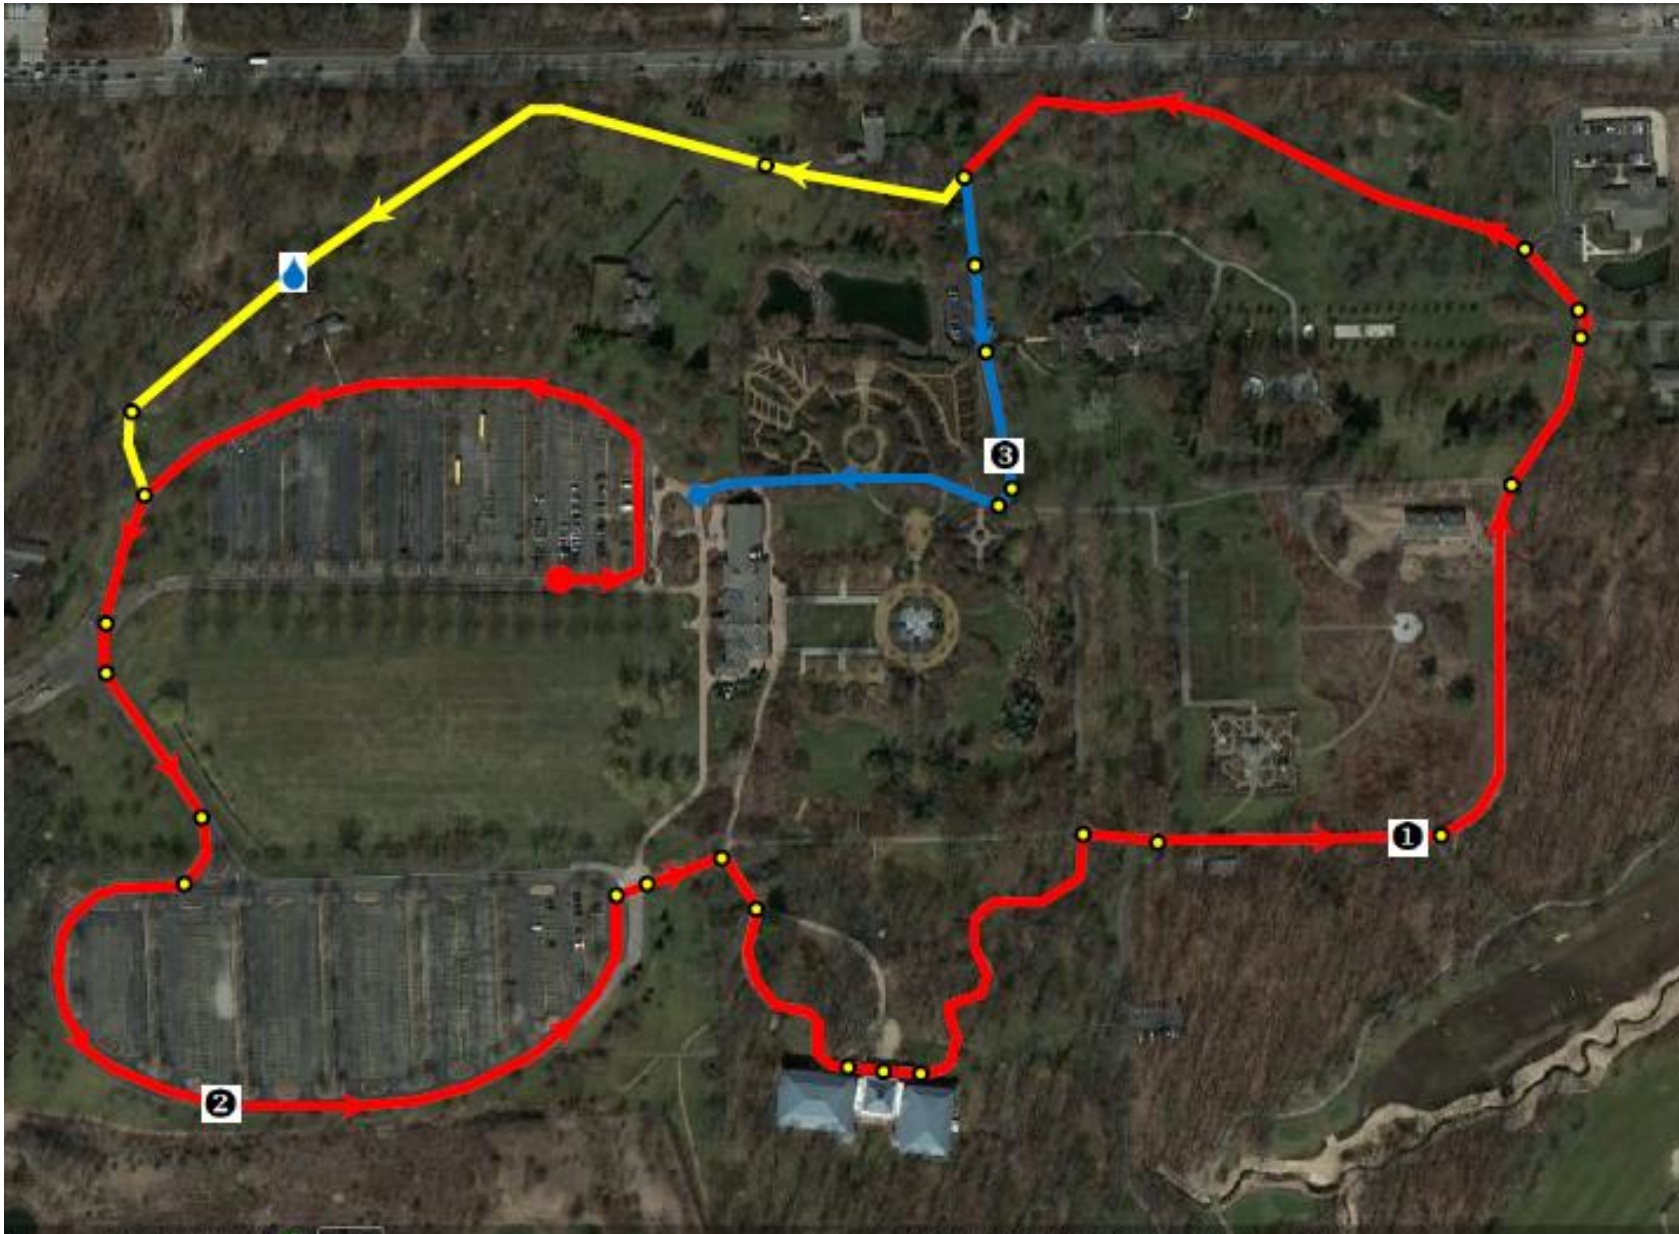

ARTHRITIS FOUNDATION JINGLE BELL RUN 5K CANTIGNY PARK

-  Path of Runners
-  First Lap
-  Second Lap & Approach to Finish
-  Course Marshals
-  Mile Marks
-  Aid Station