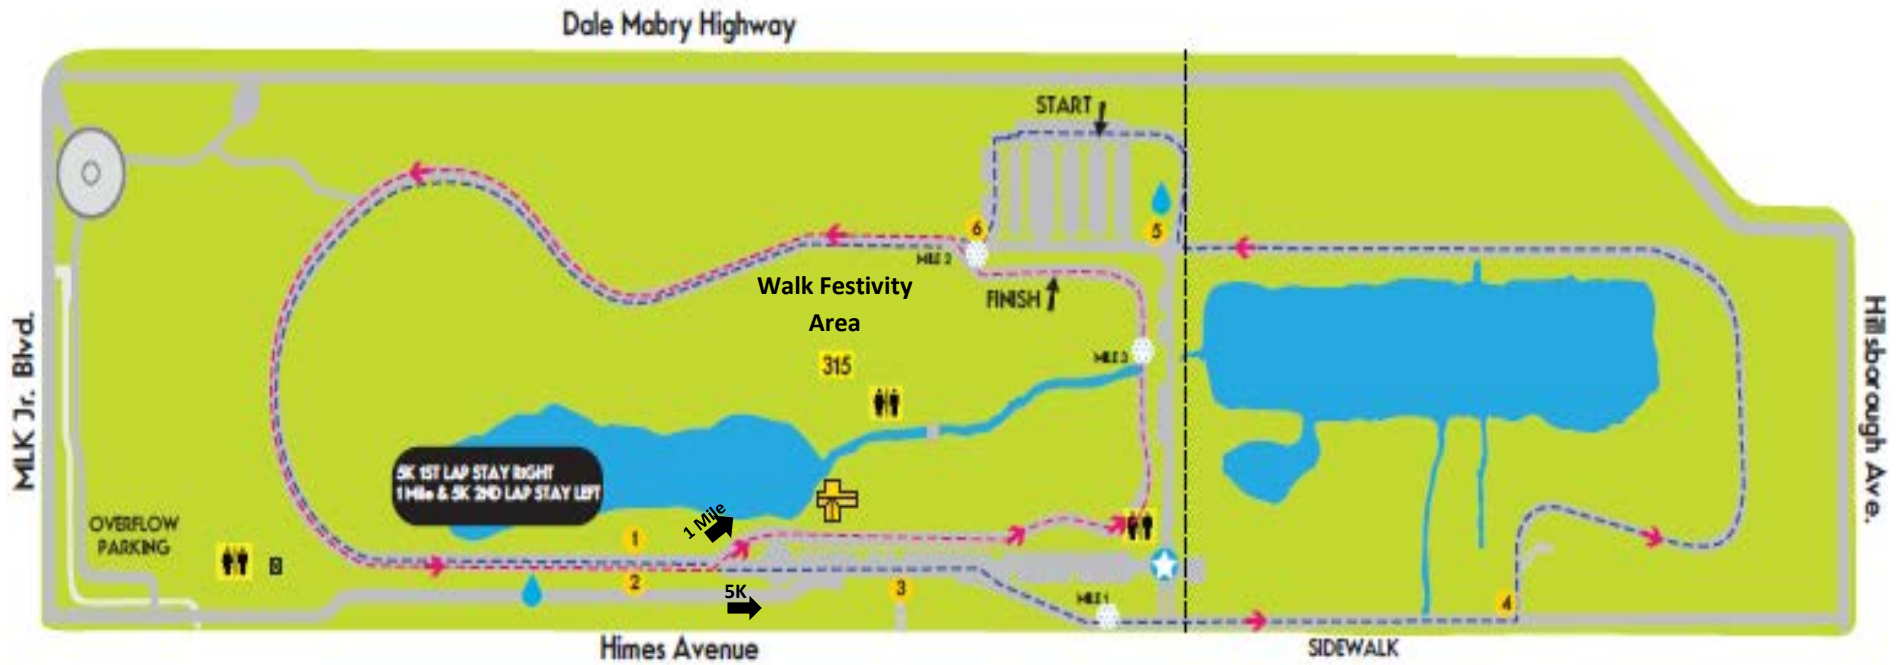

## Al Lopez Course Map

**Event Schedule:**

- 8:00- Registration/ Check-In Begins
- 8:00-9:00 Dog costume contest
- 8:35-Warm Up
- 8:45- Opening Ceremonies
- 9:00- Walk Start
- 10:20-50/50 Prize Drawing Closes
- 10:30- Silent Auction Closes