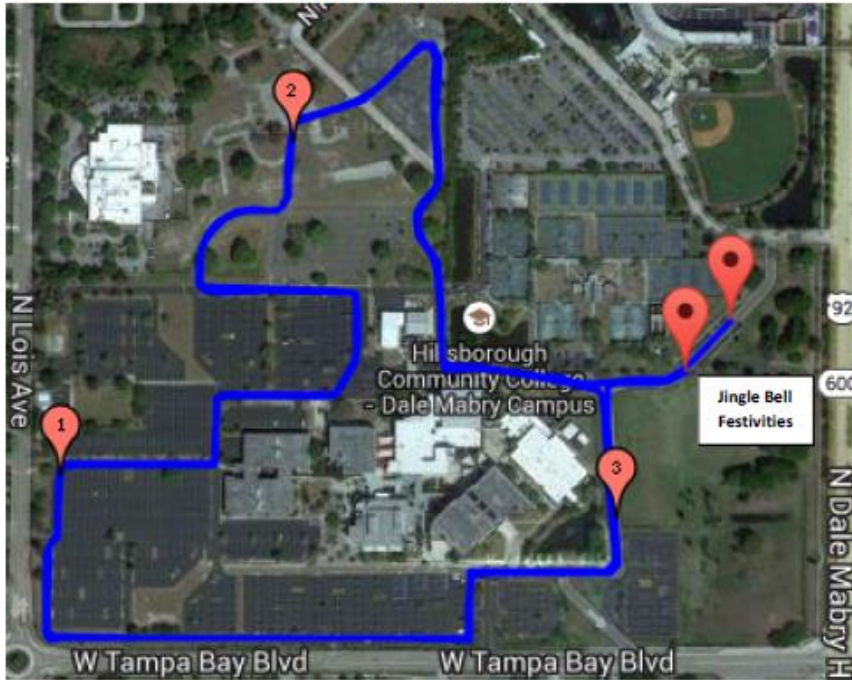

# 2015 Tampa Jingle Bell Run/Walk Route Maps

**5k Route (2 Loops)**  
Starts at 9:00am

**1 mile route**  
Starts at 9:00 am