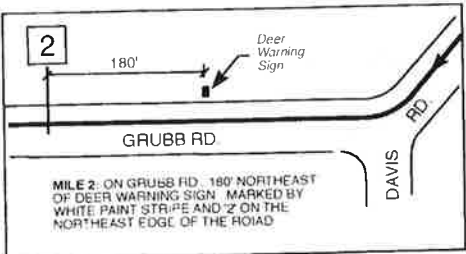

# JINGLE BELL RUN 5K

General Wayne Elementary School  
MALVERN, PA

USATF/RRTC  
Certification Code:  
**PA10045WB**  
Effective: 11/10/2010 to 12/31/2020

ELEVATIONS:  
START: 453 FT.  
FINISH: 453 FT.  
HIGHEST: 460 FT.  
LOWEST: 380 FT.