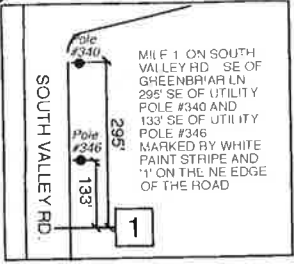

# JINGLE BELL RUN 5K

General Wayne Elementary School  
MALVERN, PA

USATF/RRTC  
Certification Code:  
**PA10045WB**  
Effective: 11/10/2010 to 12/31/2020

ELEVATIONS:  
START: 453 FT.  
FINISH: 453 FT.  
HIGHEST: 460 FT.  
LOWEST: 380 FT.