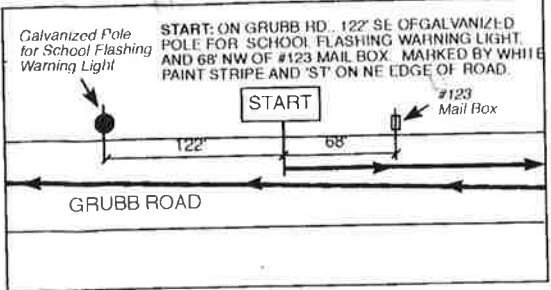

# JINGLE BELL RUN 5K

General Wayne Elementary School  
MALVERN, PA

USATF/RRTC  
Certification Code:  
**PA10045WB**  
Effective: 11/10/2010 to 12/31/2020

ELEVATIONS:  
START: 453 FT.  
FINISH: 453 FT.  
HIGHEST: 460 FT.  
LOWEST: 380 FT.