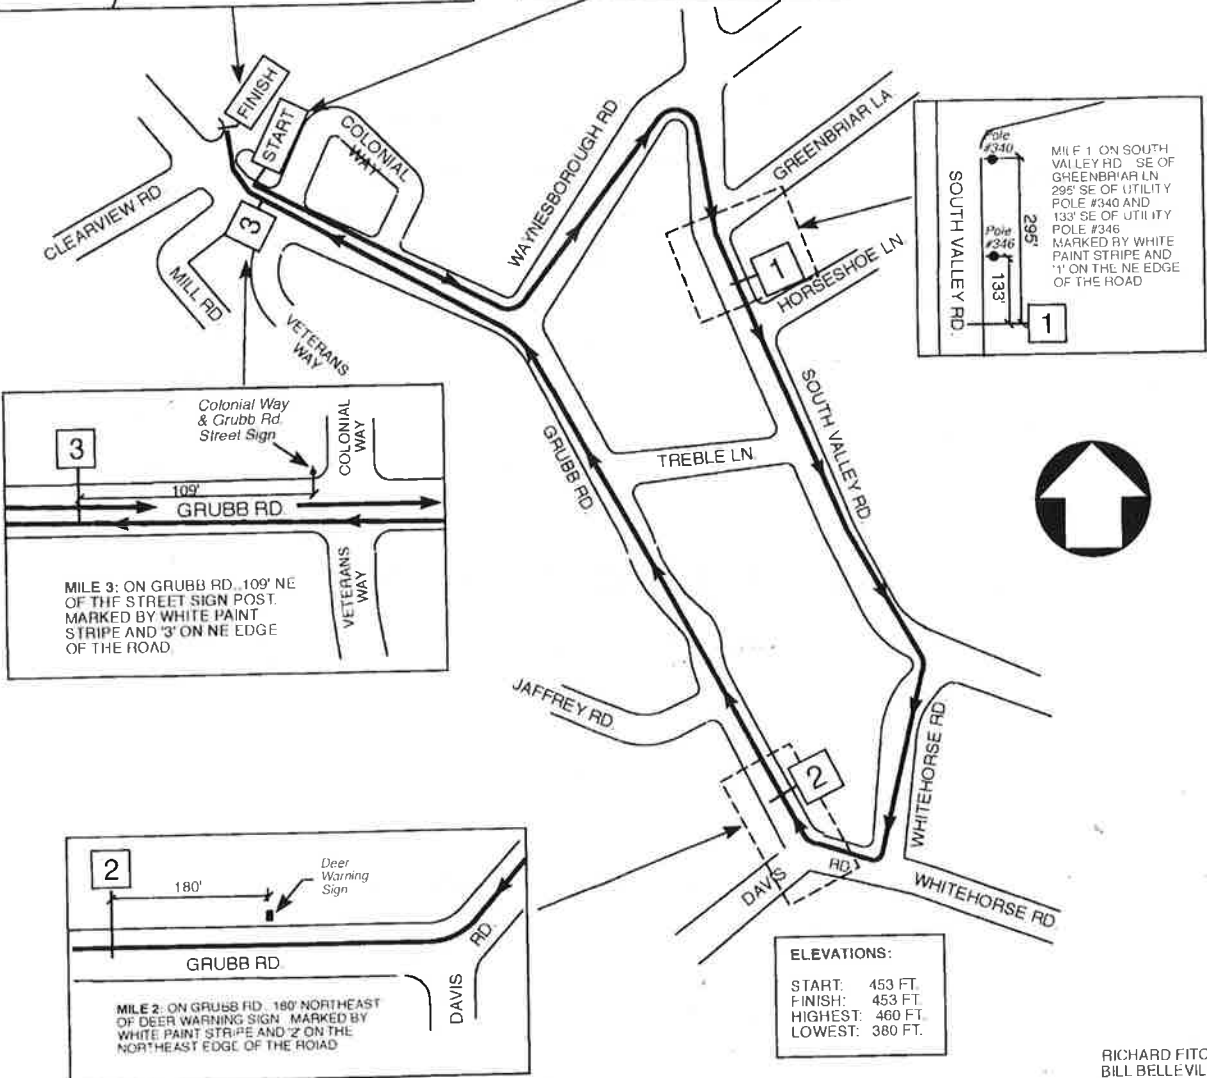

# JINGLE BELL RUN 5K

General Wayne Elementary School  
MALVERN, PA

USATF/RRTC  
Certification Code:  
**PA10045WB**  
Effective: 11/10/2010 to 12/31/2020

ELEVATIONS:  
START: 453 FT.  
FINISH: 453 FT.  
HIGHEST: 460 FT.  
LOWEST: 380 FT.