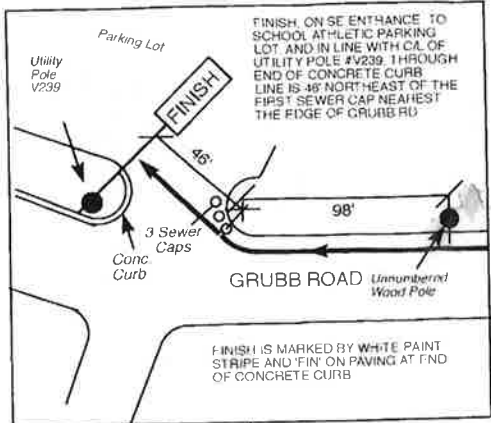

# JINGLE BELL RUN 5K

General Wayne Elementary School  
MALVERN, PA

USATF/RRTC  
Certification Code:  
**PA10045WB**  
Effective: 11/10/2010 to 12/31/2020

ELEVATIONS:  
START: 453 FT.  
FINISH: 453 FT.  
HIGHEST: 460 FT.  
LOWEST: 380 FT.