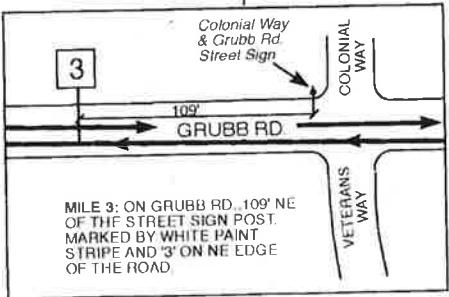

# JINGLE BELL RUN 5K

General Wayne Elementary School  
MALVERN, PA

USATF/RRTC  
Certification Code:  
**PA10045WB**  
Effective: 11/10/2010 to 12/31/2020

ELEVATIONS:  
START: 453 FT.  
FINISH: 453 FT.  
HIGHEST: 460 FT.  
LOWEST: 380 FT.