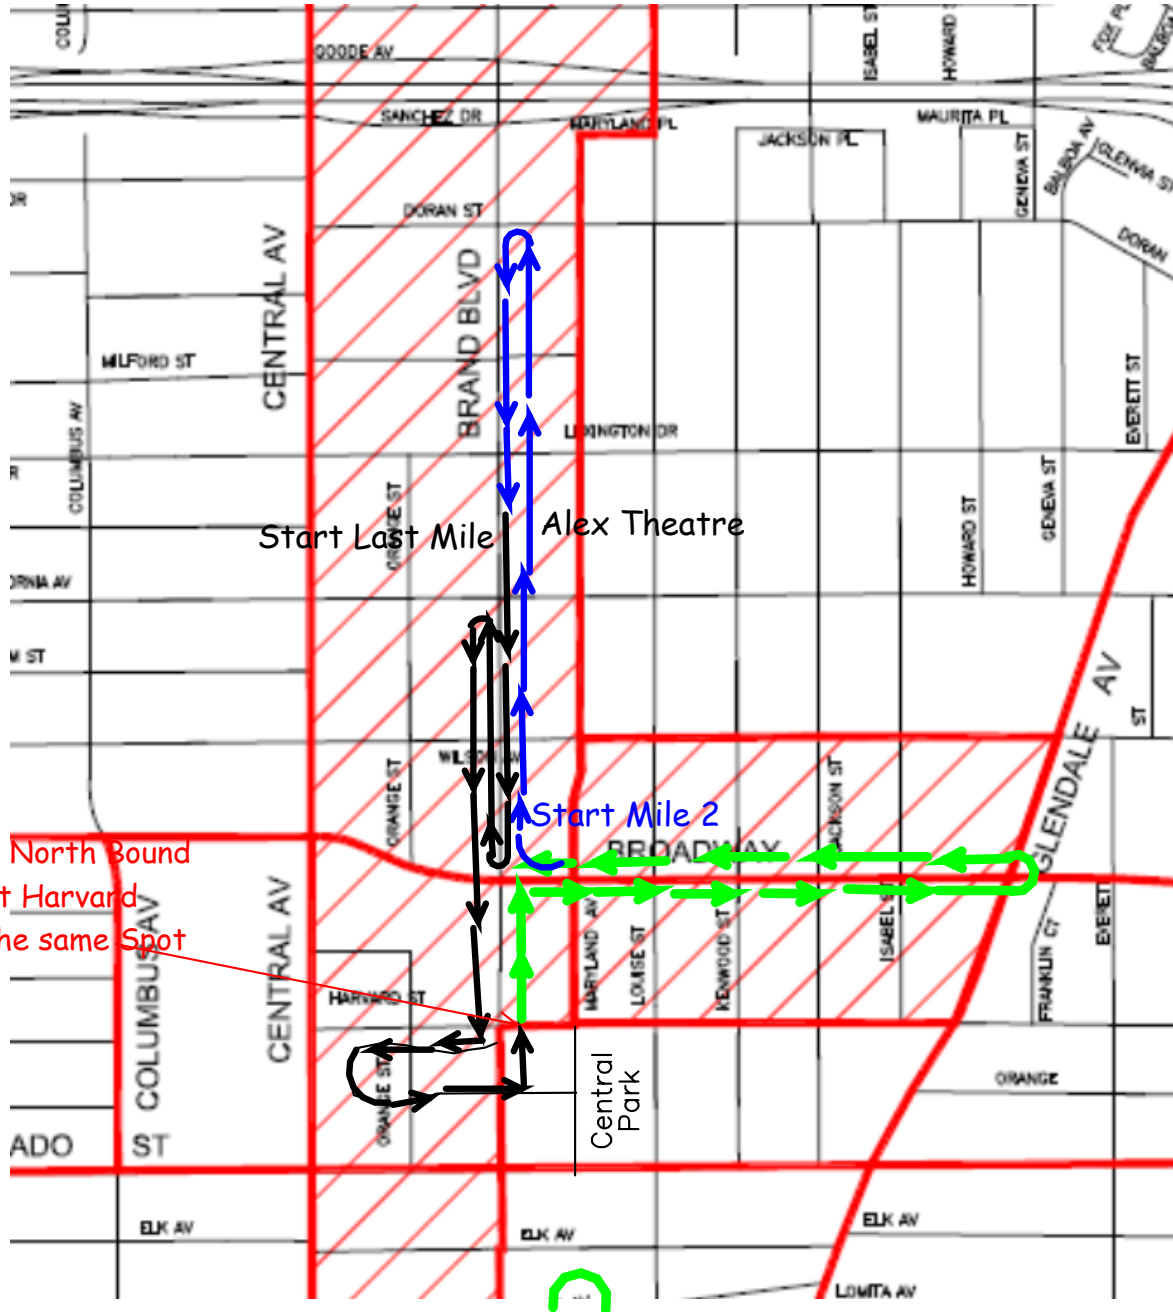

Revised: 11/28/17

Mile 1
 Starts at Brand Blvd.
 NB at Harvard to Broadway
 EB at Brand Blvd

Mile 2
 Mile 2 - Starts at Brand Blvd. NB
 at Broadway and ends at
 Brand Blvd SB at Alex Theatre

Last 1.1 Mile
 Starts at Brand Blvd.
 SB at Alex Theatre
 Ends at Brand Blvd. NB at Harvard

Race will start North Bound
 on Brand at Harvard
 and Ends at The same Spot