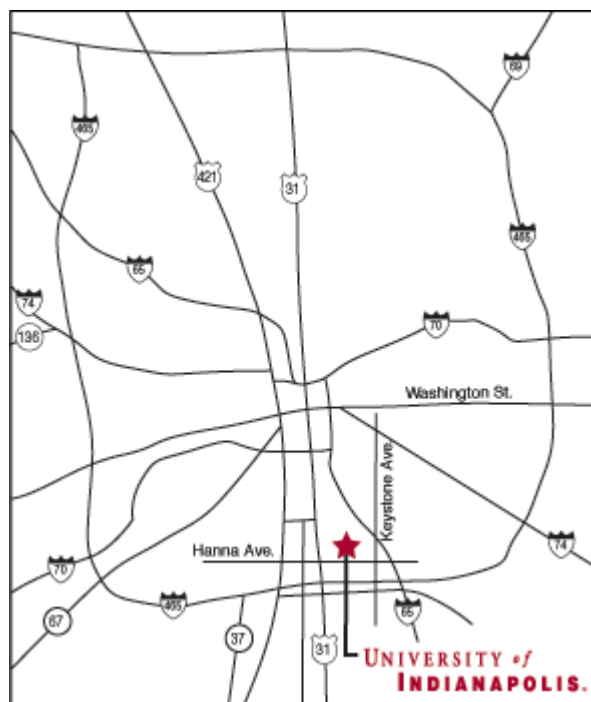

Driving Directions to Campus

1400 East Hanna Avenue
Indianapolis, Indiana 46227

From the Northwest

Take I-65 south through Indianapolis to Exit 107 (Keystone Avenue). Turn right. Go to the third stoplight (Hanna Avenue); turn right. Once you pass the second stoplight (State Street), you have reached the UIndy campus. See the [campus map](#) for available visitor parking.

From the North

Take U.S. 31 south to I-465. Take I-465 east all the way around Indianapolis to Exit 53A (I-65 North). Now see "[Exit 53A](#)" below.

From the Northeast

Take I-69 south to I-465. Take I-465 south around the city to Exit 53A (I-65 North). Now see "[Exit 53A](#)" below.

From the South

Take I-65 north to Exit 107 (Keystone Avenue); turn left. Go to the third stoplight (Hanna Avenue). Turn right. Once you pass the second stoplight (State Street), you have reached the UIndy campus. See [campus map](#) for available visitor parking.

From the Southwest

Take Ind. 67 or Ind. 37 northeast to I-465. Take I-465 east to Exit 53A (I-65 North). Now refer to “[Exit 53A](#)” below.

From the West

Take I-70 or I-74 east to I-465. Take I-465 south around Indianapolis to Exit 53A (I-65 North). Now refer to “[Exit 53A](#)” below.