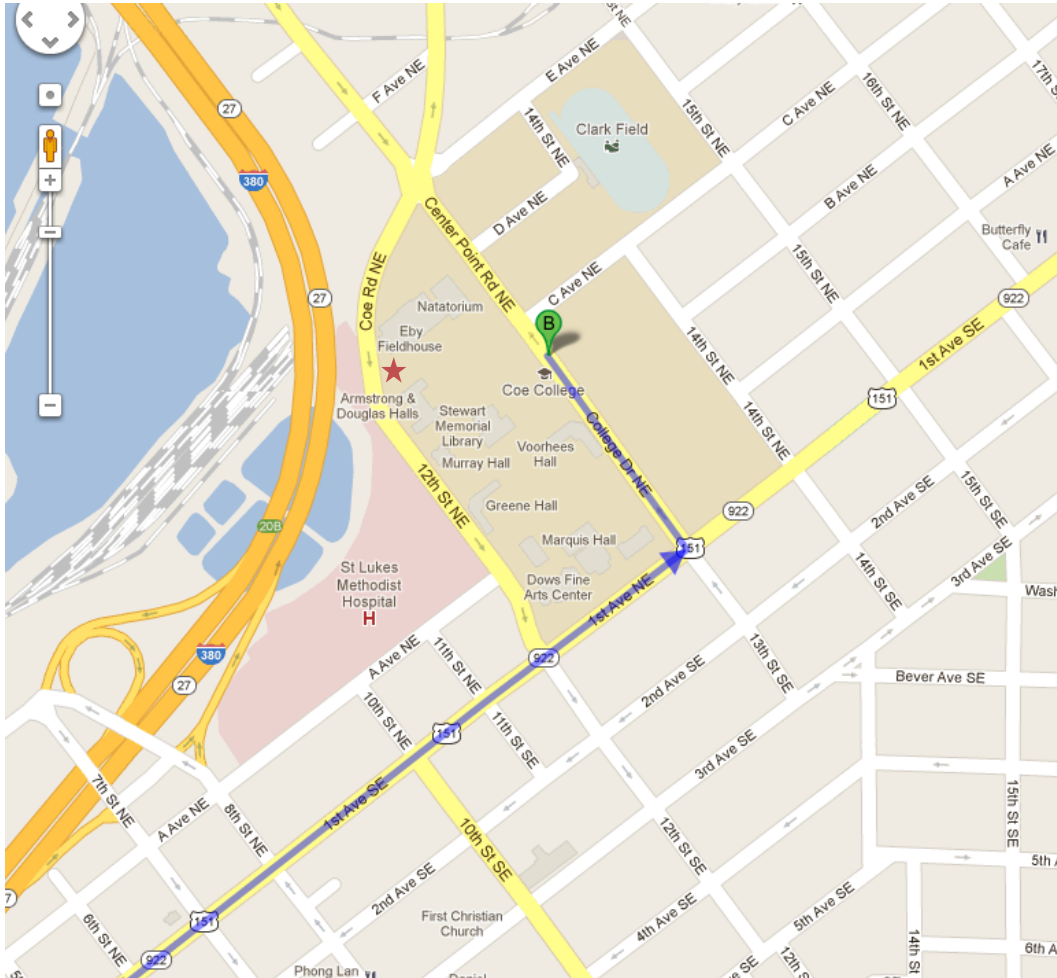

Directions to Eby Fieldhouse Coe College

Directions from 1st AVE NE

Turn left on to College Drive NE

Travel past C Avenue NE

Natatorium/Eby Fieldhouse is next building on left

Enter parking lot and go to the Eby Fieldhouse building

*Follow signs inside to event check-in

Directions from 1st AVE SE

Turn right on to College Drive NE

Travel past C Avenue NE

Natatorium/Eby Fieldhouse is next building on left

Enter parking lot and go to the Eby Fieldhouse building

*Follow signs inside to event check-in