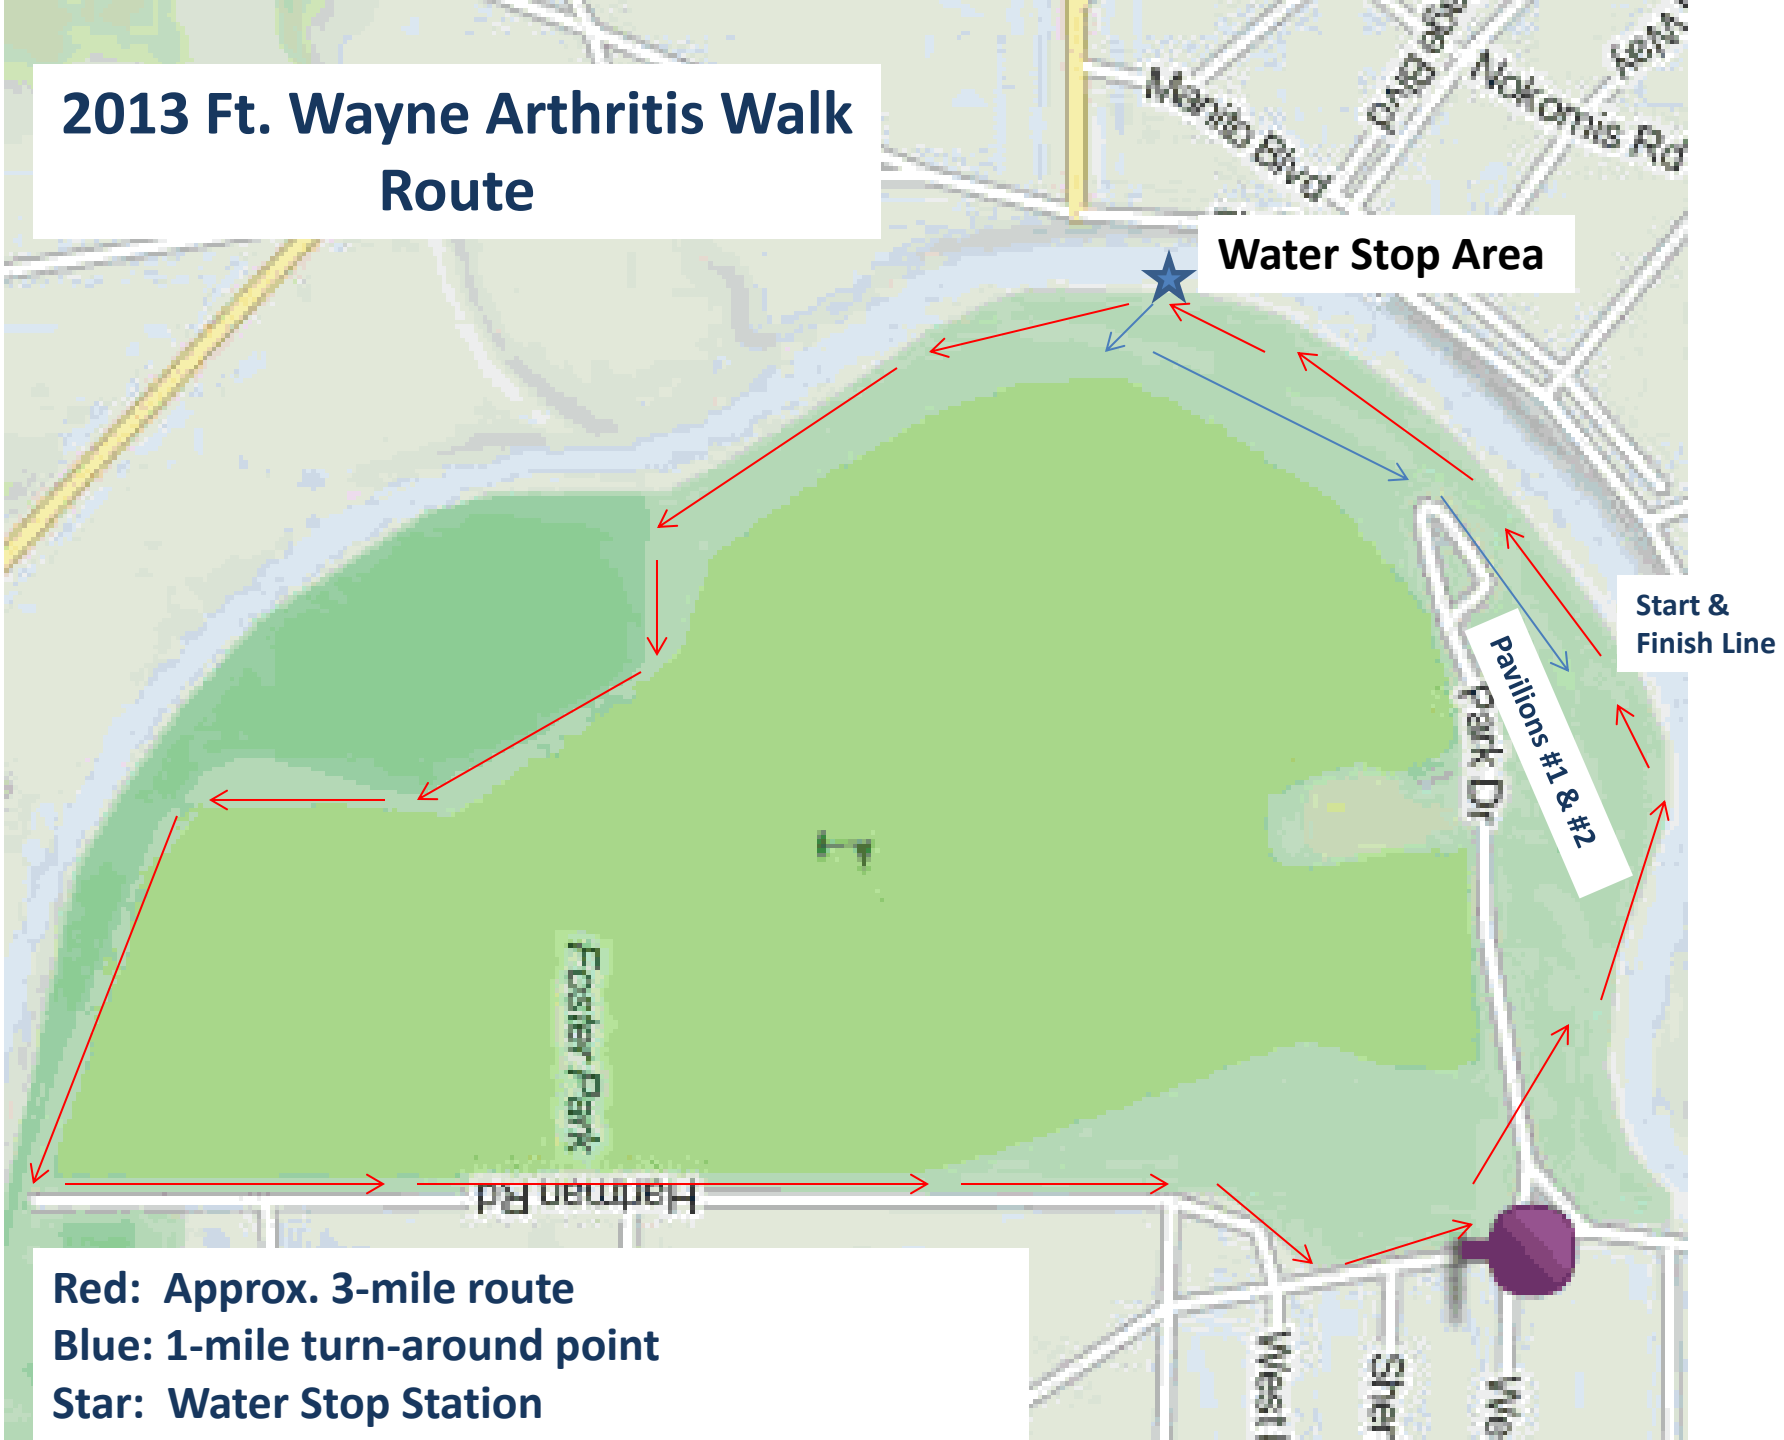

2013 Ft. Wayne Arthritis Walk Route

Water Stop Area

Start & Finish Line

Pavilions #1 & #2

Park Dr

Foster Park

Hartman Rd

West Hill

Sher

West

Red: Approx. 3-mile route
Blue: 1-mile turn-around point
Star: Water Stop Station