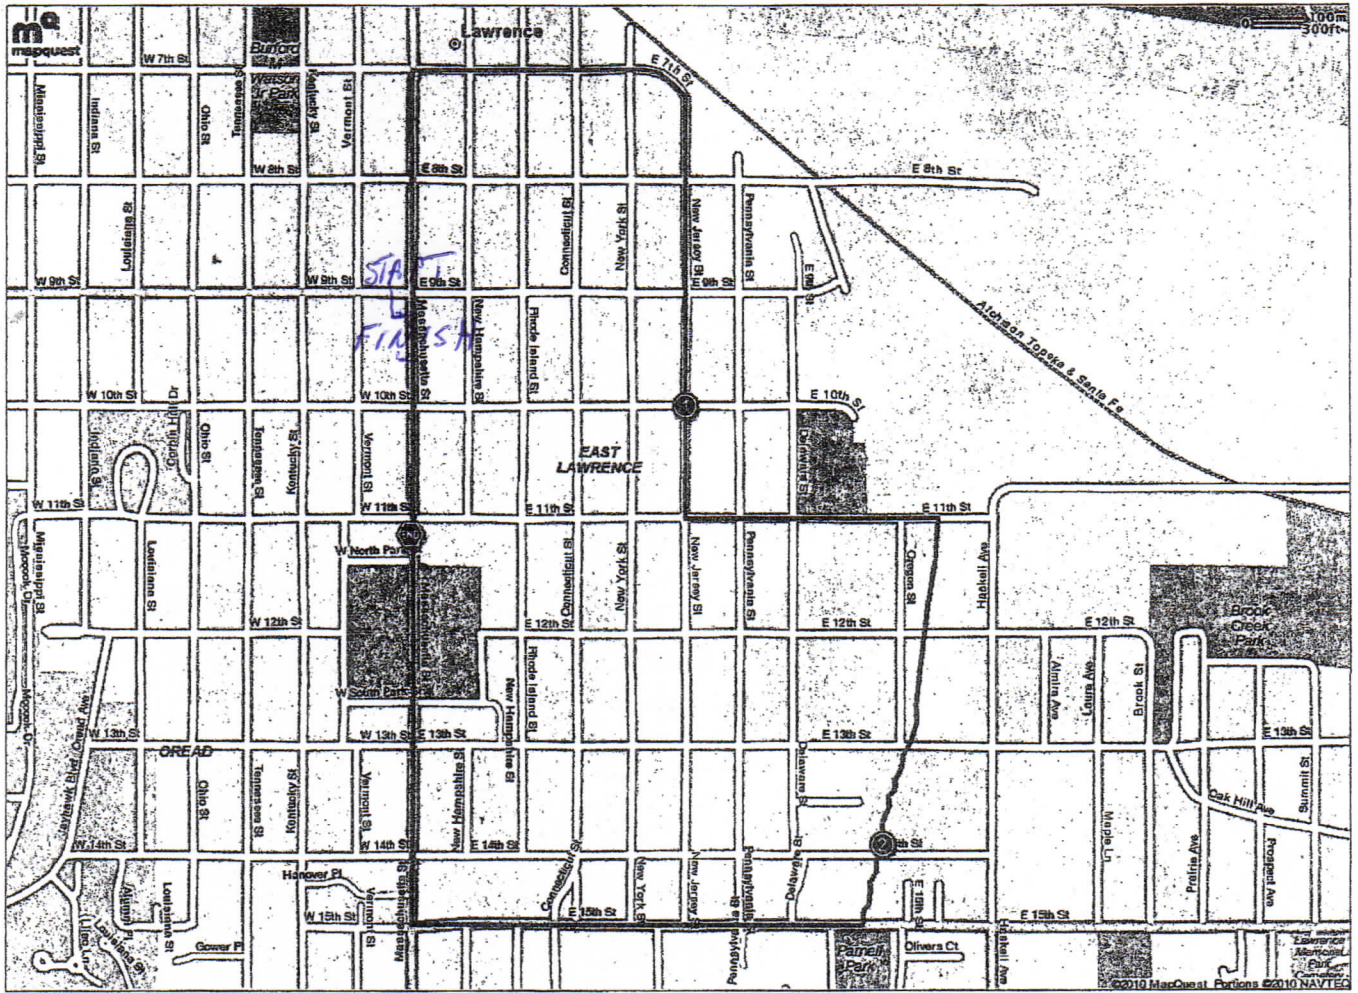

DESCRIPTION:
None Provided

© MapMyFitness, LLC, All Rights Reserved, 2005-2008 | View more maps online at:
 Find this route online at <http://www.mapmyrun.com/run/usa/kans/lawrence/24612965437616007>
 Distance values on this map may differ slightly from values reported on the route engine.

*Start & finish at
 9th & Mass*